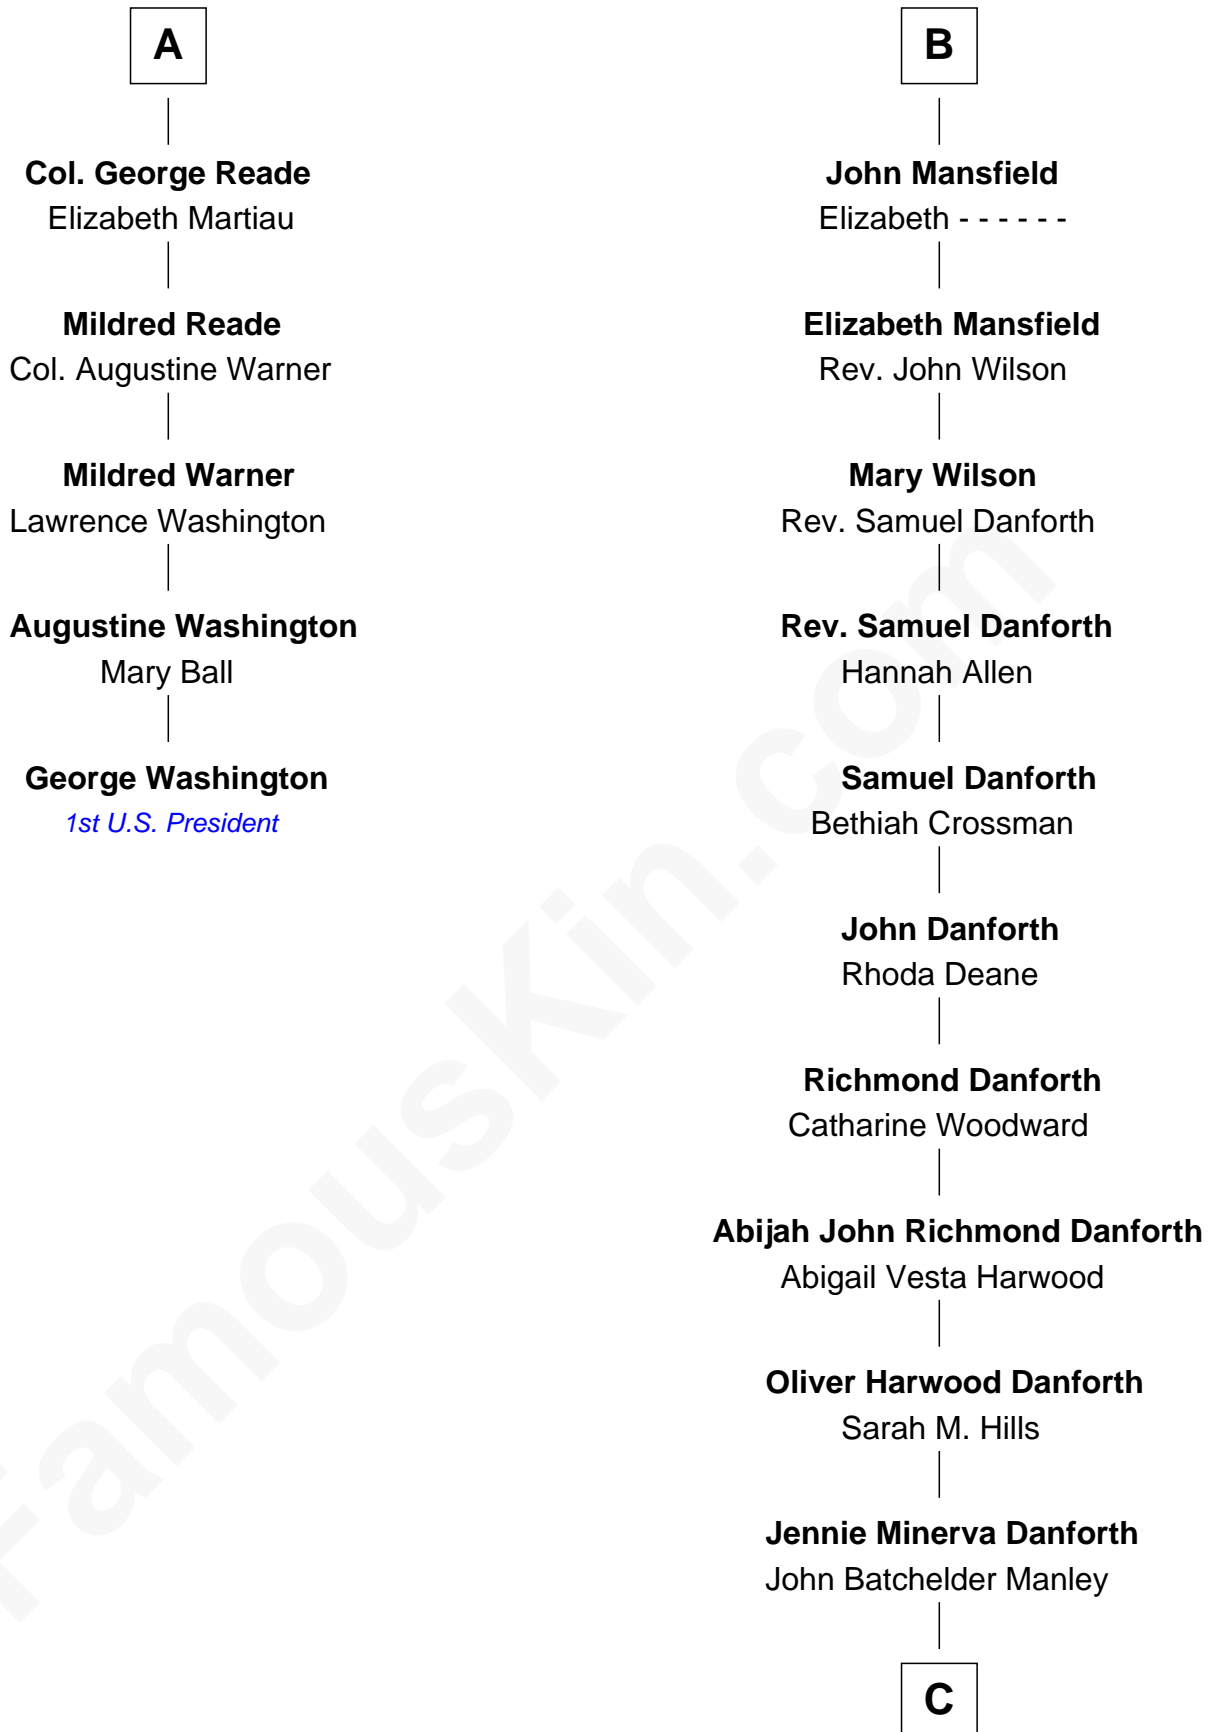

FamousKin.com
Relationship Chart of
George Washington
1st U.S. President

11th cousin 8 times removed of
Zach Snyder
Filmmaker

C

Helen Danforth Manley

Dr. Edgar Earl Reeves

Marsha Manley Reeves

Charles Edward Snyder