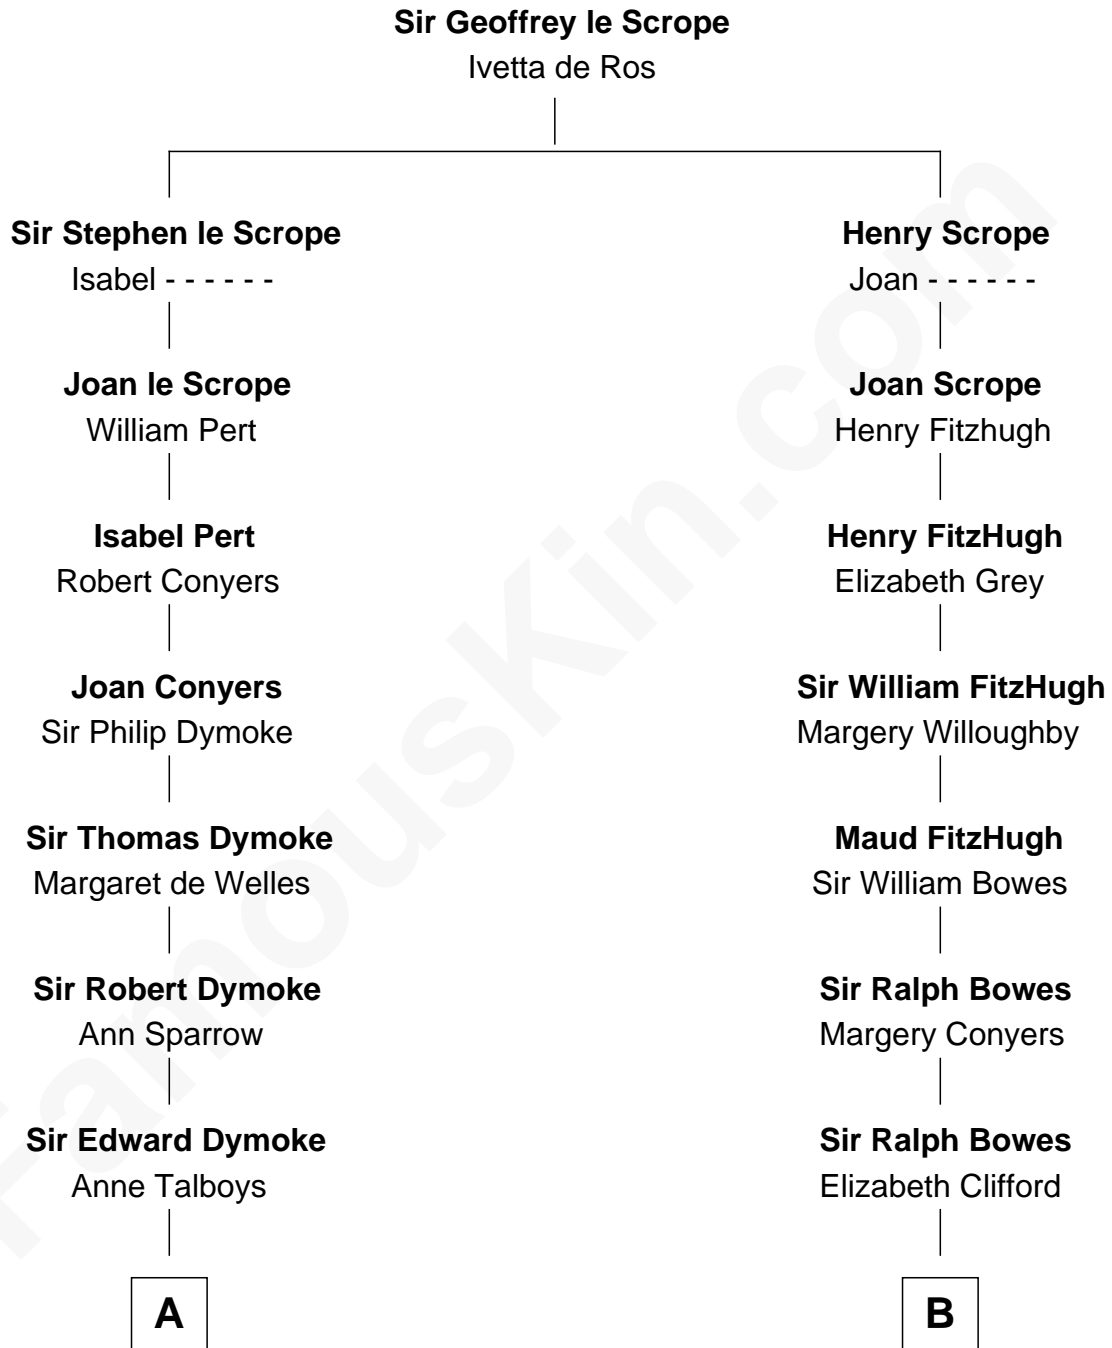

**FamousKin.com**  
**Relationship Chart of**  
**George Washington**  
*1st U.S. President*

**13th cousin 8 times removed of**  
**Zach Snyder**  
*Filmmaker*

C

**Oliver Harwood Danforth**

Sarah M. Hills

**Jennie Minerva Danforth**

John Batchelder Manley

**Helen Danforth Manley**

Dr. Edgar Earl Reeves

**Marsha Manley Reeves**

Charles Edward Snyder

**Zach Snyder**

*Filmmaker*