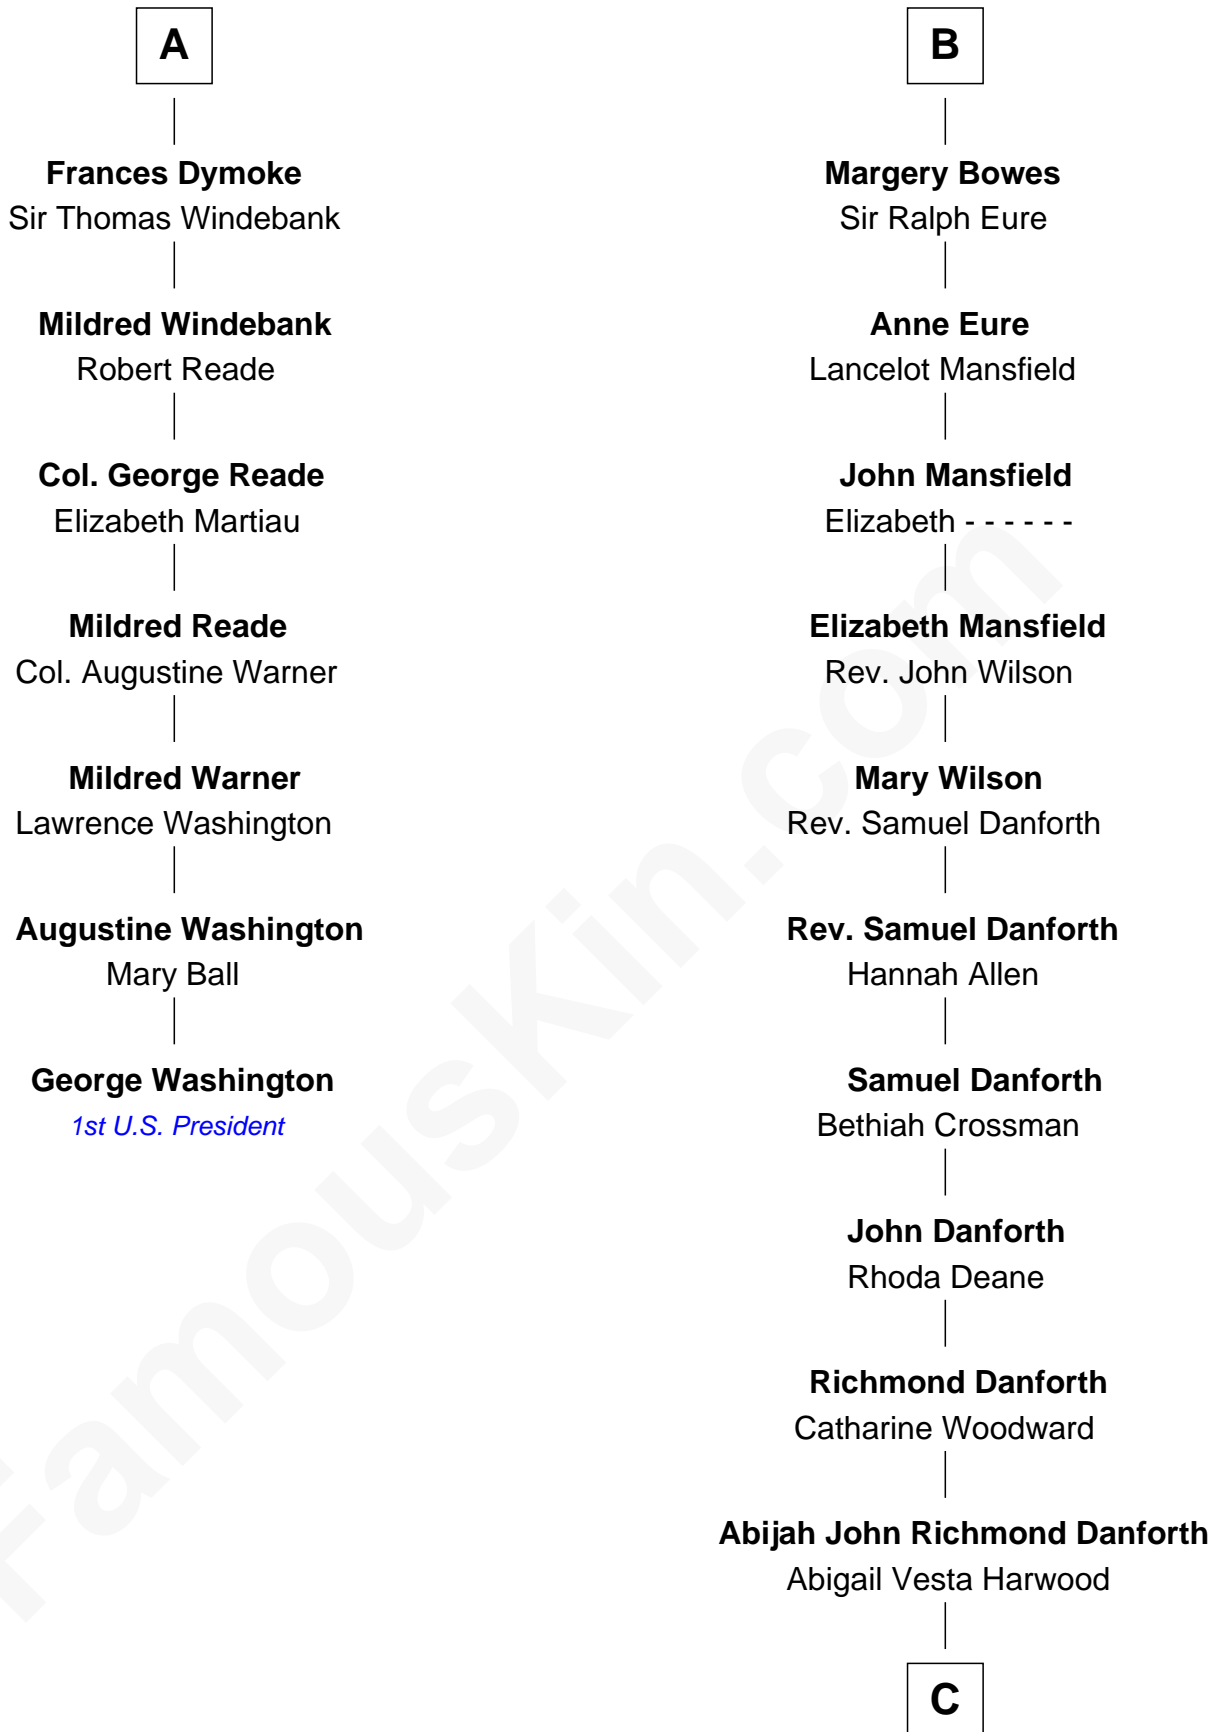

**FamousKin.com**  
**Relationship Chart of**  
**George Washington**  
*1st U.S. President*

**13th cousin 8 times removed of**  
**Zach Snyder**  
*Filmmaker*

C

**Oliver Harwood Danforth**

Sarah M. Hills

**Jennie Minerva Danforth**

John Batchelder Manley

**Helen Danforth Manley**

Dr. Edgar Earl Reeves

**Marsha Manley Reeves**

Charles Edward Snyder

**Zach Snyder**

*Filmmaker*