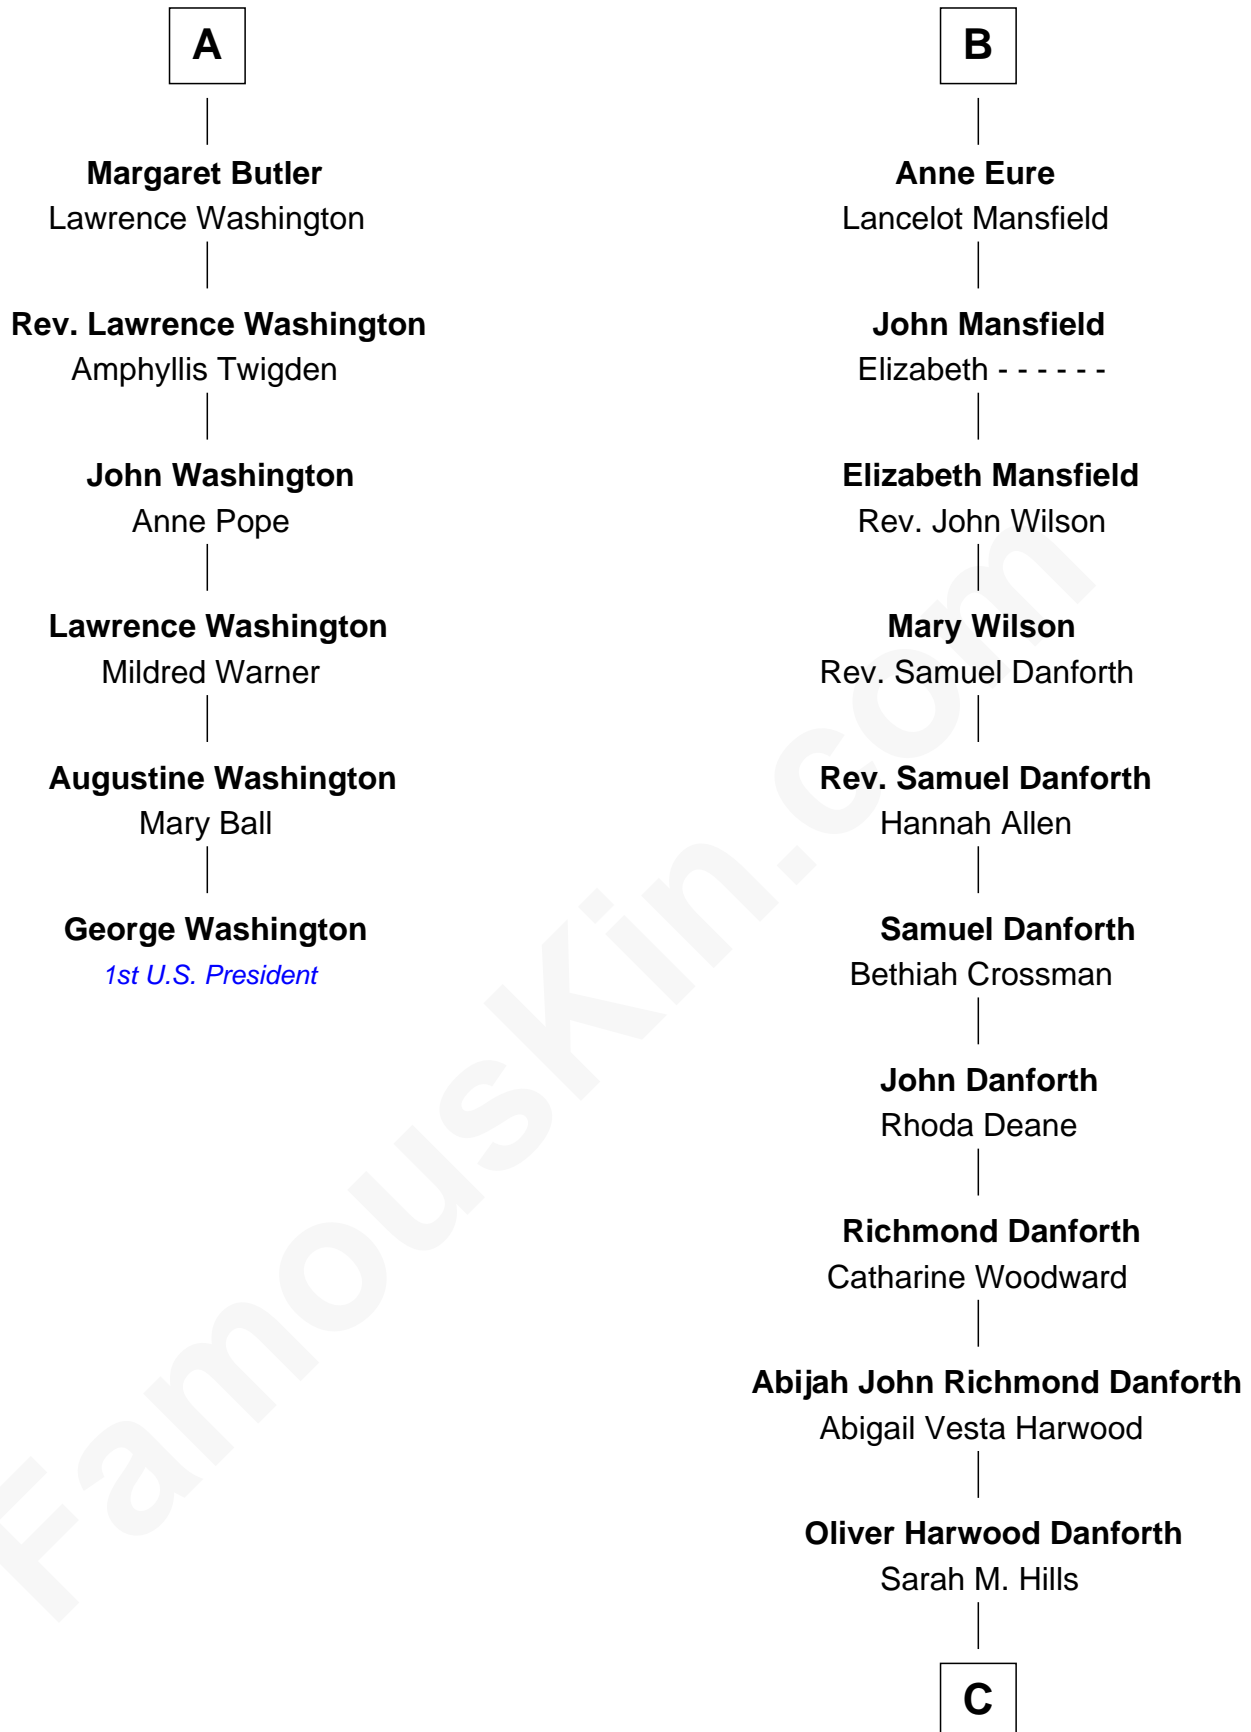

**FamousKin.com**  
**Relationship Chart of**  
**George Washington**  
*1st U.S. President*

**12th cousin 8 times removed of**  
**Zach Snyder**  
*Filmmaker*

**Sir Philip le Despencer**  
 Elizabeth - - - - -

**William Butler**  
 Margaret Greeke

**A**

**Sir Philip le Despencer**  
 Elizabeth de Tibetot

**Margery Despencer**  
 Sir Roger Wentworth

**Agnes Wentworth**  
 Sir Robert Constable

**Margaret Constable**  
 Sir William Eure

**Sir Ralph Eure**  
 Muriel Hastings

**Sir William Eure**  
 Elizabeth Willoughby

**Sir Ralph Eure**  
 Margery Bowes

**B**

**C**

**Jennie Minerva Danforth**

John Batchelder Manley

**Helen Danforth Manley**