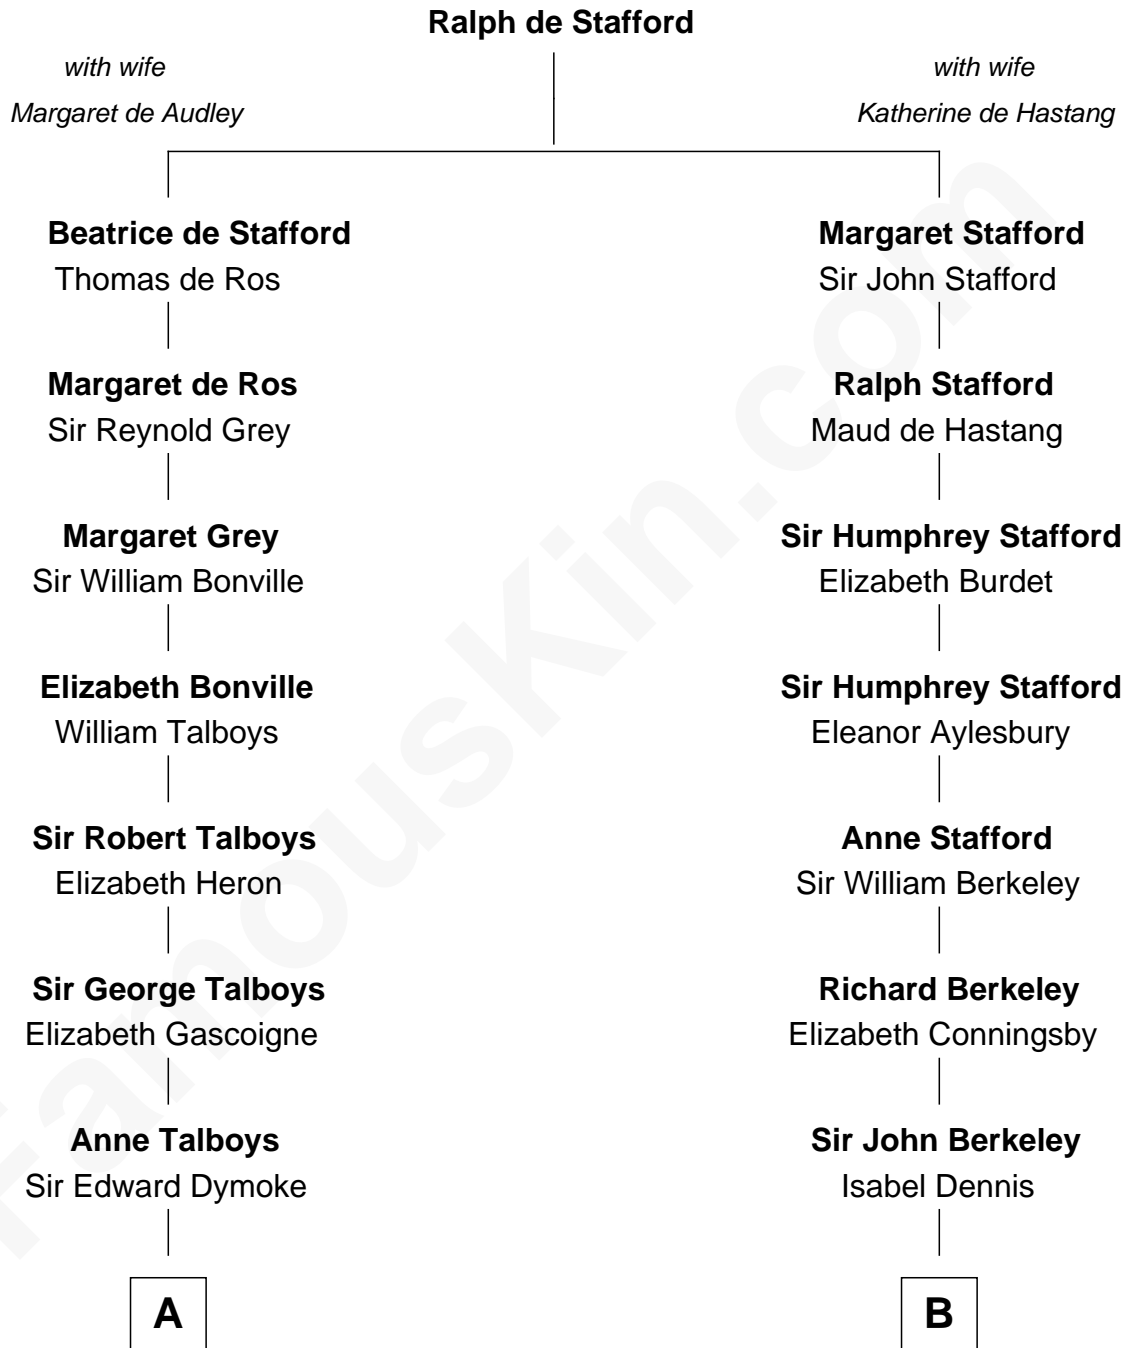

**FamousKin.com**  
**Relationship Chart of**  
**George Washington**  
*1st U.S. President*

13th cousin 6 times removed of

**Robert Frost**  
*Poet and Playwright*

**C**

**William Prescott Frost**

Judith Colcord

**William Prescott Frost**

Isabella Moodie

**Robert Frost**

*Poet and Playwright*

FamousKin.com