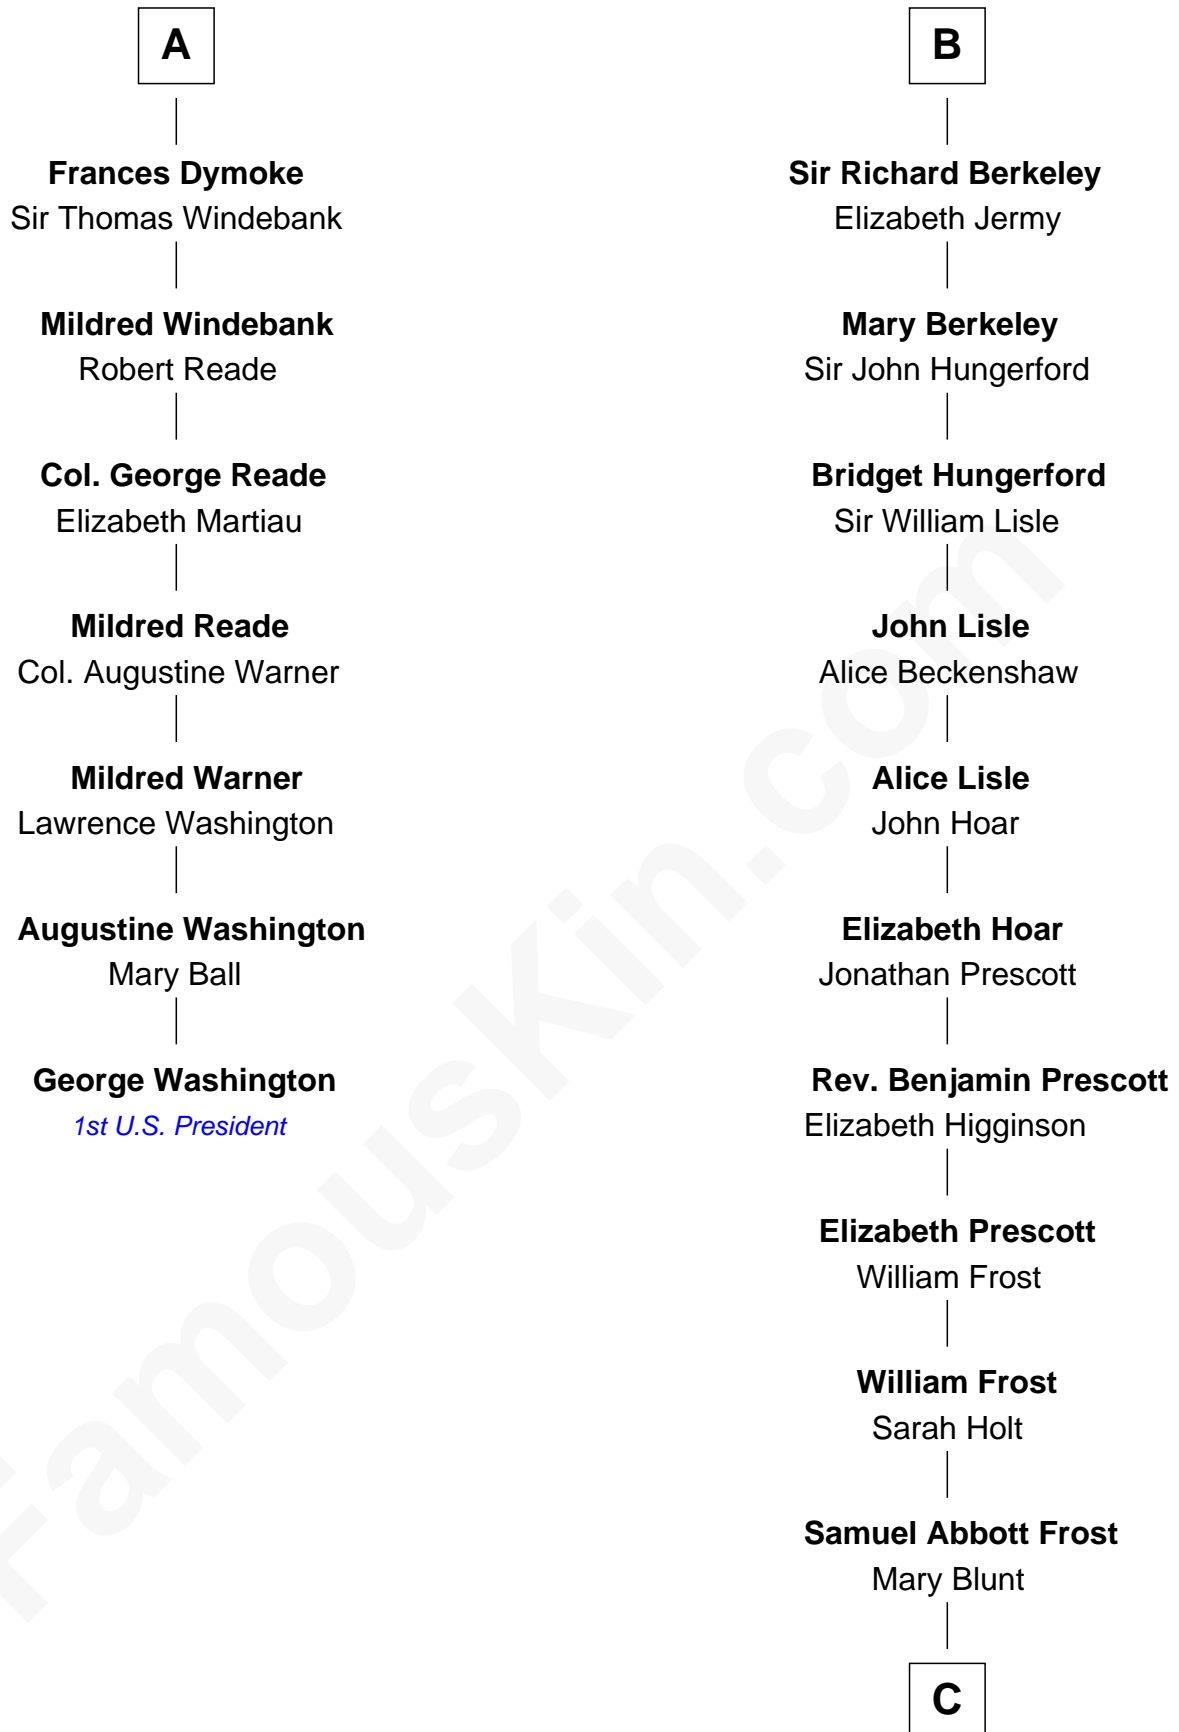

**FamousKin.com**  
**Relationship Chart of**  
**George Washington**  
*1st U.S. President*

13th cousin 6 times removed of

**Robert Frost**  
*Poet and Playwright*

**C**

**William Prescott Frost**

Judith Colcord

**William Prescott Frost**

Isabella Moodie

**Robert Frost**

*Poet and Playwright*

FamousKin.com