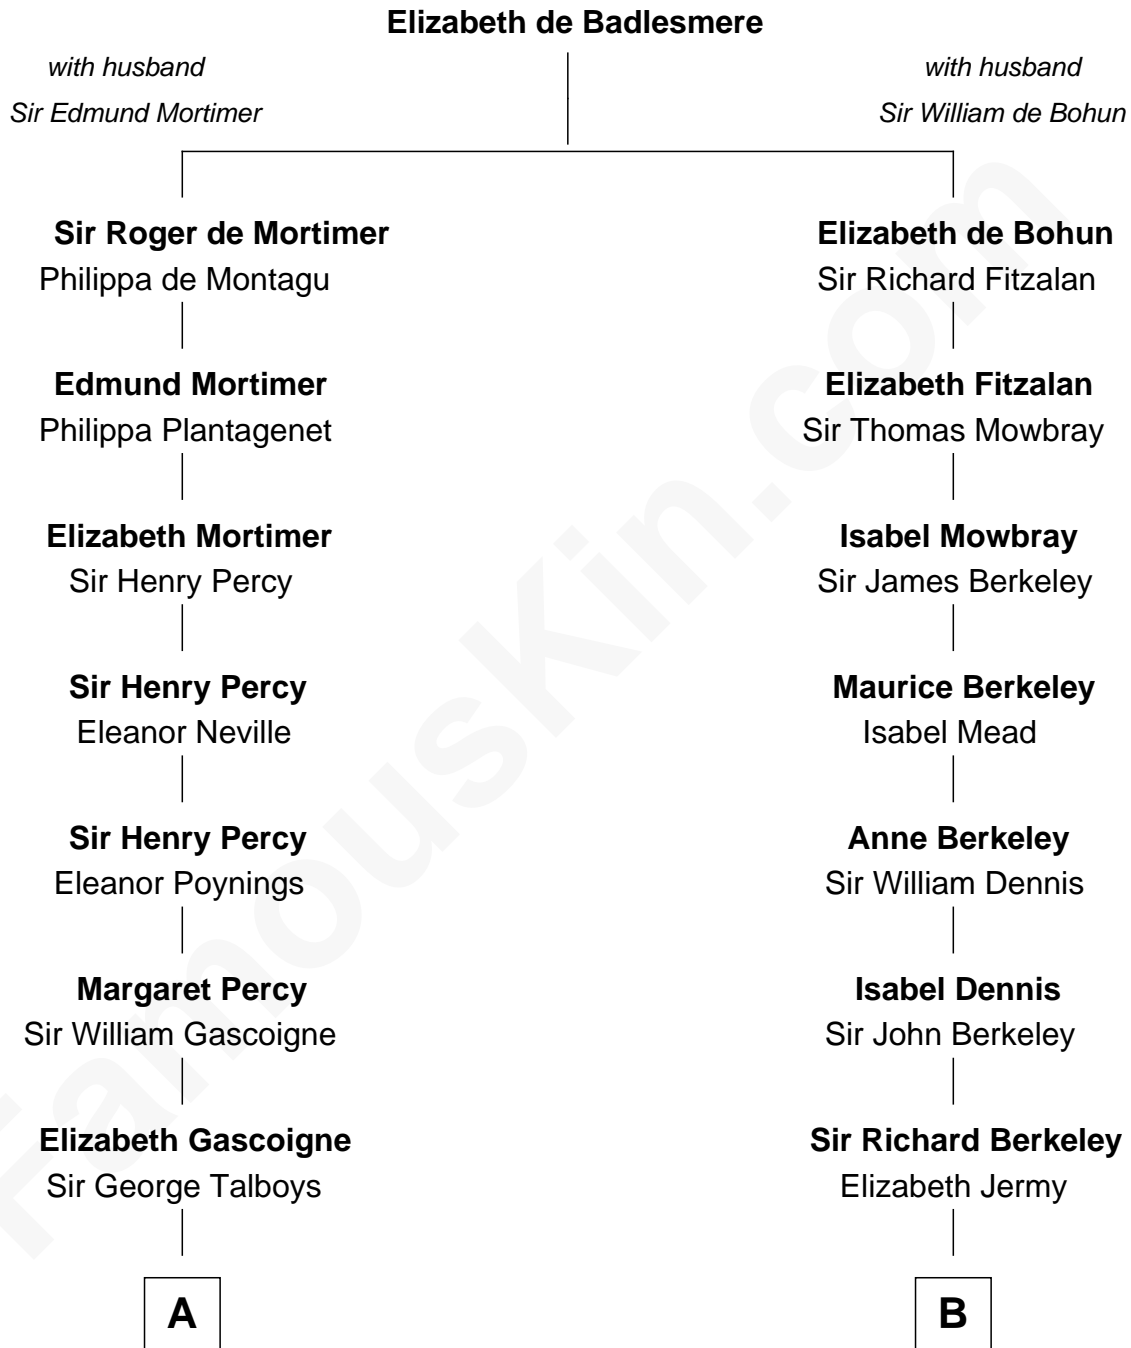

FamousKin.com
Relationship Chart of
George Washington
1st U.S. President

14th cousin 4 times removed of
Robert Frost
Poet and Playwright

C

William Prescott Frost

Isabella Moodie

Robert Frost

Poet and Playwright

FamousKin.com