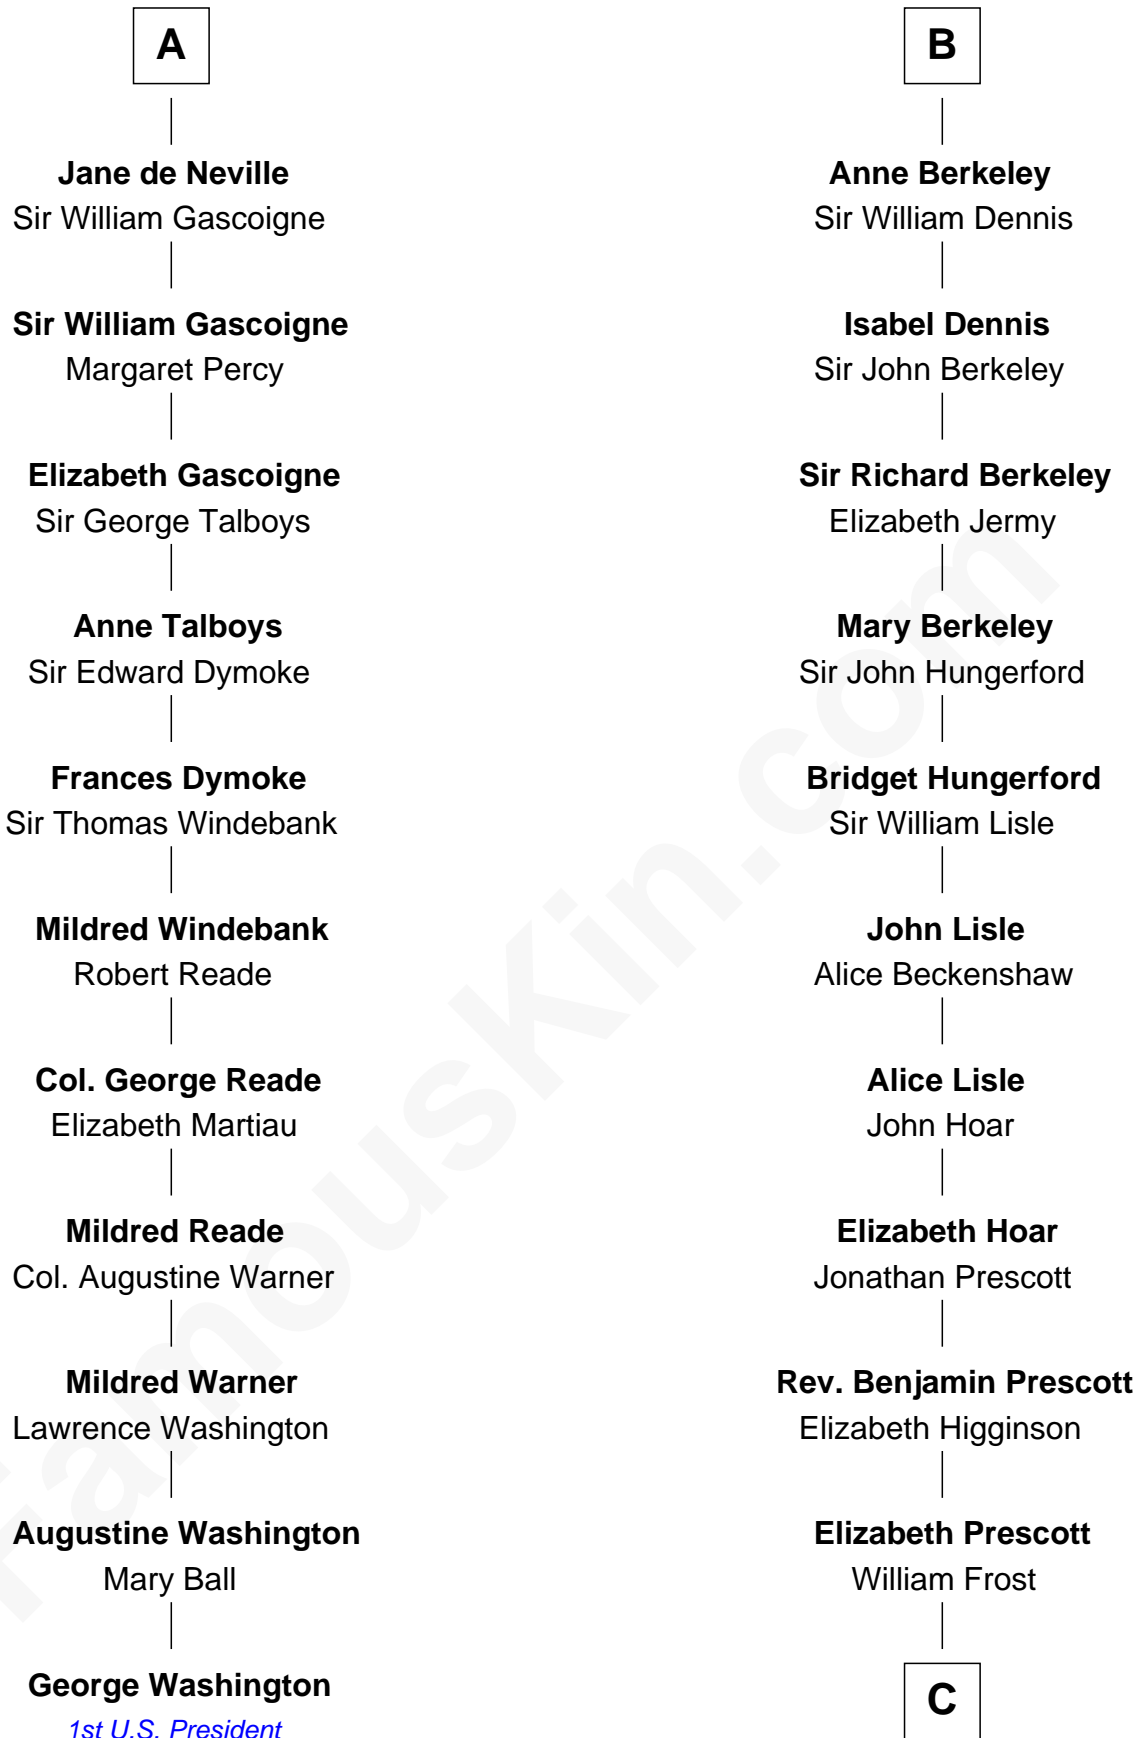

**FamousKin.com**  
**Relationship Chart of**  
**George Washington**  
*1st U.S. President*

17th cousin 4 times removed of  
**Robert Frost**  
*Poet and Playwright*

**Sir Humphrey de Bohun**  
 Eleanor de Braiose

**C**

**William Frost**

Sarah Holt

**Samuel Abbott Frost**

Mary Blunt

**William Prescott Frost**

Judith Colcord

**William Prescott Frost**