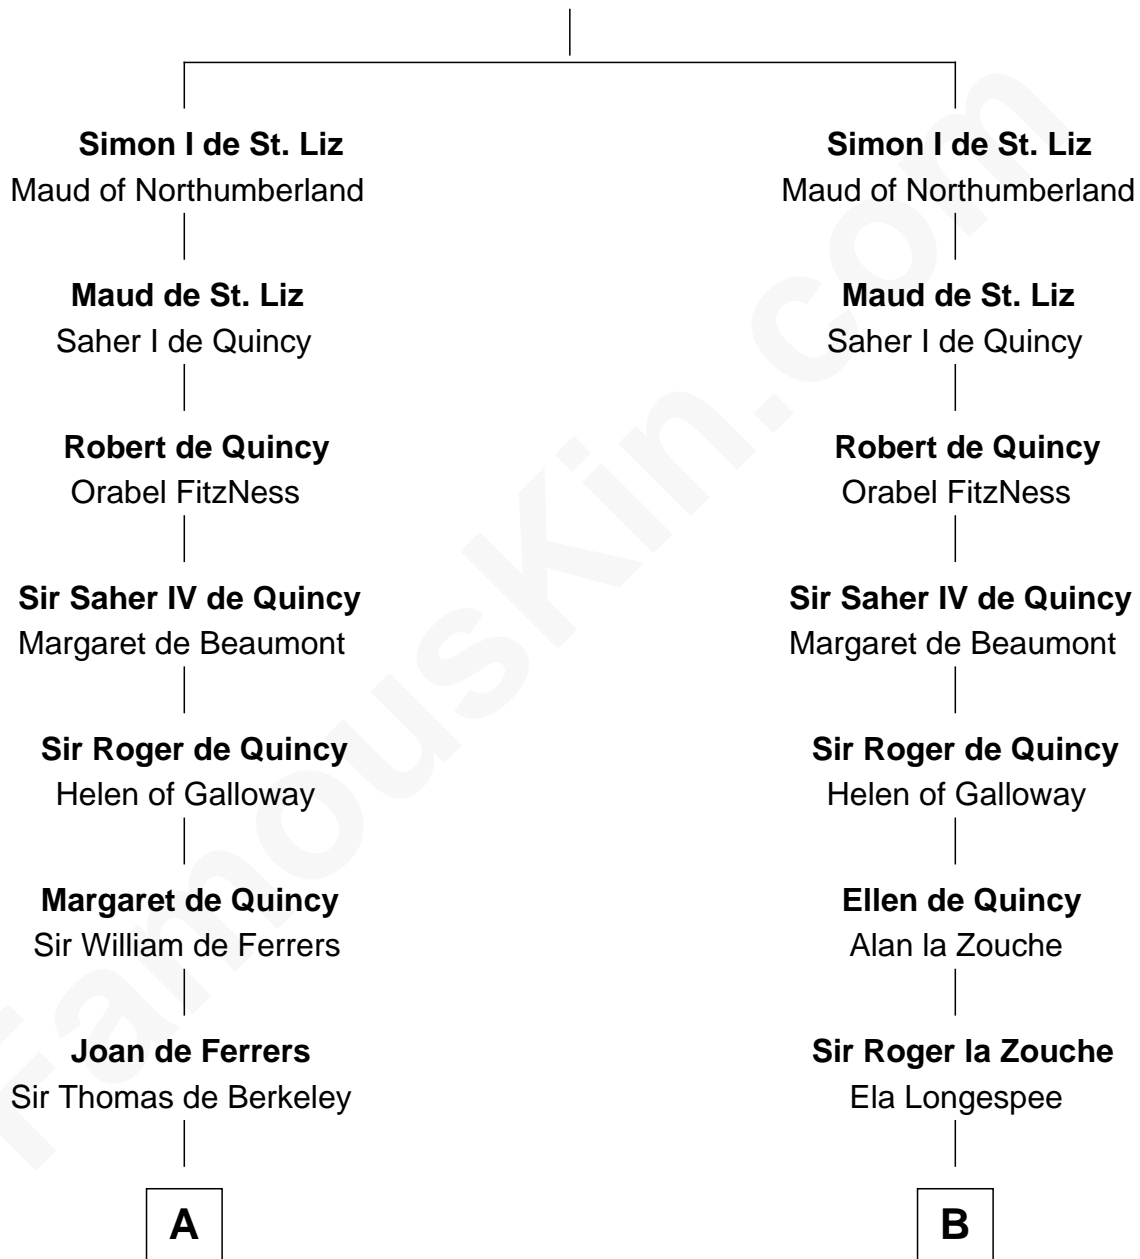

FamousKin.com

Relationship Chart of

George Washington

1st U.S. President

20th cousin 1 time removed of

Major John Pitcairn
British Commander at Battle of Lexington

Norman Ranulf

C

John Washington

Anne Pope

Lawrence Washington

Mildred Warner

Augustine Washington

Mary Ball

George Washington

1st U.S. President