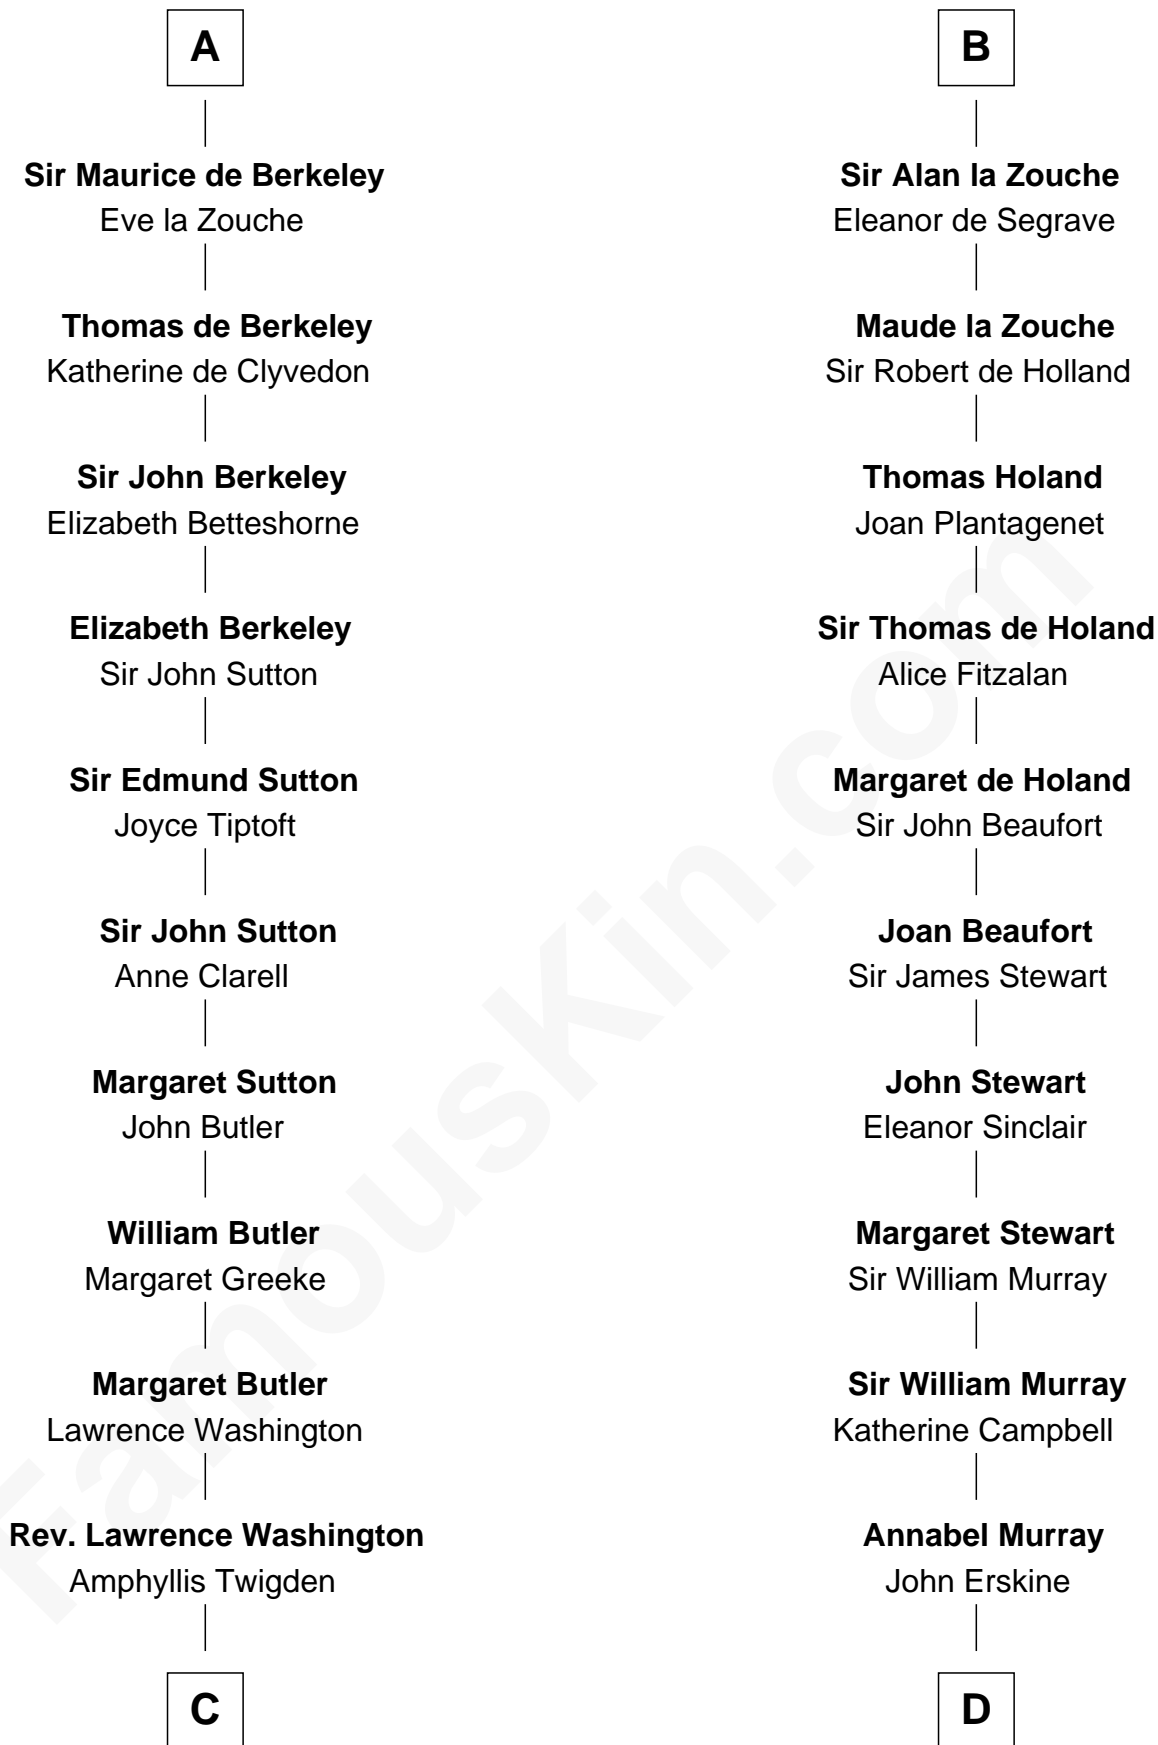

FamousKin.com

Relationship Chart of

George Washington

1st U.S. President

20th cousin 1 time removed of

Major John Pitcairn
British Commander at Battle of Lexington

Norman Ranulf

C

John Washington

Anne Pope

Lawrence Washington

Mildred Warner

Augustine Washington

Mary Ball

George Washington

1st U.S. President