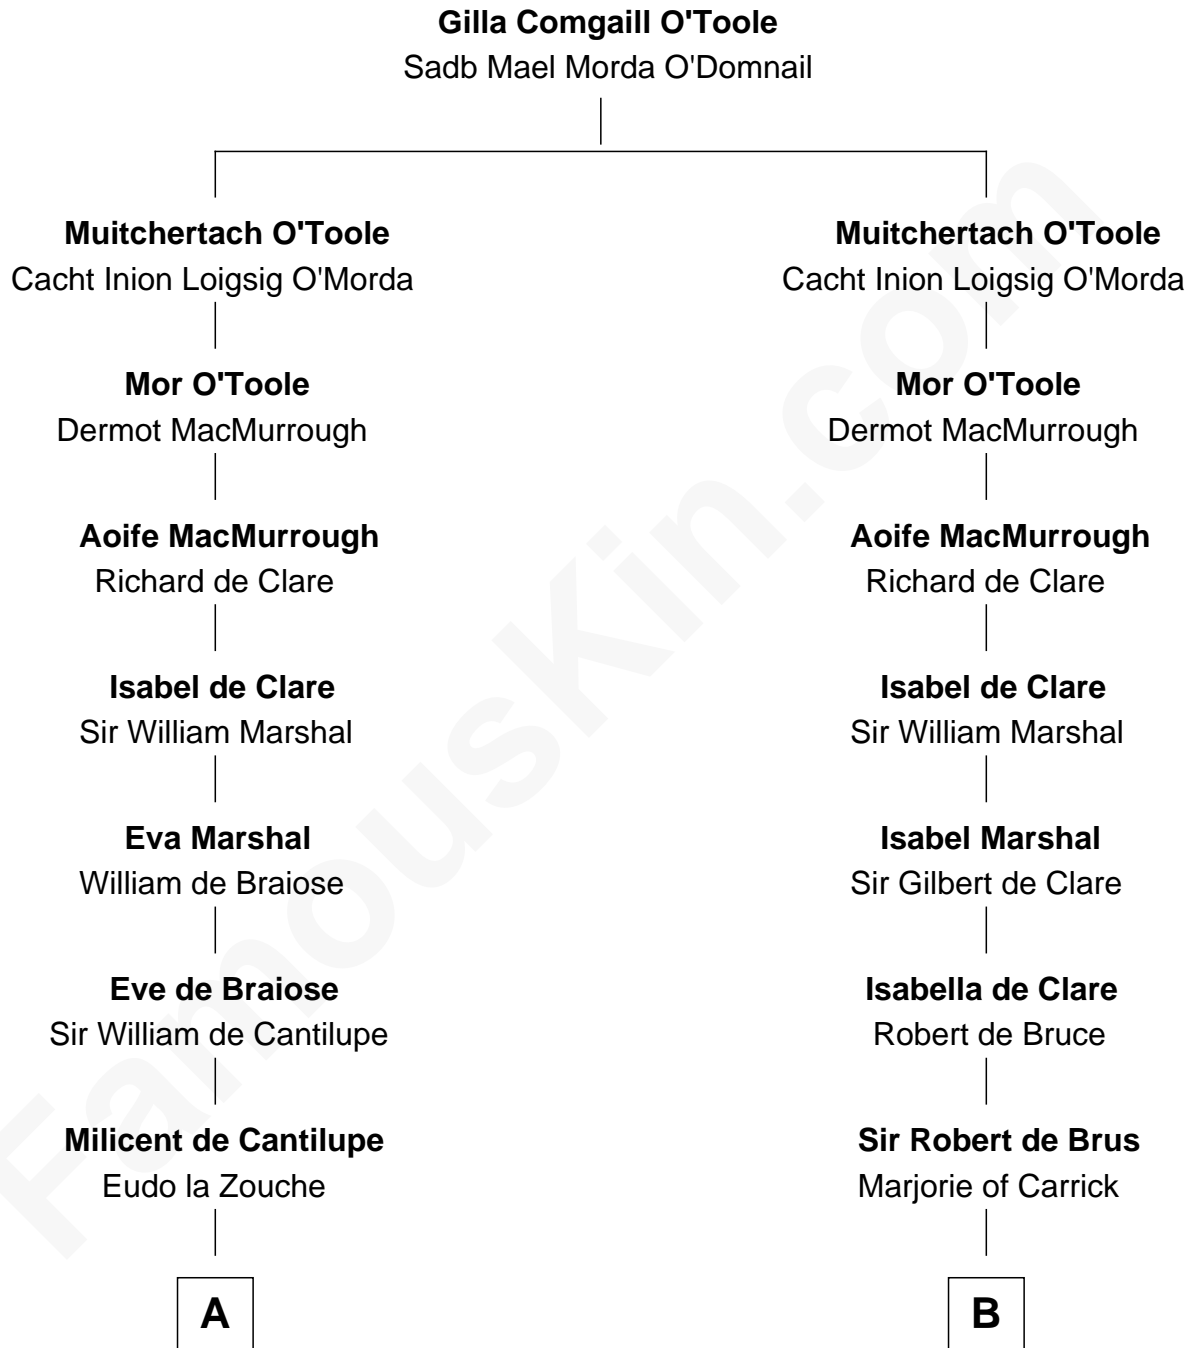

FamousKin.com
Relationship Chart of
George Washington
1st U.S. President

20th cousin 1 time removed of
Major John Pitcairn
British Commander at Battle of Lexington

C

John Washington

Anne Pope

Lawrence Washington

Mildred Warner

Augustine Washington

Mary Ball

George Washington

1st U.S. President

D

John Erskine

Mary Stewart

Sir Charles Erskine

Mary Hope

Mary Erskine

William Hamilton

Katherine Hamilton

Rev. David Pitcairn

Major John Pitcairn

British Commander at Lexington