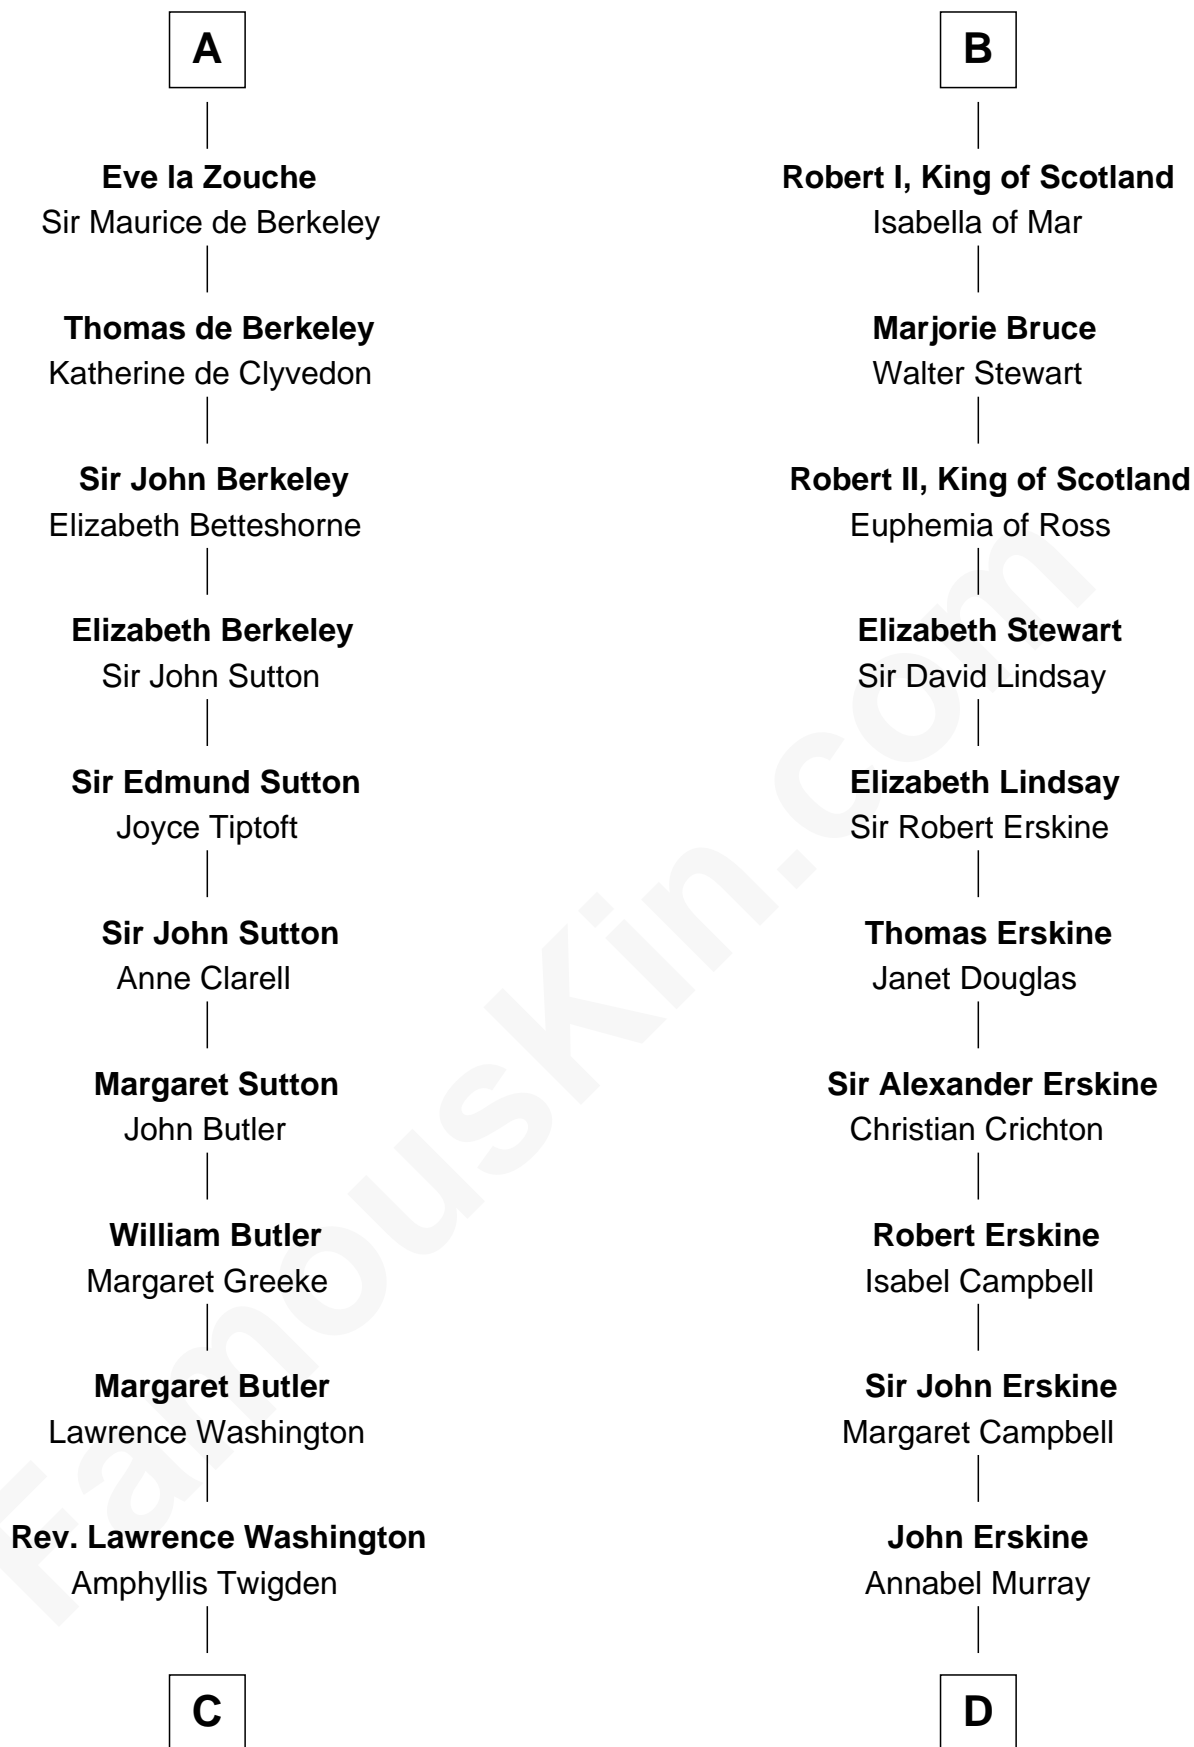

FamousKin.com
Relationship Chart of
George Washington
1st U.S. President

20th cousin 1 time removed of
Major John Pitcairn
British Commander at Battle of Lexington

C

John Washington

Anne Pope

Lawrence Washington

Mildred Warner

Augustine Washington

Mary Ball

George Washington

1st U.S. President

D

John Erskine

Mary Stewart