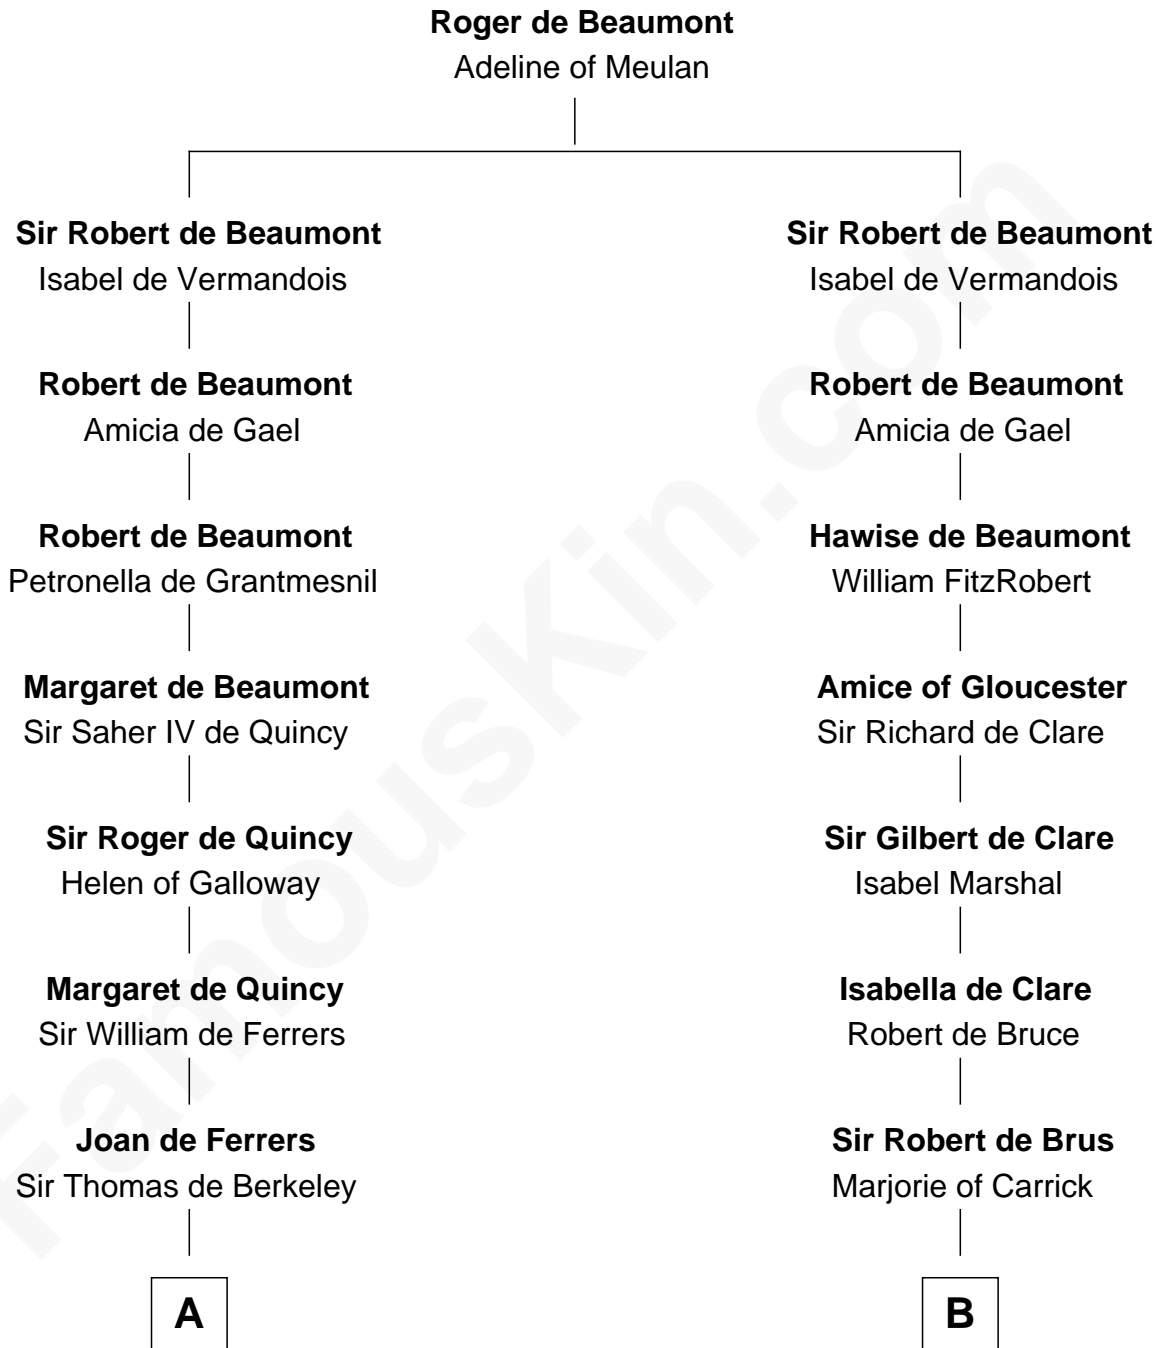

FamousKin.com
Relationship Chart of
George Washington
1st U.S. President

20th cousin 1 time removed of
Major John Pitcairn
British Commander at Battle of Lexington

C

John Washington

Anne Pope

Lawrence Washington

Mildred Warner

Augustine Washington

Mary Ball

George Washington

1st U.S. President

D

John Erskine

Mary Stewart

Sir Charles Erskine

Mary Hope

Mary Erskine

William Hamilton

Katherine Hamilton

Rev. David Pitcairn

Major John Pitcairn

British Commander at Lexington