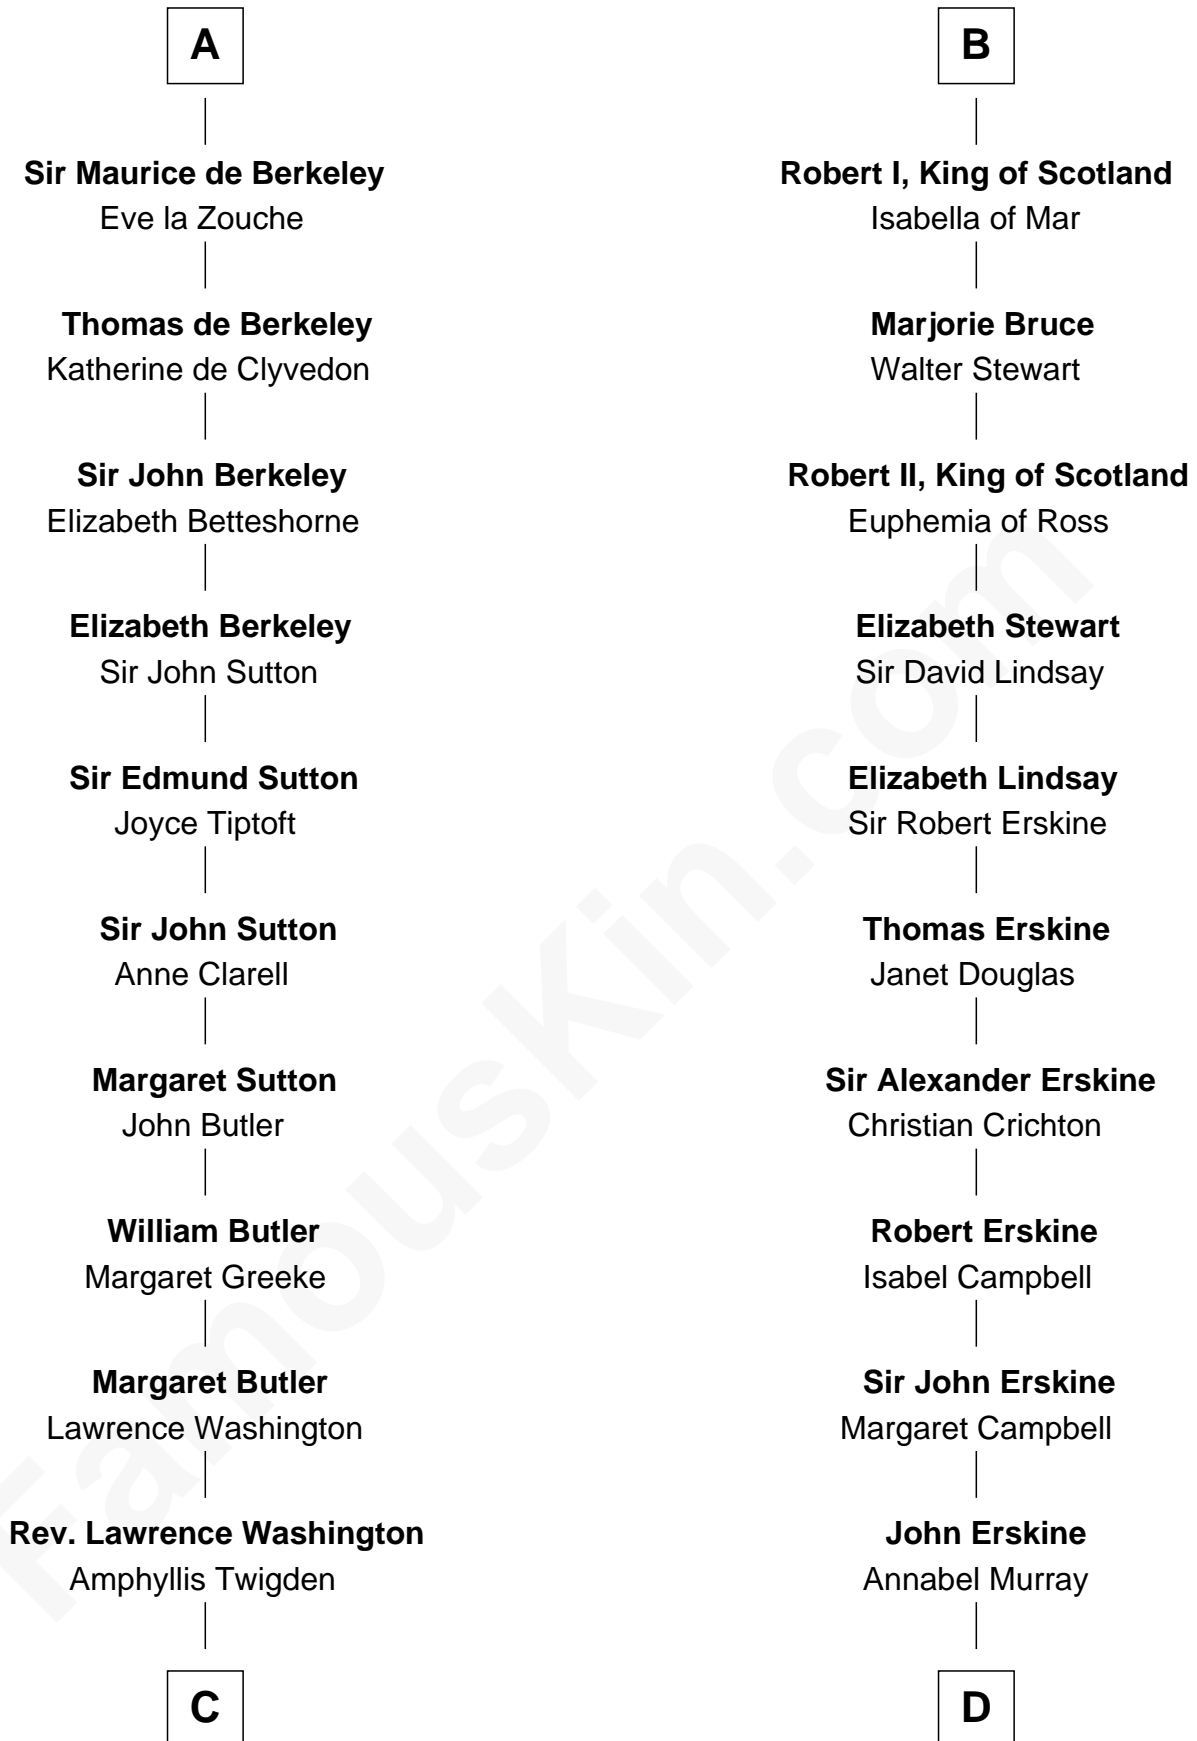

FamousKin.com
Relationship Chart of
George Washington
1st U.S. President

20th cousin 1 time removed of
Major John Pitcairn
British Commander at Battle of Lexington

C

John Washington

Anne Pope

Lawrence Washington

Mildred Warner

Augustine Washington

Mary Ball

George Washington

1st U.S. President

D

John Erskine

Mary Stewart