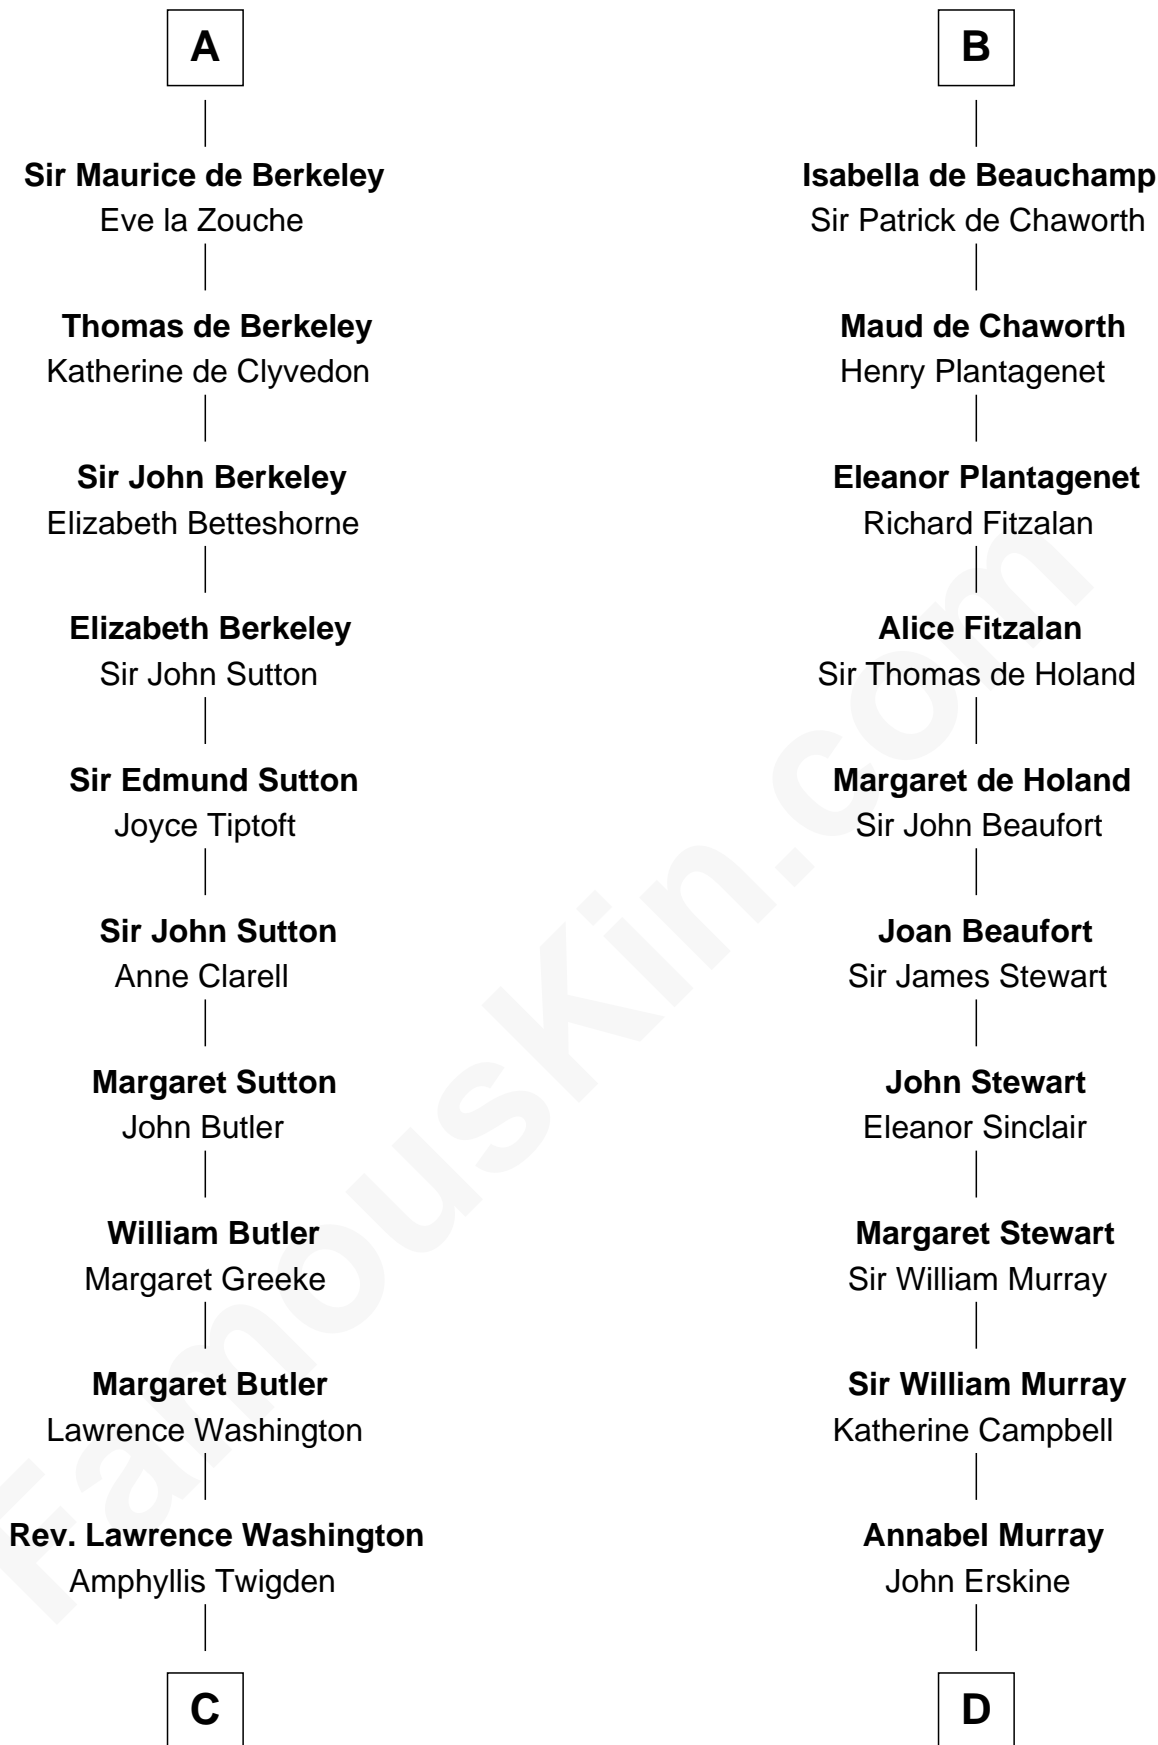

FamousKin.com

Relationship Chart of

George Washington

1st U.S. President

20th cousin 1 time removed of

Major John Pitcairn
British Commander at Battle of Lexington

Richard Goz

C

John Washington

Anne Pope

Lawrence Washington

Mildred Warner

Augustine Washington

Mary Ball

George Washington

1st U.S. President