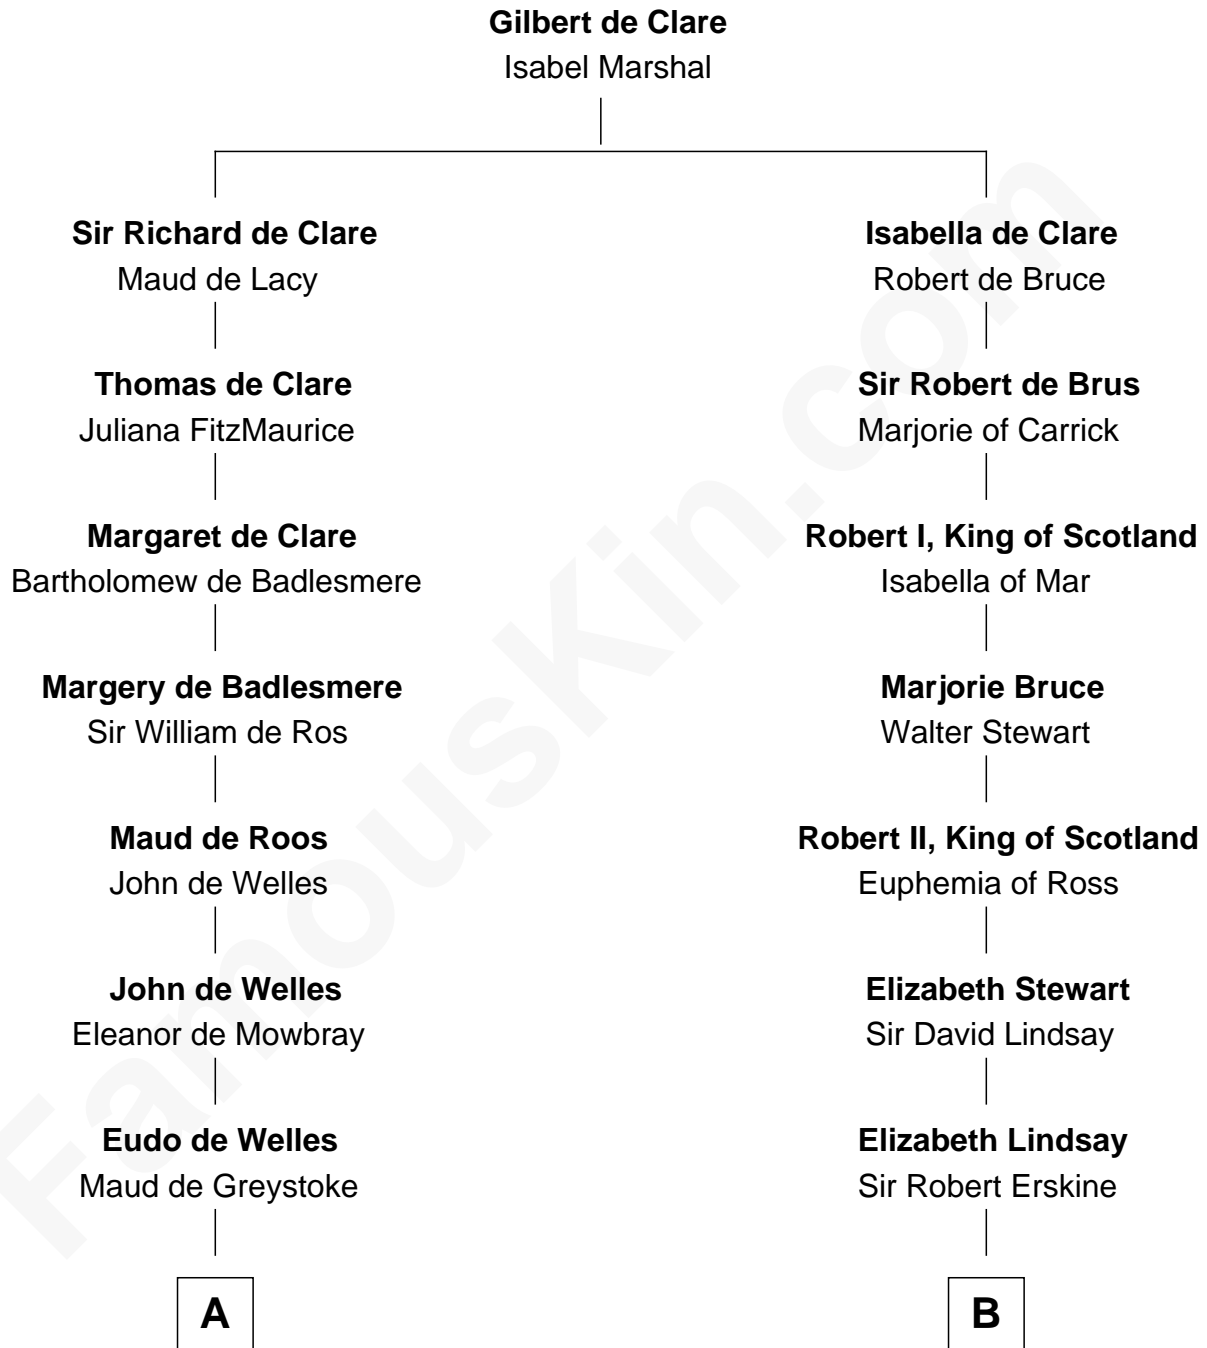

**FamousKin.com**  
**Relationship Chart of**  
**George Washington**  
*1st U.S. President*

16th cousin 1 time removed of

**Major John Pitcairn**  
*British Commander at Battle of Lexington*

**A**

**Sir Lionel de Welles**

Joan de Waterton

**Margaret de Welles**

Sir Thomas Dymoke

**Sir Robert Dymoke**

Ann Sparrow

**Sir Edward Dymoke**

Anne Talboys

**Frances Dymoke**

Sir Thomas Windebank

**Mildred Windebank**

Robert Reade

**Col. George Reade**

Elizabeth Martiau

**Mildred Reade**

Col. Augustine Warner

**Mildred Warner**

Lawrence Washington

**Augustine Washington**

Mary Ball

**George Washington**

*1st U.S. President*

**B**

**Thomas Erskine**

Janet Douglas