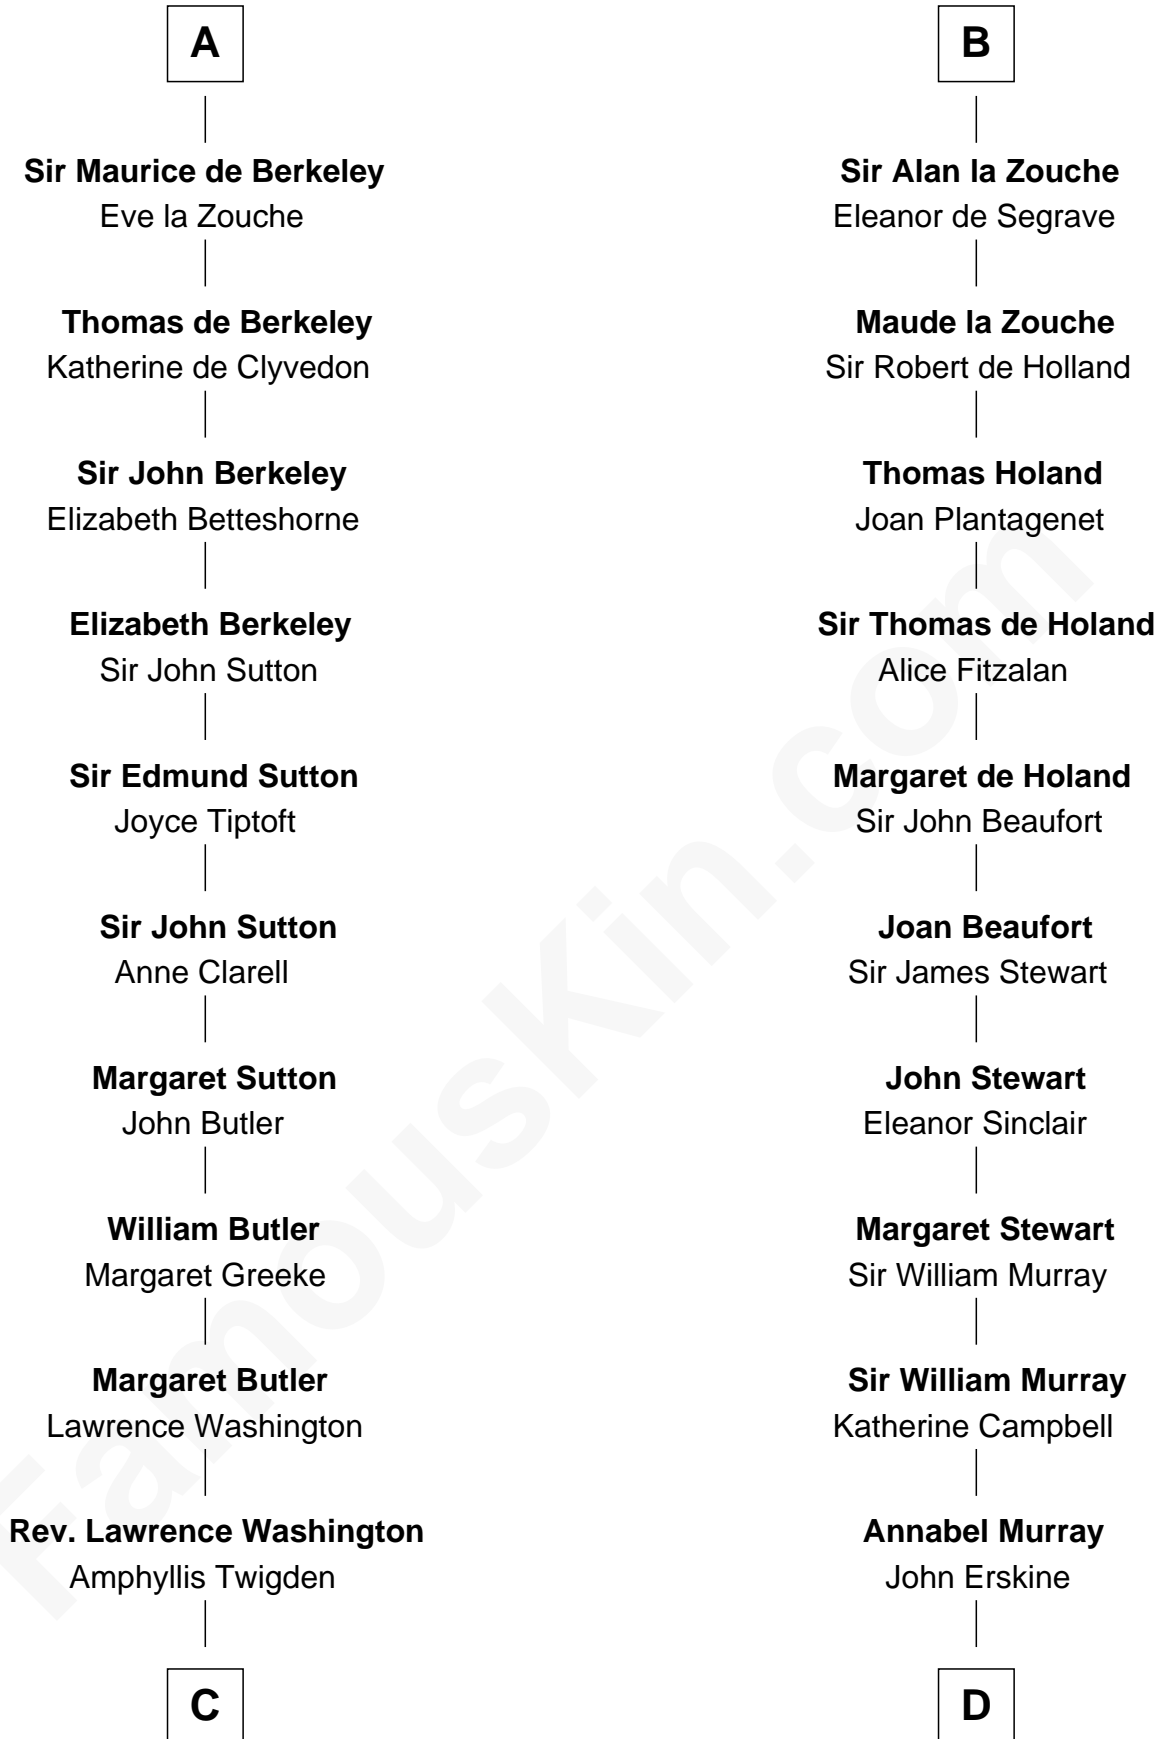

**FamousKin.com**  
**Relationship Chart of**  
**George Washington**  
*1st U.S. President*

20th cousin 1 time removed of

**Major John Pitcairn**  
*British Commander at Battle of Lexington*

**C**

**John Washington**

Anne Pope

**Lawrence Washington**

Mildred Warner

**Augustine Washington**

Mary Ball

**George Washington**

*1st U.S. President*

**D**

**Major John Pitcairn**

*British Commander at Lexington*