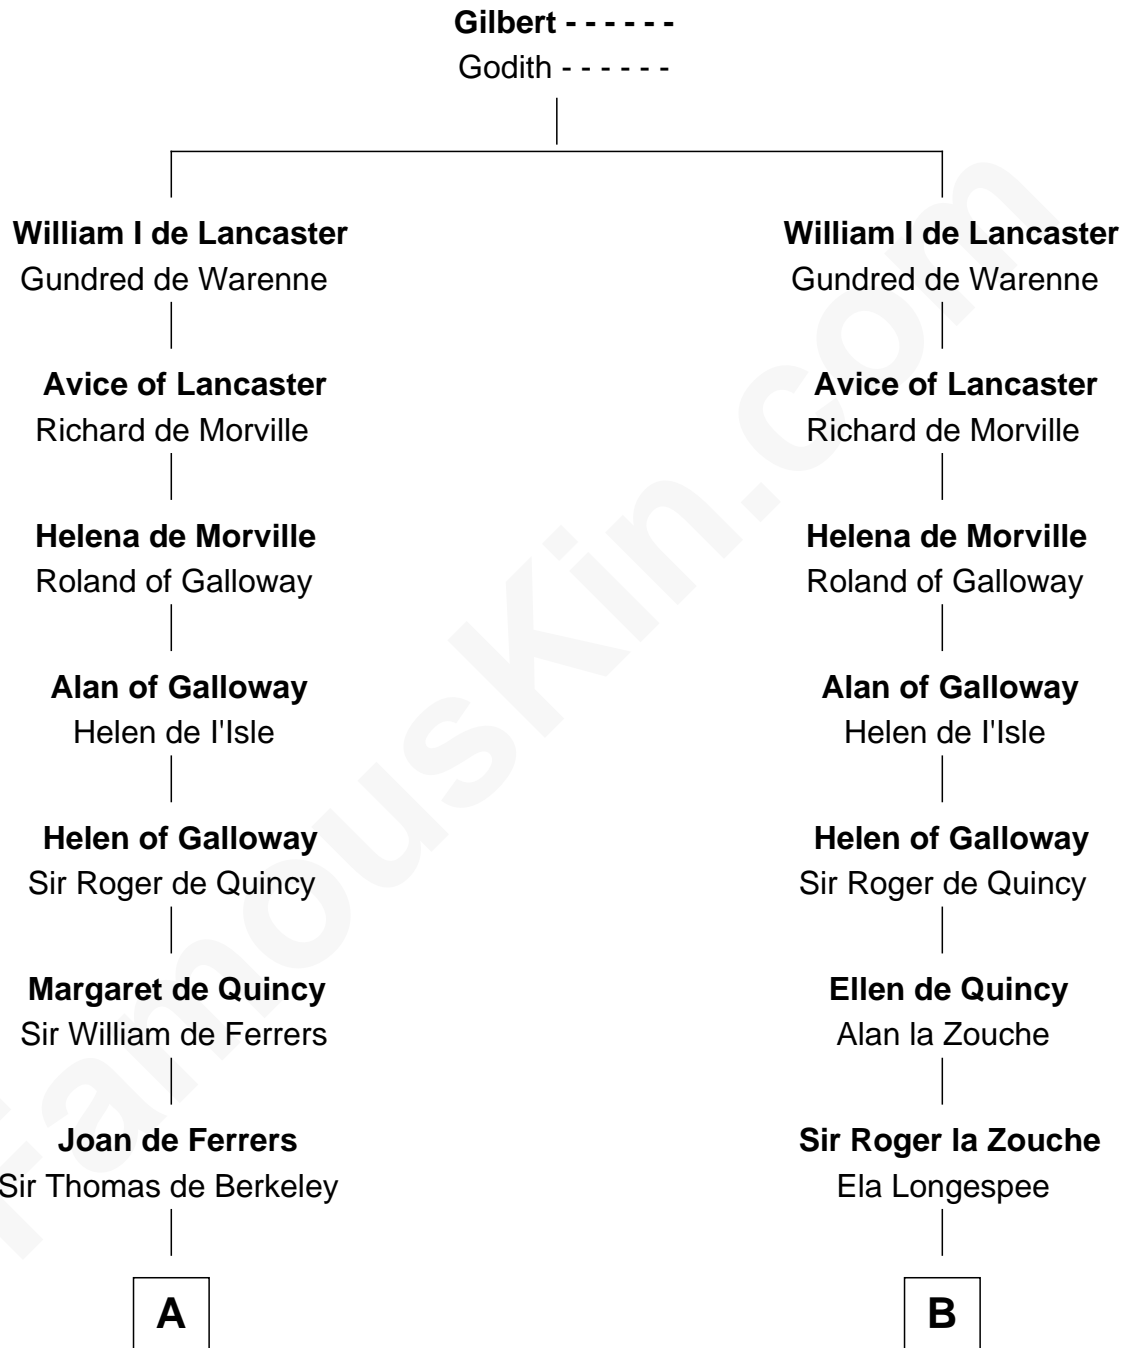

**FamousKin.com**  
**Relationship Chart of**  
**George Washington**  
*1st U.S. President*

20th cousin 1 time removed of

**Major John Pitcairn**  
*British Commander at Battle of Lexington*

**C**

**John Washington**

Anne Pope

**Lawrence Washington**

Mildred Warner

**Augustine Washington**

Mary Ball

**George Washington**

*1st U.S. President*

**D**

**John Erskine**

Mary Stewart

**Sir Charles Erskine**

Mary Hope

**Mary Erskine**

William Hamilton

**Katherine Hamilton**

Rev. David Pitcairn

**Major John Pitcairn**

*British Commander at Lexington*