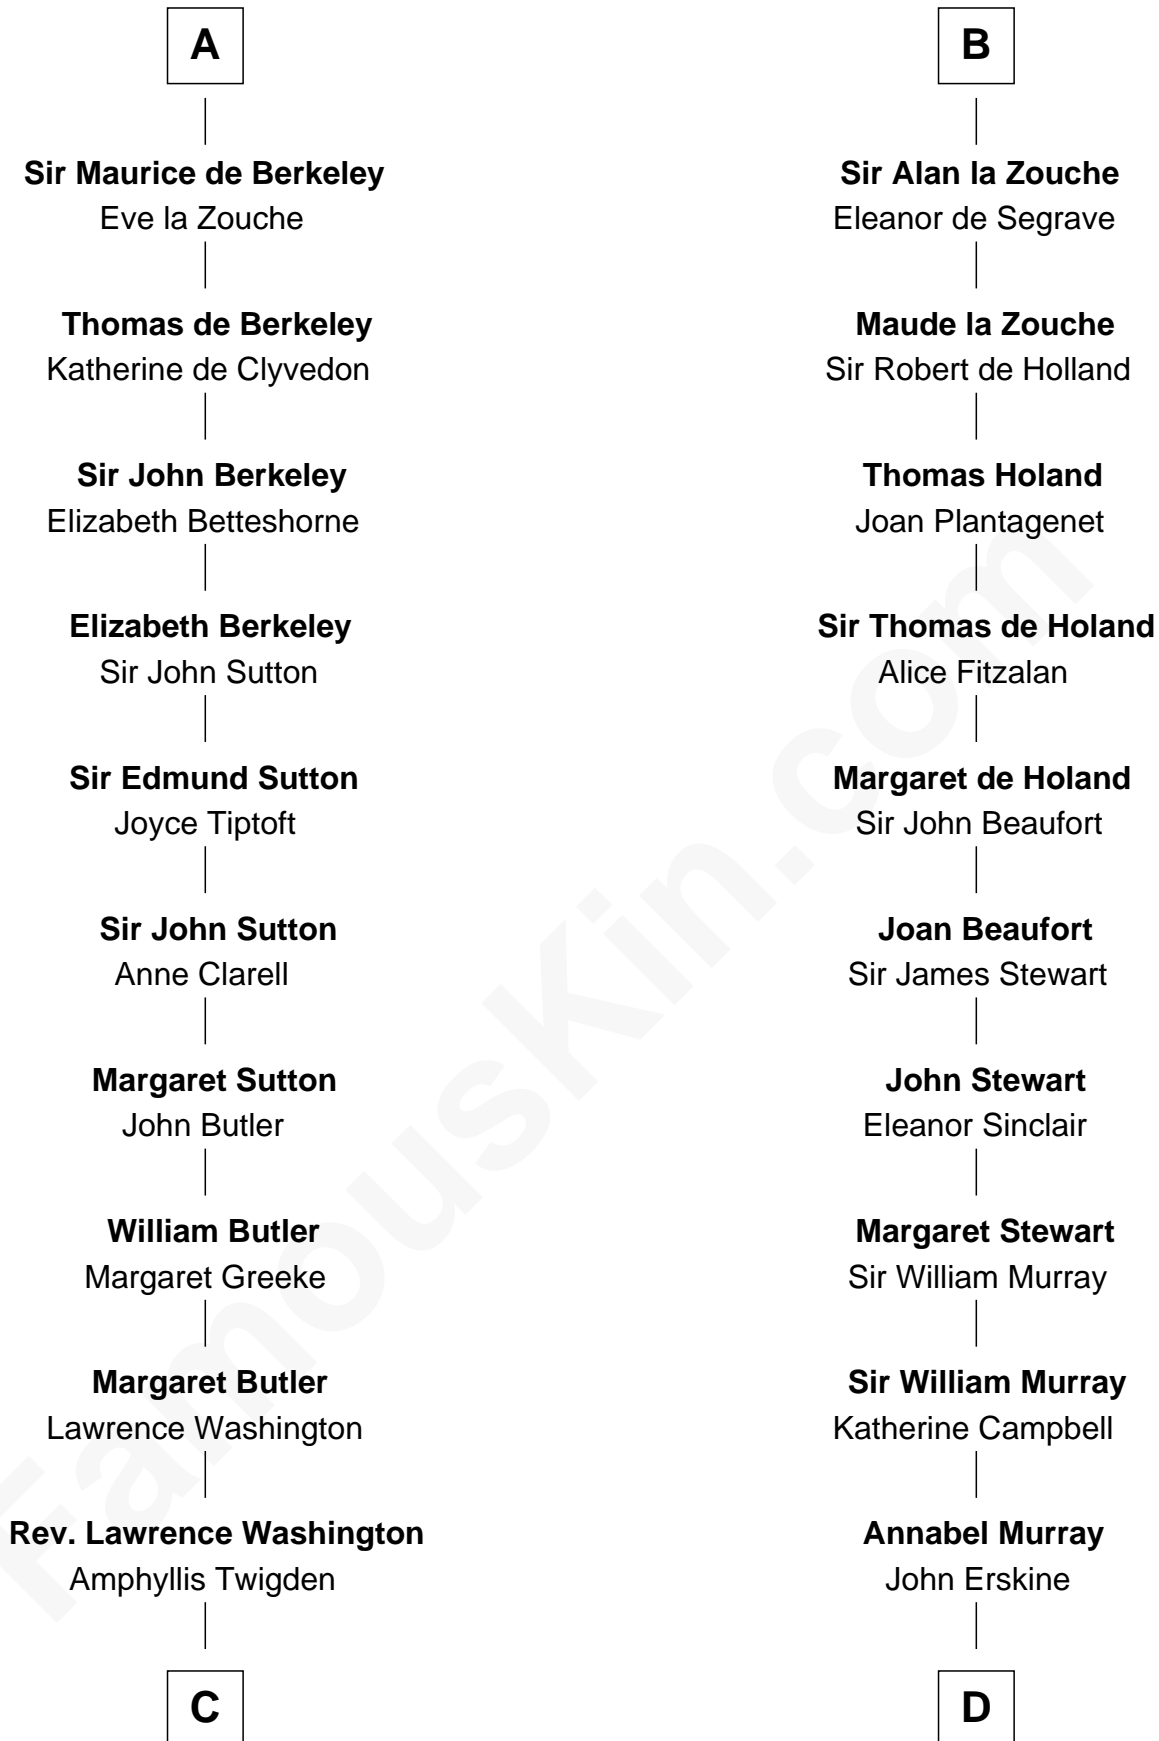

FamousKin.com
Relationship Chart of
George Washington
1st U.S. President

20th cousin 1 time removed of
Major John Pitcairn
British Commander at Battle of Lexington

Gospatric I of Northumbria

C

John Washington

Anne Pope

Lawrence Washington

Mildred Warner

Augustine Washington

Mary Ball

George Washington

1st U.S. President

D