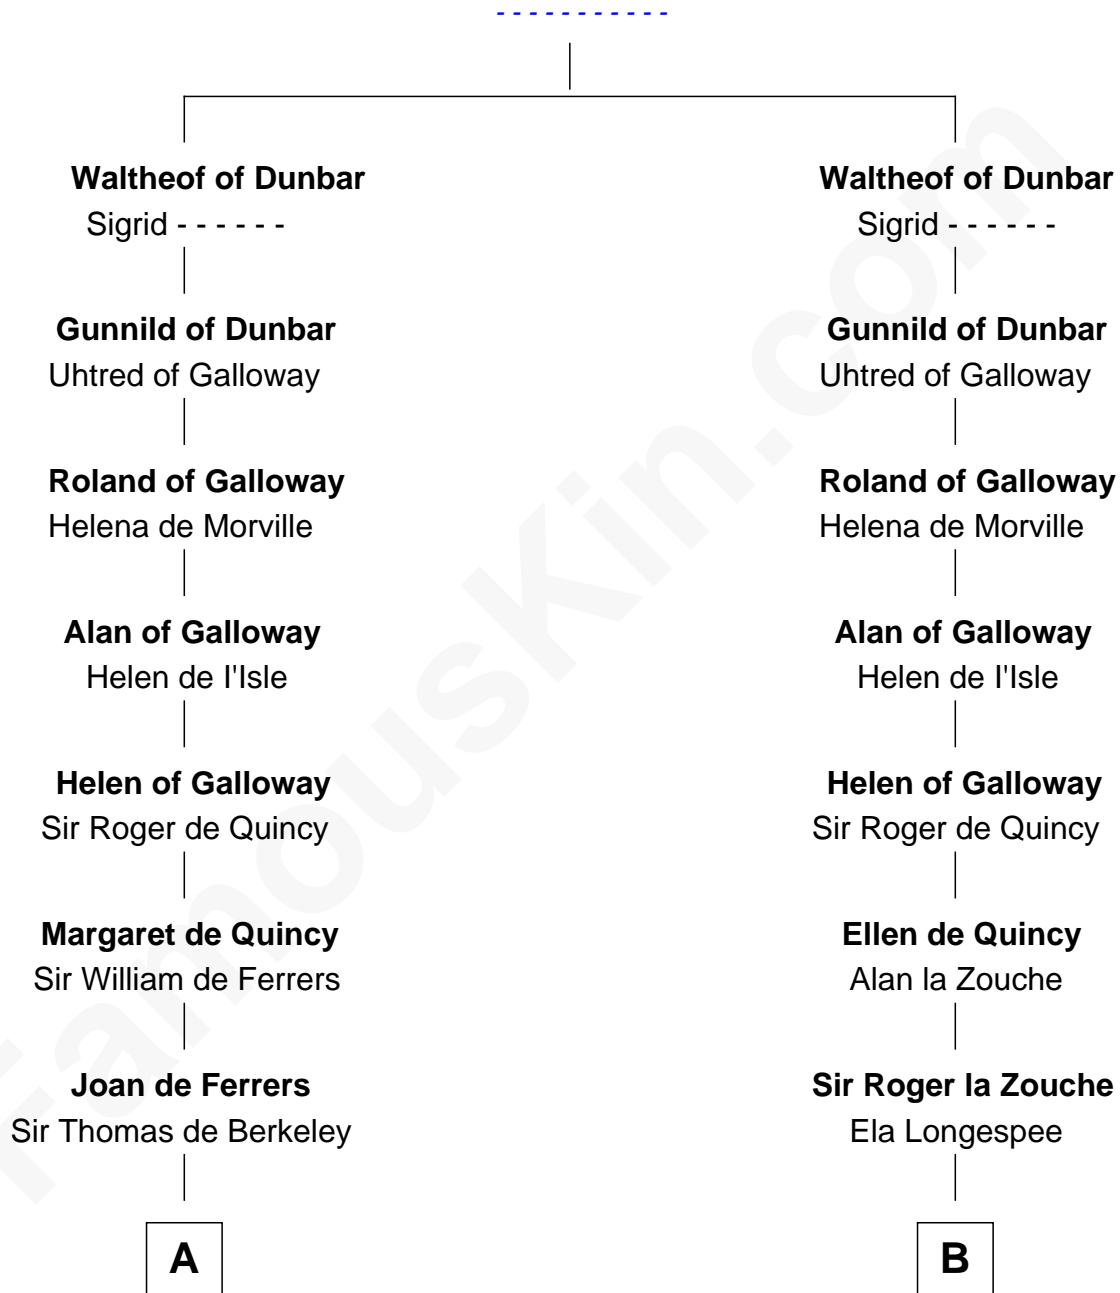

FamousKin.com
Relationship Chart of
George Washington
1st U.S. President

20th cousin 1 time removed of
Major John Pitcairn
British Commander at Battle of Lexington

Gospatric I of Northumbria

C

John Washington

Anne Pope

Lawrence Washington

Mildred Warner

Augustine Washington

Mary Ball

George Washington

1st U.S. President

D