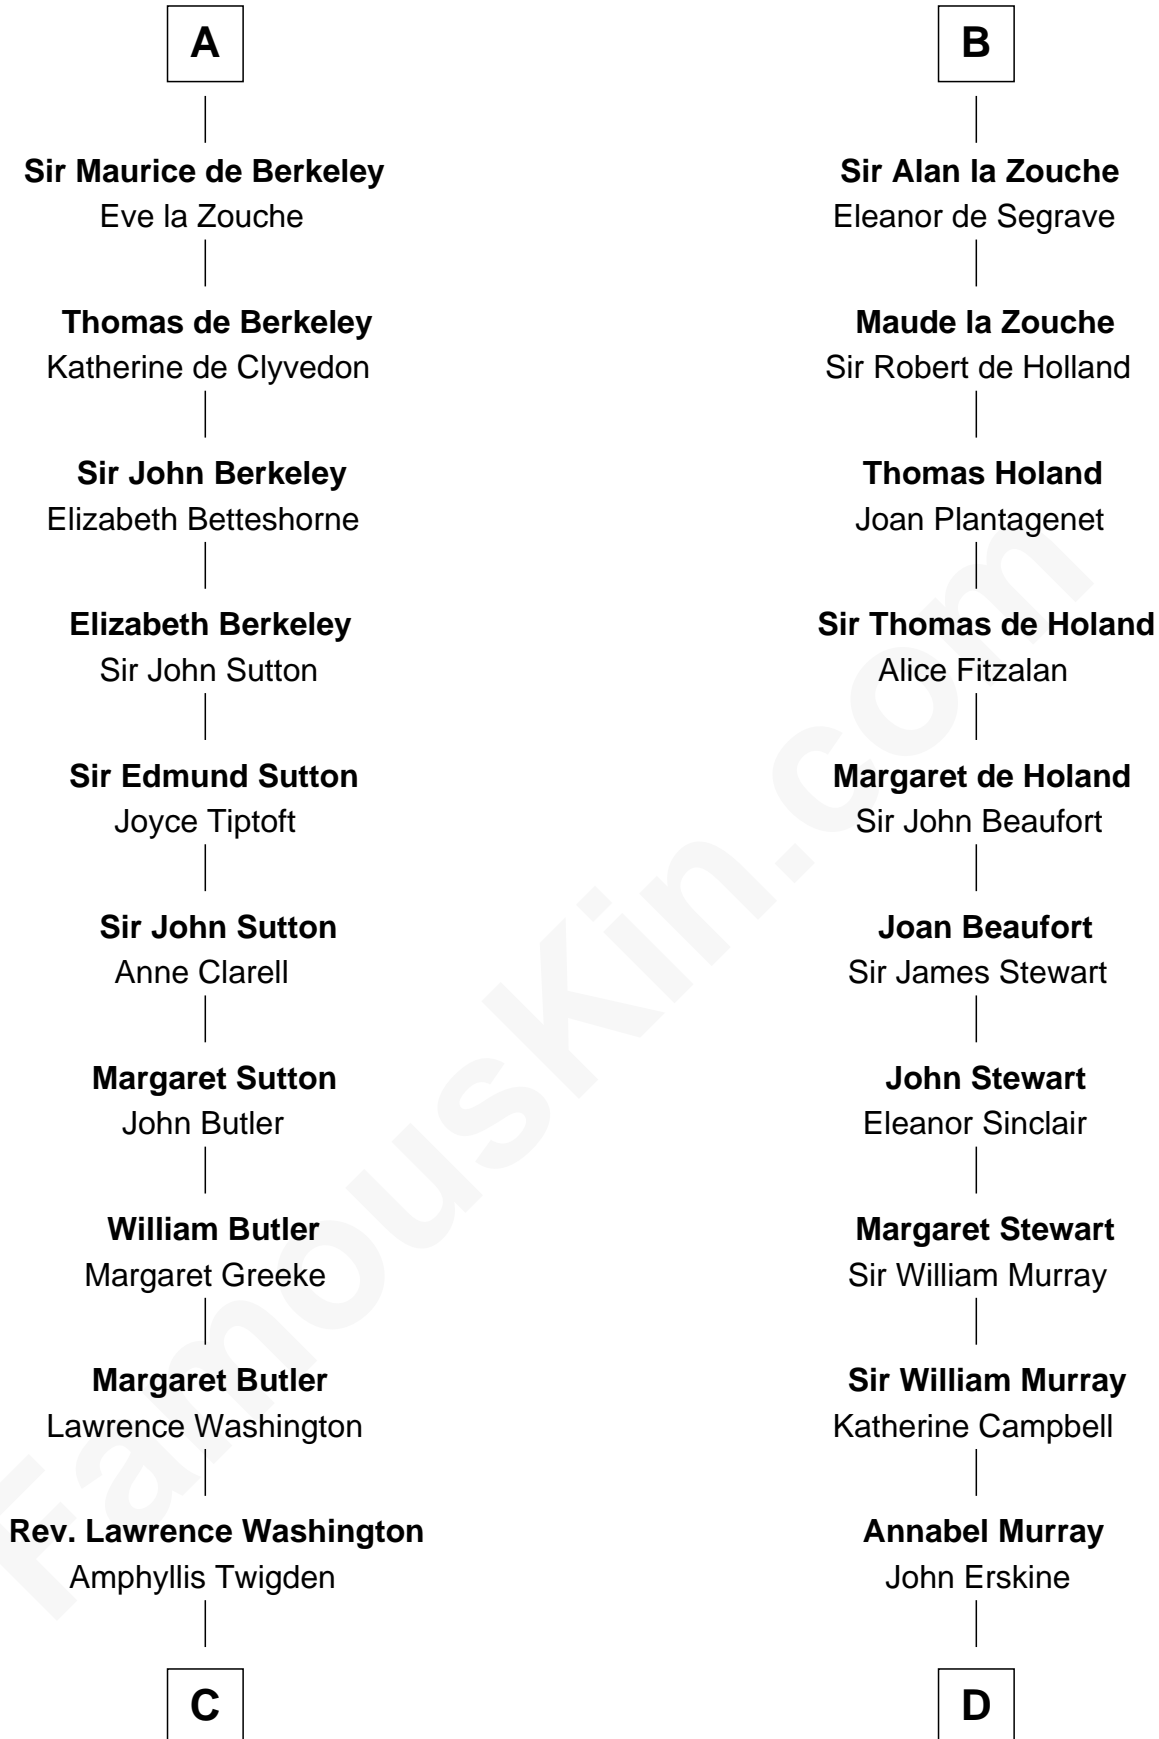

FamousKin.com
Relationship Chart of
George Washington
1st U.S. President

20th cousin 1 time removed of
Major John Pitcairn
British Commander at Battle of Lexington

Hugh de Grantmesnil

C

John Washington

Anne Pope

Lawrence Washington

Mildred Warner

Augustine Washington

Mary Ball

George Washington

1st U.S. President

D

John Erskine

Mary Stewart

Sir Charles Erskine

Mary Hope

Mary Erskine

William Hamilton

Katherine Hamilton

Rev. David Pitcairn

Major John Pitcairn