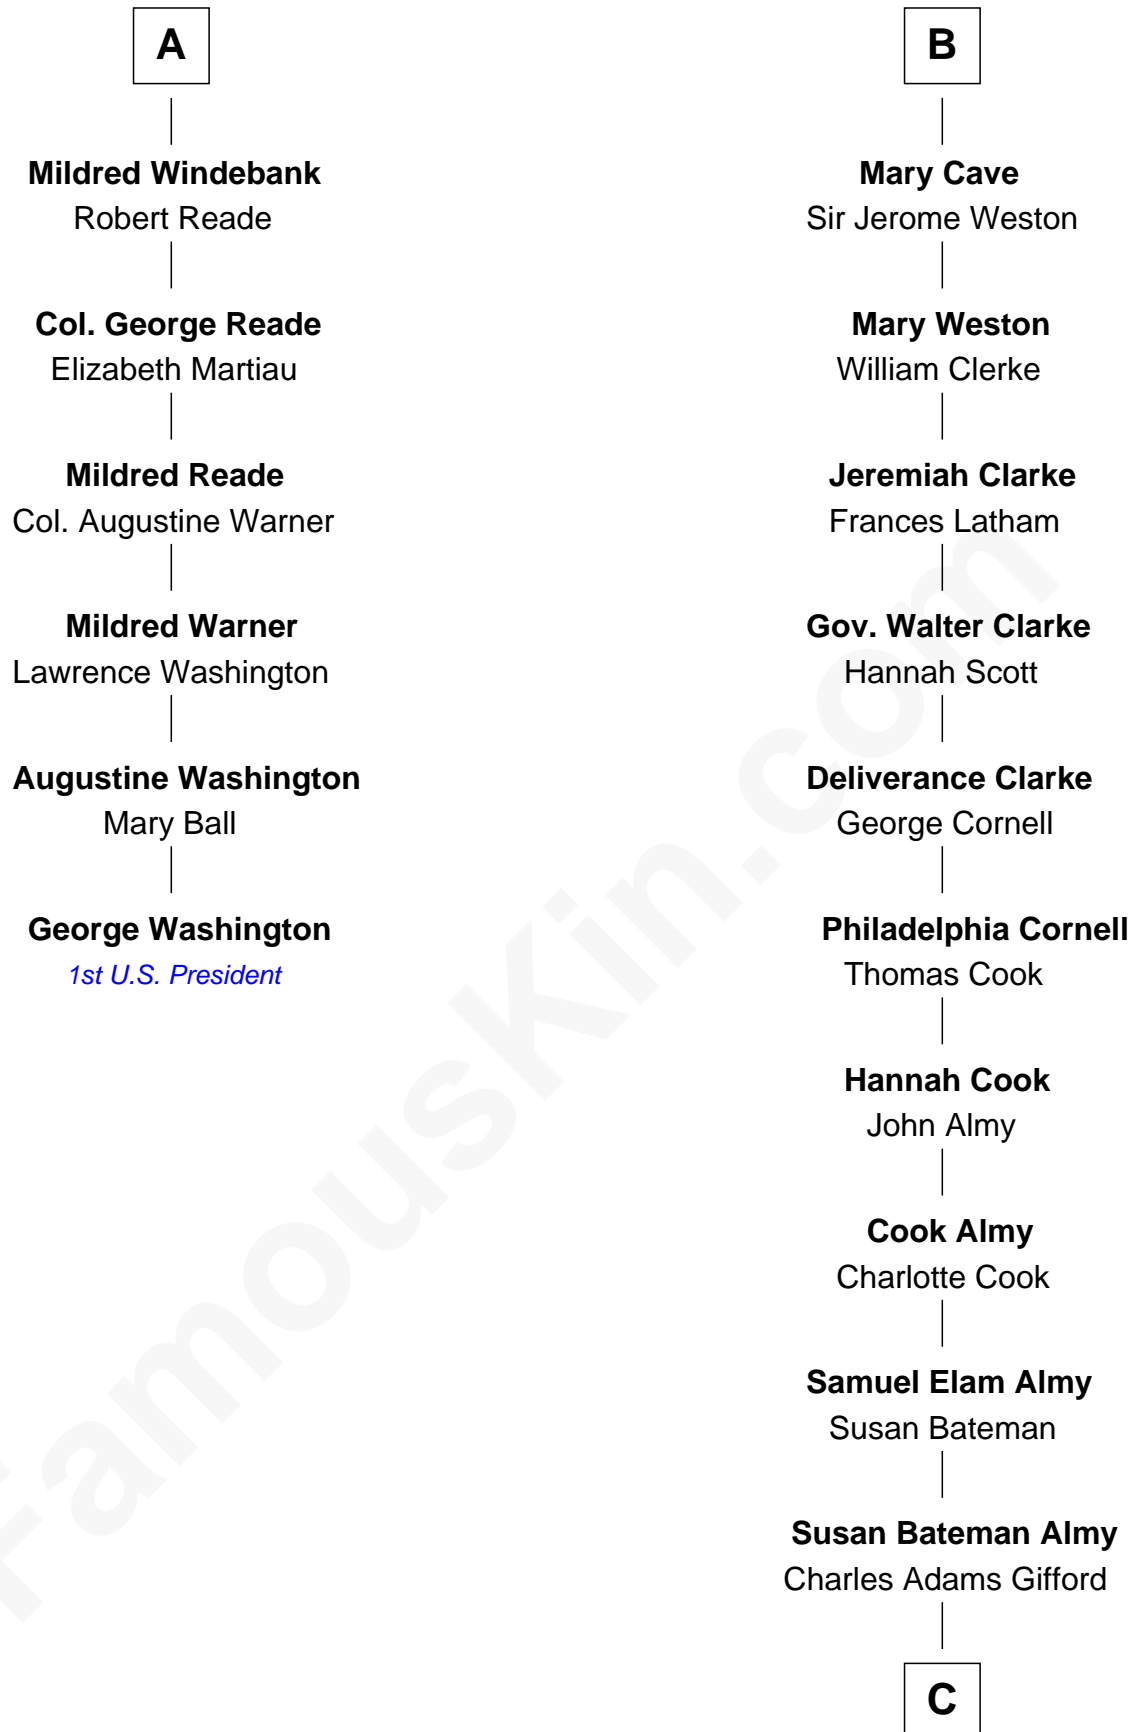

## Relationship Chart of

### George Washington

1st U.S. President

12th cousin 7 times removed of

**Marilyn Monroe**  
Actress, Model, and Singer

C

**Frederick Almy Gifford**  
Elizabeth Easton Tennant

**Charles Stanley Gifford**  
Gladys Pearl Monroe

**Marilyn Monroe**  
*Actress, Model, and Singer*

FamousKin.com