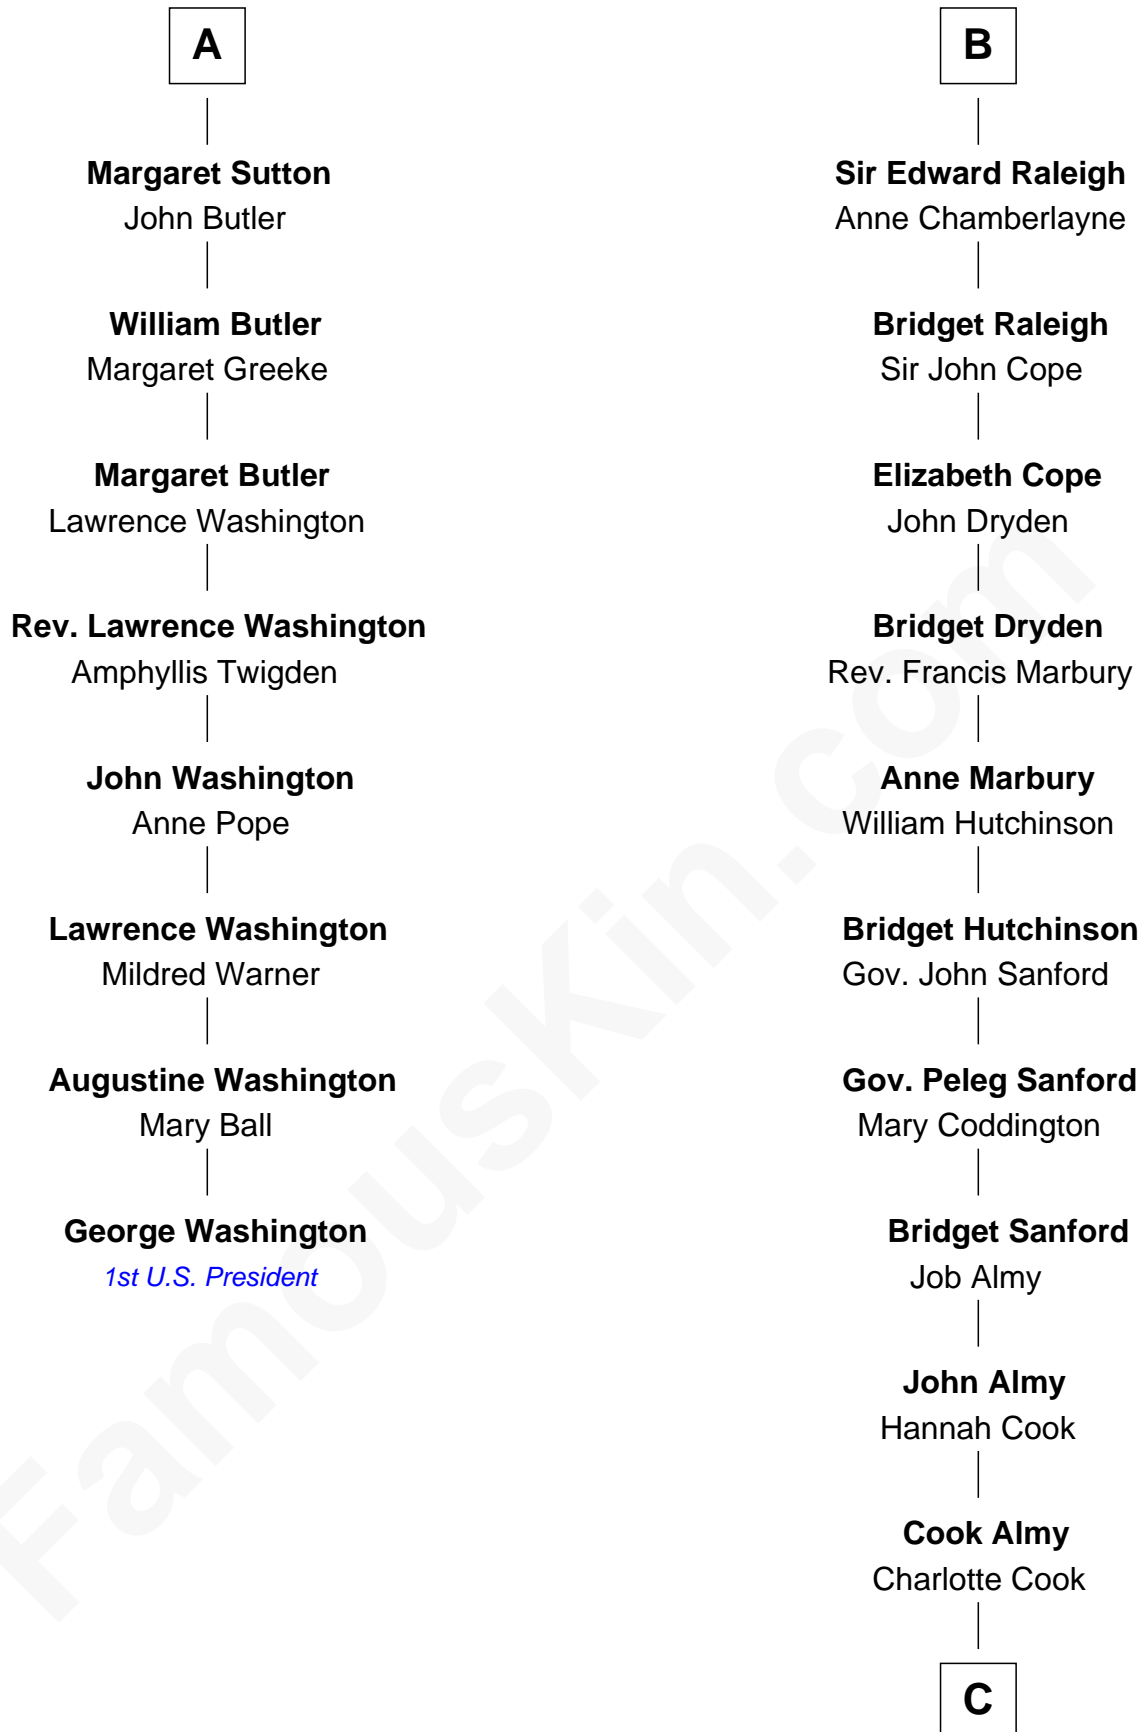

FamousKin.com

Relationship Chart of

George Washington

1st U.S. President

14th cousin 7 times removed of

Marilyn Monroe
Actress, Model, and Singer

C

Samuel Elam Almy

Susan Bateman

Susan Bateman Almy

Charles Adams Gifford

Frederick Almy Gifford

Elizabeth Easton Tennant

Charles Stanley Gifford

Gladys Pearl Monroe

Marilyn Monroe

Actress, Model, and Singer