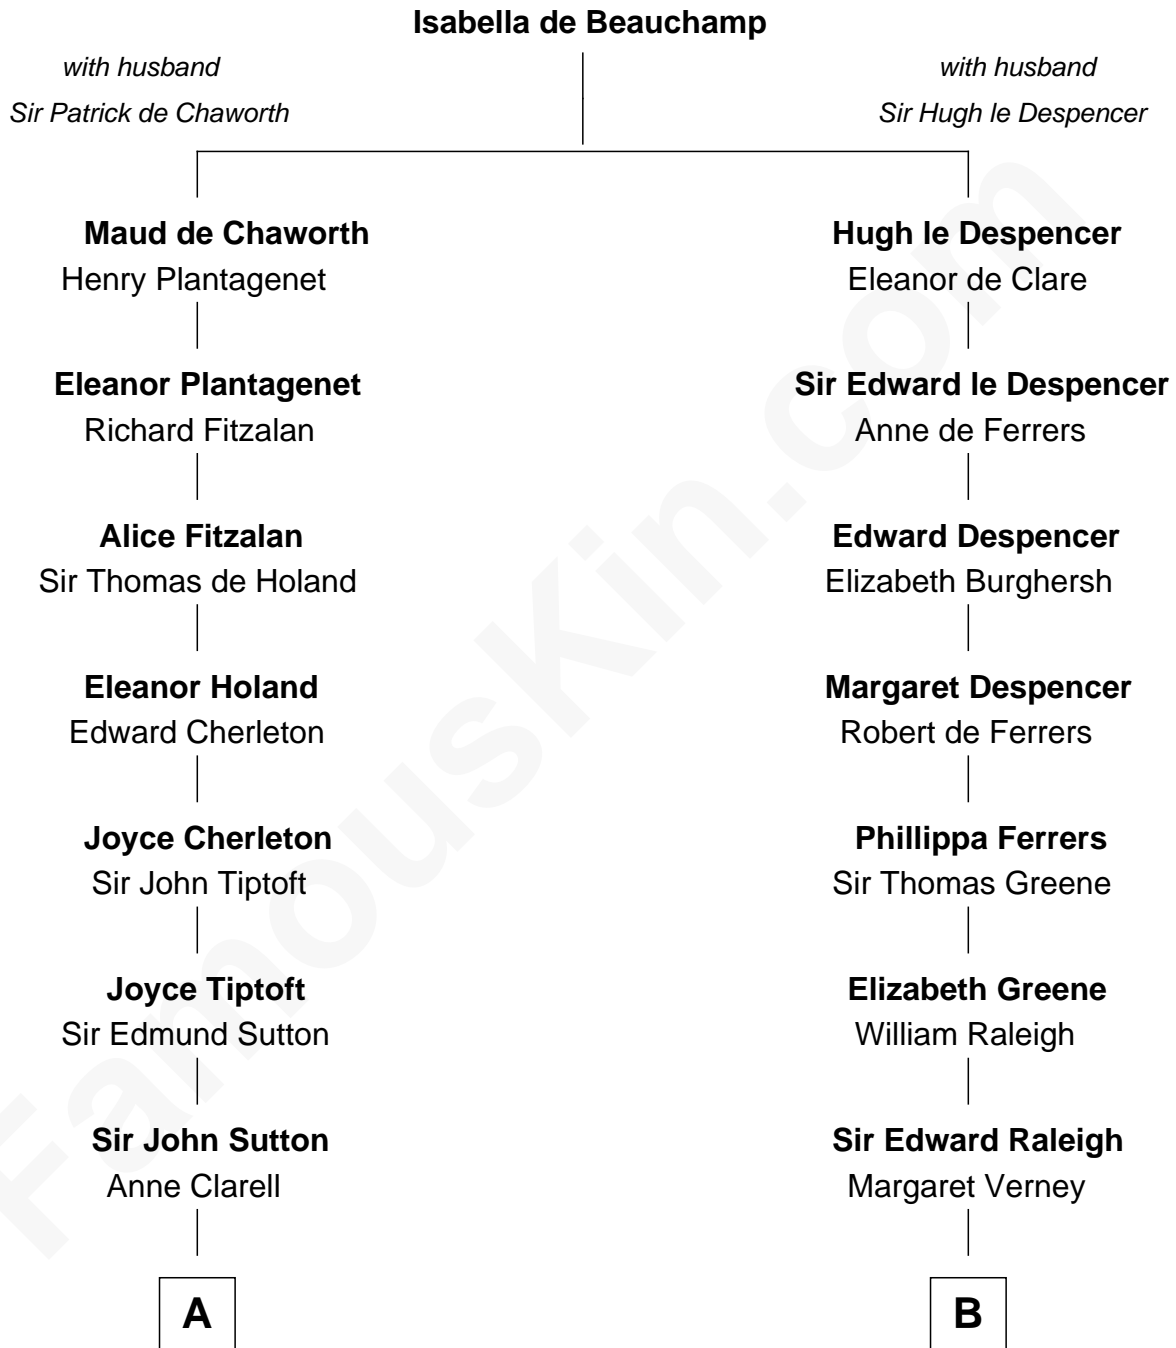

FamousKin.com

Relationship Chart of

George Washington

1st U.S. President

14th cousin 7 times removed of

Marilyn Monroe
Actress, Model, and Singer

C

Samuel Elam Almy

Susan Bateman

Susan Bateman Almy

Charles Adams Gifford

Frederick Almy Gifford

Elizabeth Easton Tennant

Charles Stanley Gifford

Gladys Pearl Monroe

Marilyn Monroe