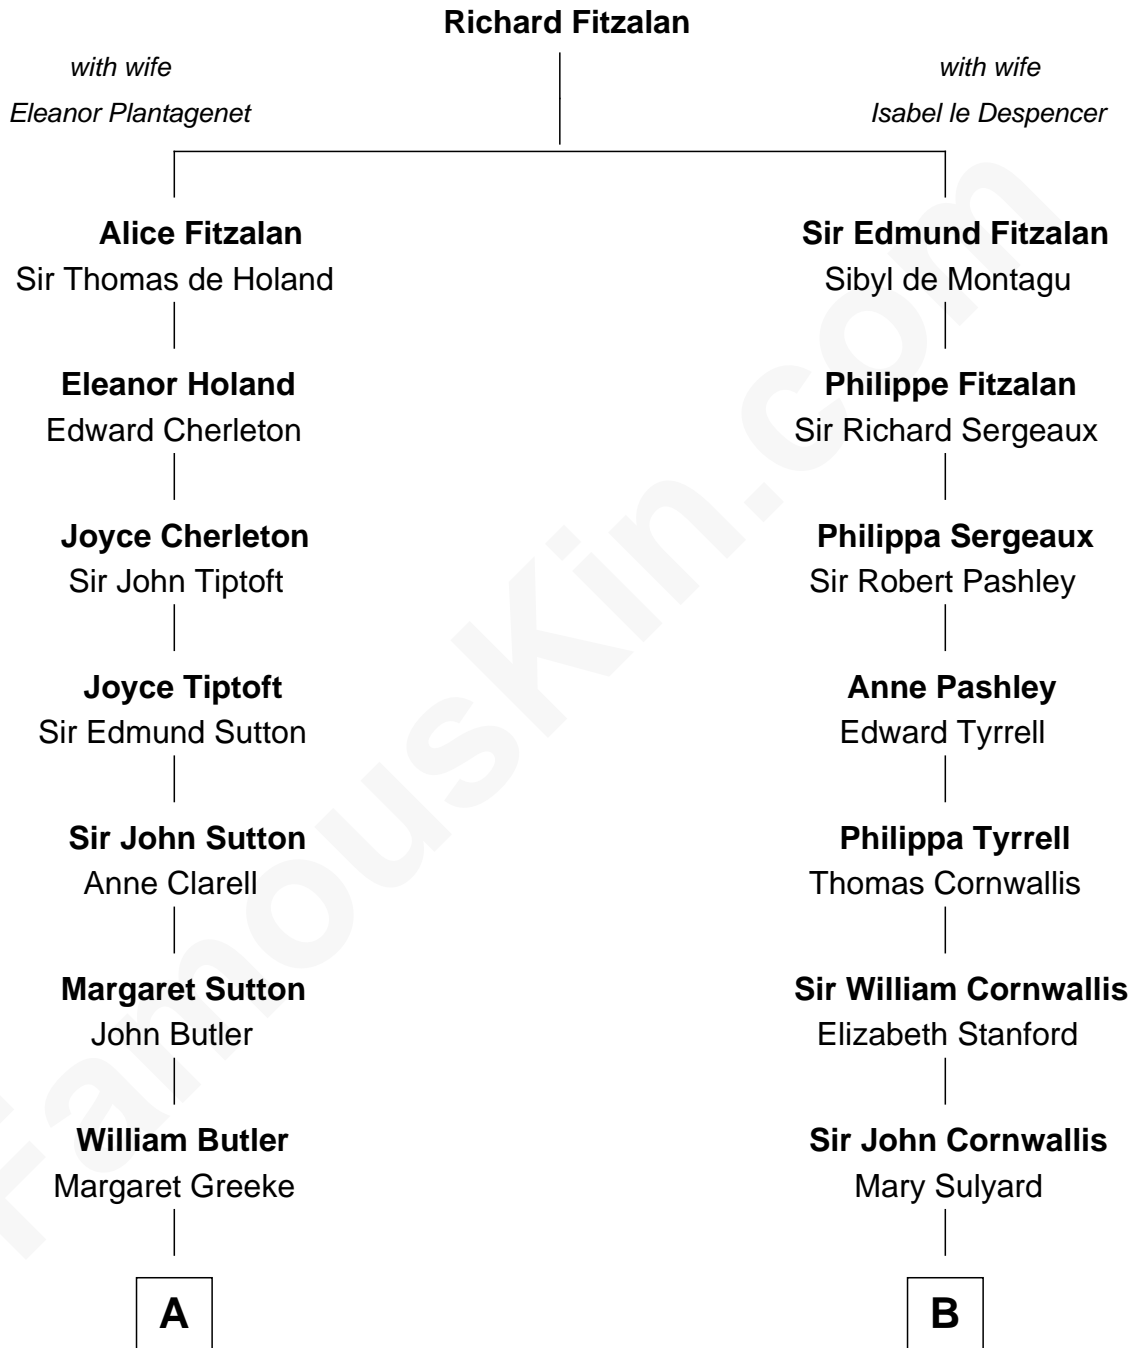

FamousKin.com
Relationship Chart of
George Washington
1st U.S. President

12th cousin 8 times removed of

Marilyn Monroe
Actress, Model, and Singer

C

Elizabeth Cutting Easton
William Congdon Tennant

Elizabeth Easton Tennant
Frederick Almy Gifford

Charles Stanley Gifford
Gladys Pearl Monroe

Marilyn Monroe
Actress, Model, and Singer

FamousKin.com