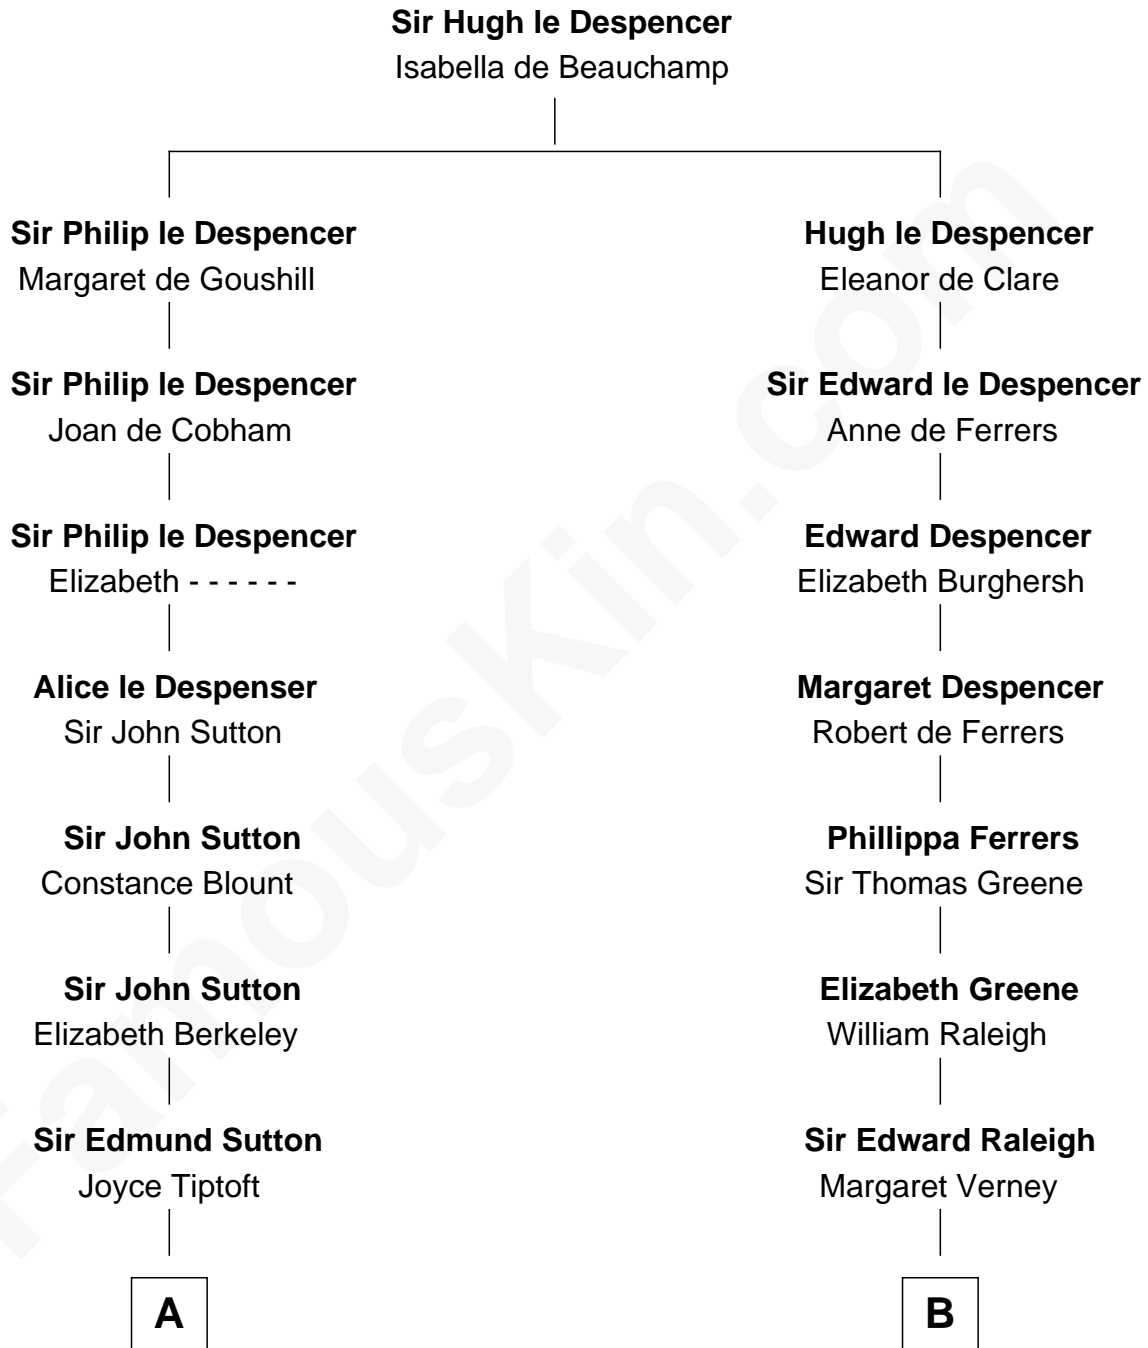

FamousKin.com
Relationship Chart of
George Washington
1st U.S. President

15th cousin 6 times removed of

Marilyn Monroe
Actress, Model, and Singer

C

—
Samuel Elam Almy

Susan Bateman

—
Susan Bateman Almy

Charles Adams Gifford

—
Frederick Almy Gifford

Elizabeth Easton Tennant

—
Charles Stanley Gifford

Gladys Pearl Monroe

—
Marilyn Monroe

Actress, Model, and Singer