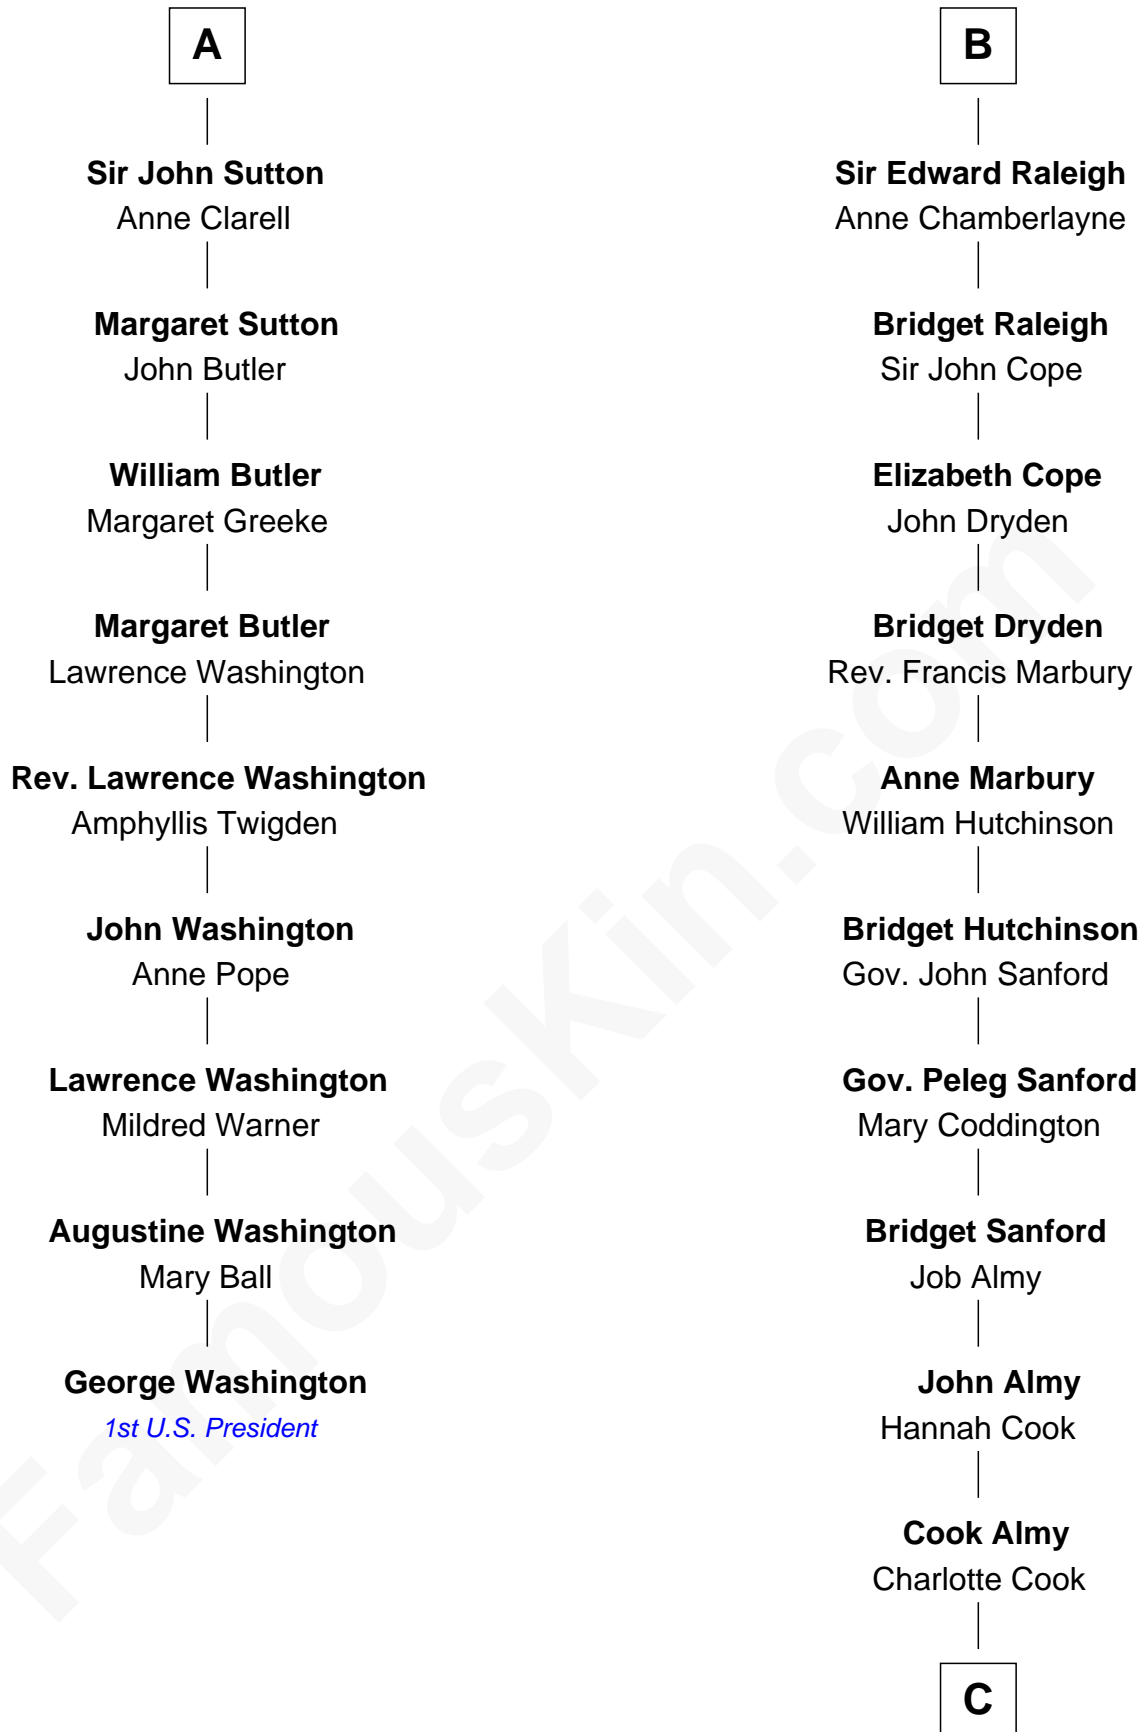

FamousKin.com
Relationship Chart of
George Washington
1st U.S. President

15th cousin 6 times removed of

Marilyn Monroe
Actress, Model, and Singer

C

—
Samuel Elam Almy

Susan Bateman

—
Susan Bateman Almy

Charles Adams Gifford

—
Frederick Almy Gifford

Elizabeth Easton Tennant

—
Charles Stanley Gifford

Gladys Pearl Monroe

—
Marilyn Monroe

Actress, Model, and Singer