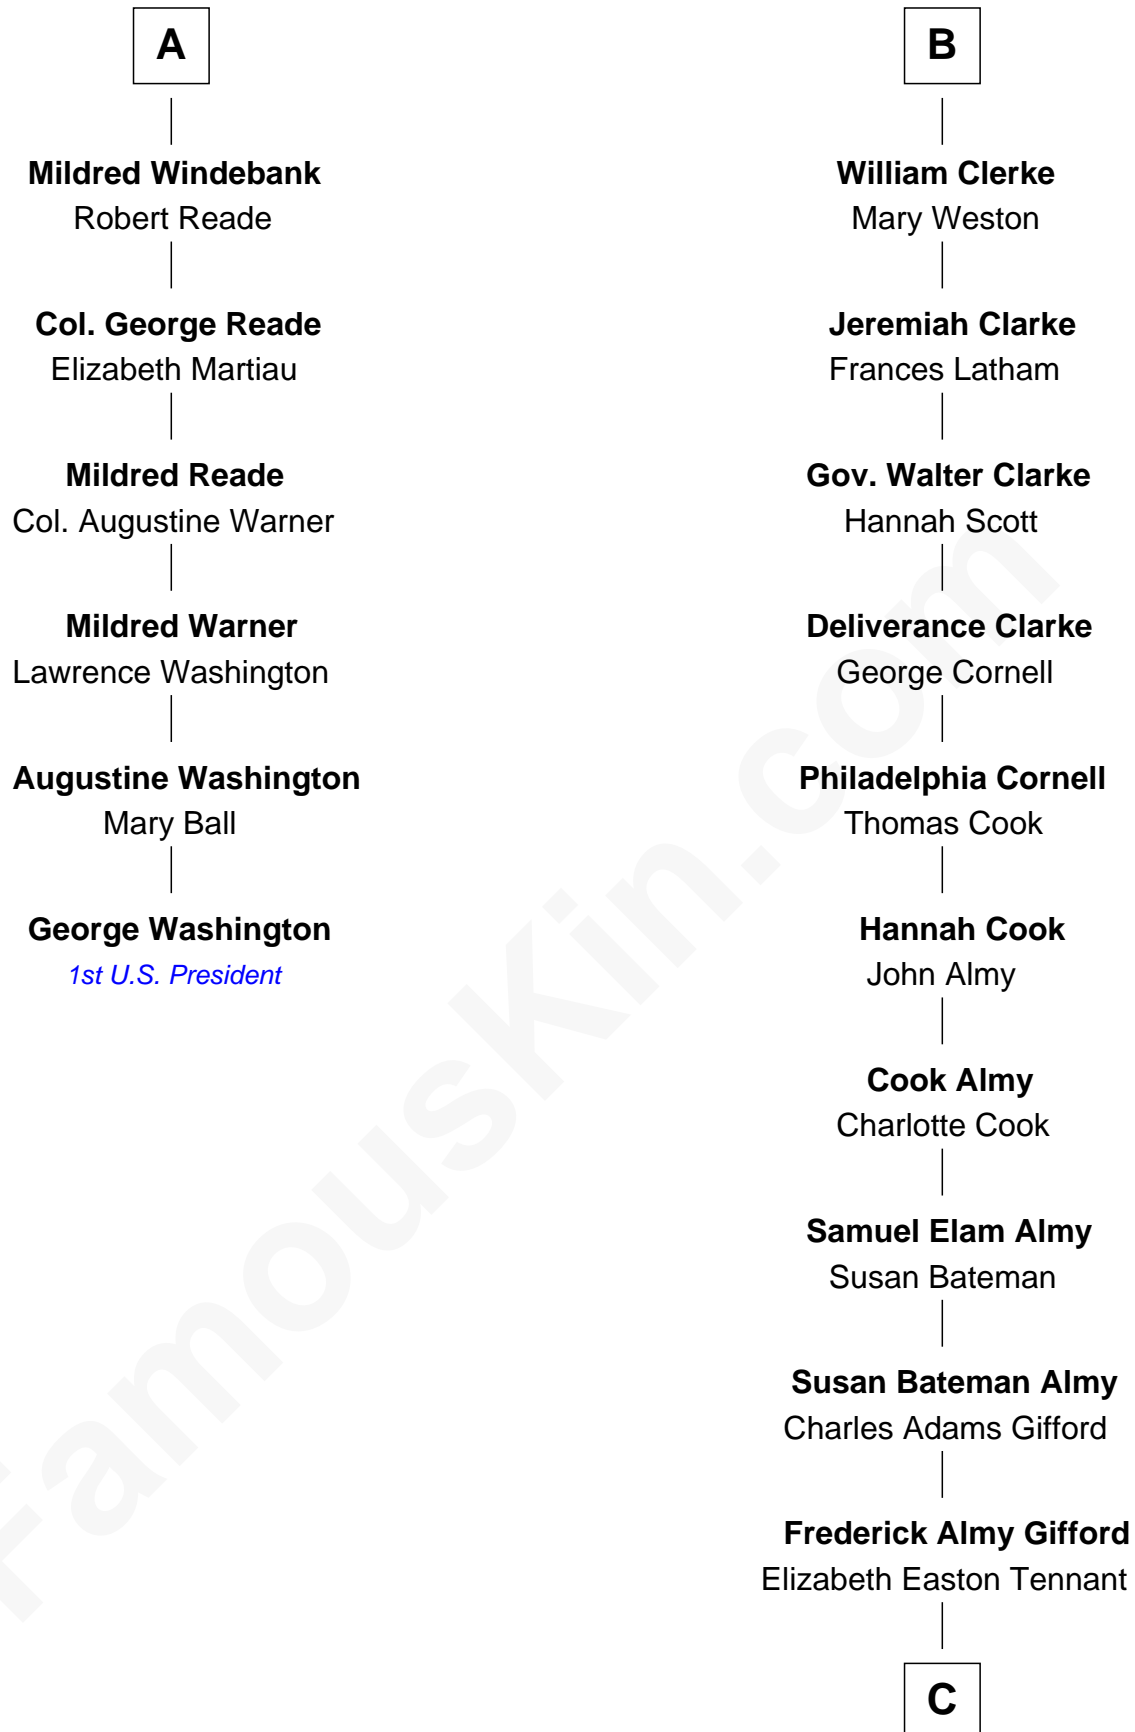

FamousKin.com
Relationship Chart of
George Washington
1st U.S. President

12th cousin 6 times removed of

Marilyn Monroe
Actress, Model, and Singer

John de Welles
Maud de Roos

John de Welles
Eleanor de Mowbray

Eudo de Welles
Maud de Greystoke

Sir Lionel de Welles
Joan de Waterton

Margaret de Welles
Sir Thomas Dymoke

Sir Robert Dymoke
Ann Sparrow

Sir Edward Dymoke
Anne Talboys

Frances Dymoke
Sir Thomas Windebank

A

Margery de Welles
Stephen le Scrope

Maude le Scrope
Sir Baldwin Freville

Elizabeth Freville
Sir Thomas Ferrers

Sir Henry Ferrers
Margaret Heckstall

Elizabeth Ferrers
James Clerke

George Clerke
Elizabeth Wilsford

James Clerke
Mary Saxby

B

C

Charles Stanley Gifford

Gladys Pearl Monroe

Marilyn Monroe

Actress, Model, and Singer

FamousKin.com