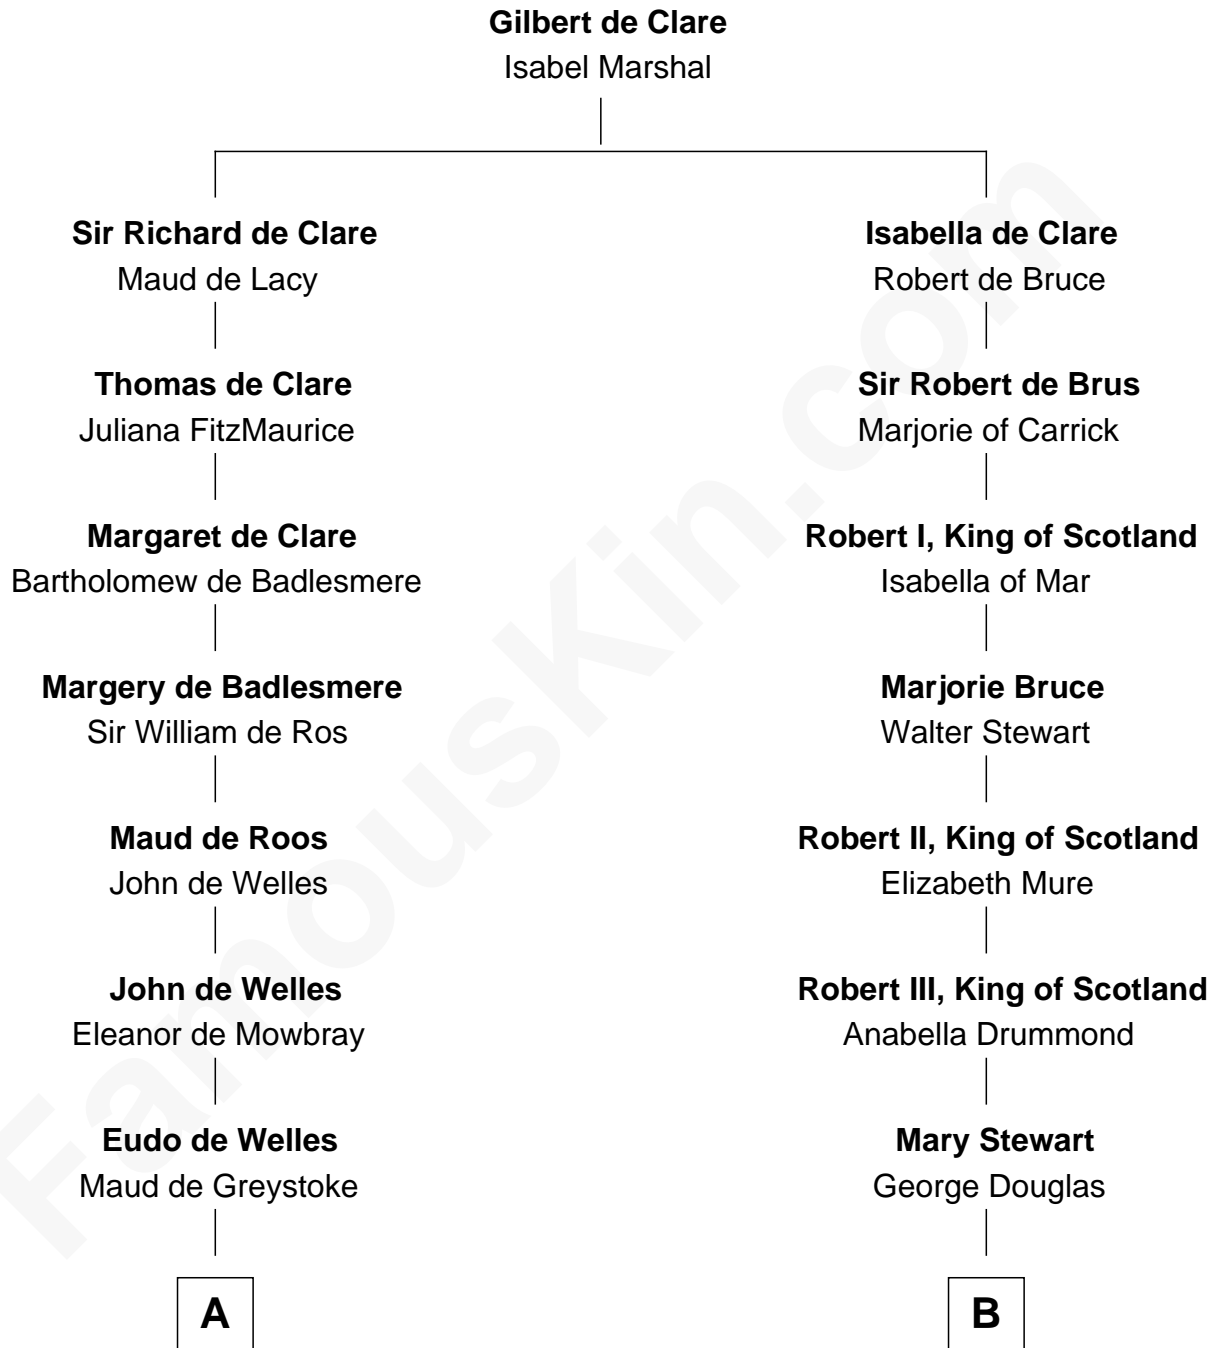

FamousKin.com
Relationship Chart of
George Washington
1st U.S. President

17th cousin 3 times removed of
Noel Coward
Playwright, Actor, and Songwriter

C

Henry Veitch

Margaret Harrison

Henry Gordon Veitch

Mary Kathleen Synch

Violet Agnes Veitch

Arthur Sabin Coward

Noel Coward

Playwright, Actor, and Songwriter