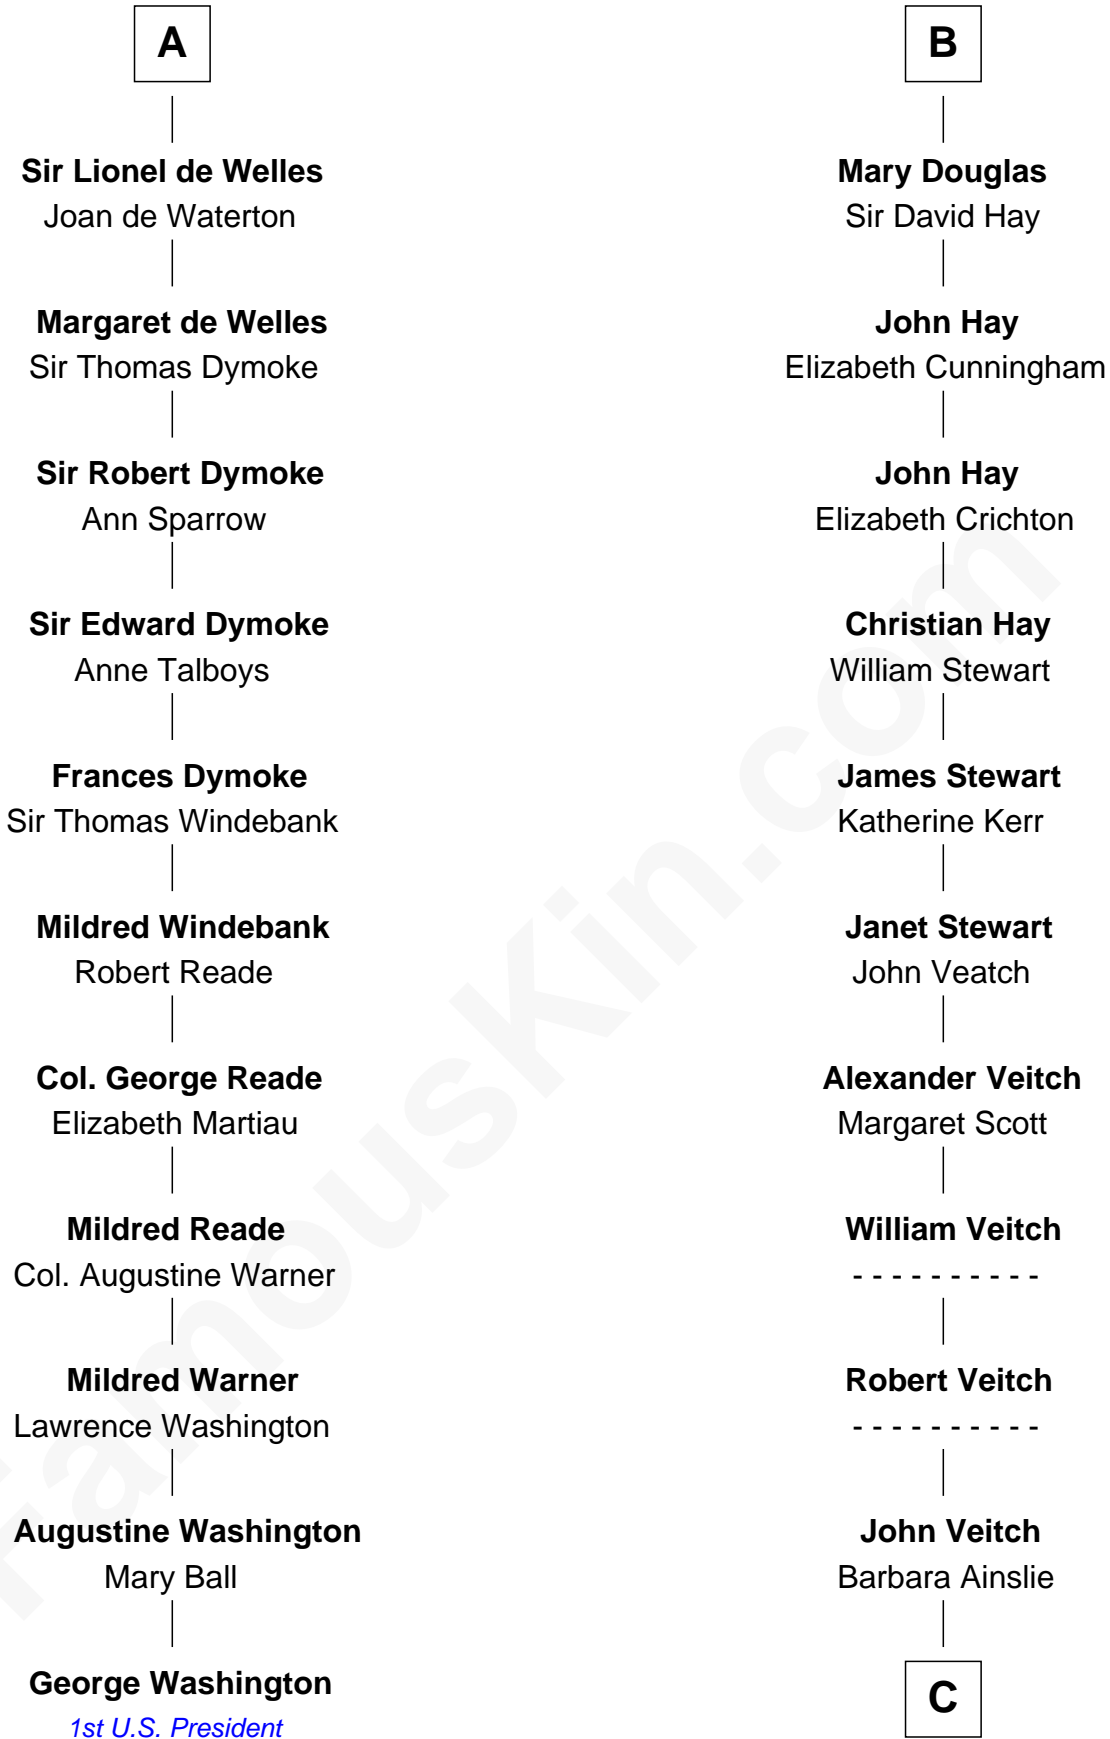

FamousKin.com
Relationship Chart of
George Washington
1st U.S. President

17th cousin 3 times removed of
Noel Coward
Playwright, Actor, and Songwriter

C

Henry Veitch

Margaret Harrison

Henry Gordon Veitch

Mary Kathleen Synch

Violet Agnes Veitch

Arthur Sabin Coward

Noel Coward

Playwright, Actor, and Songwriter