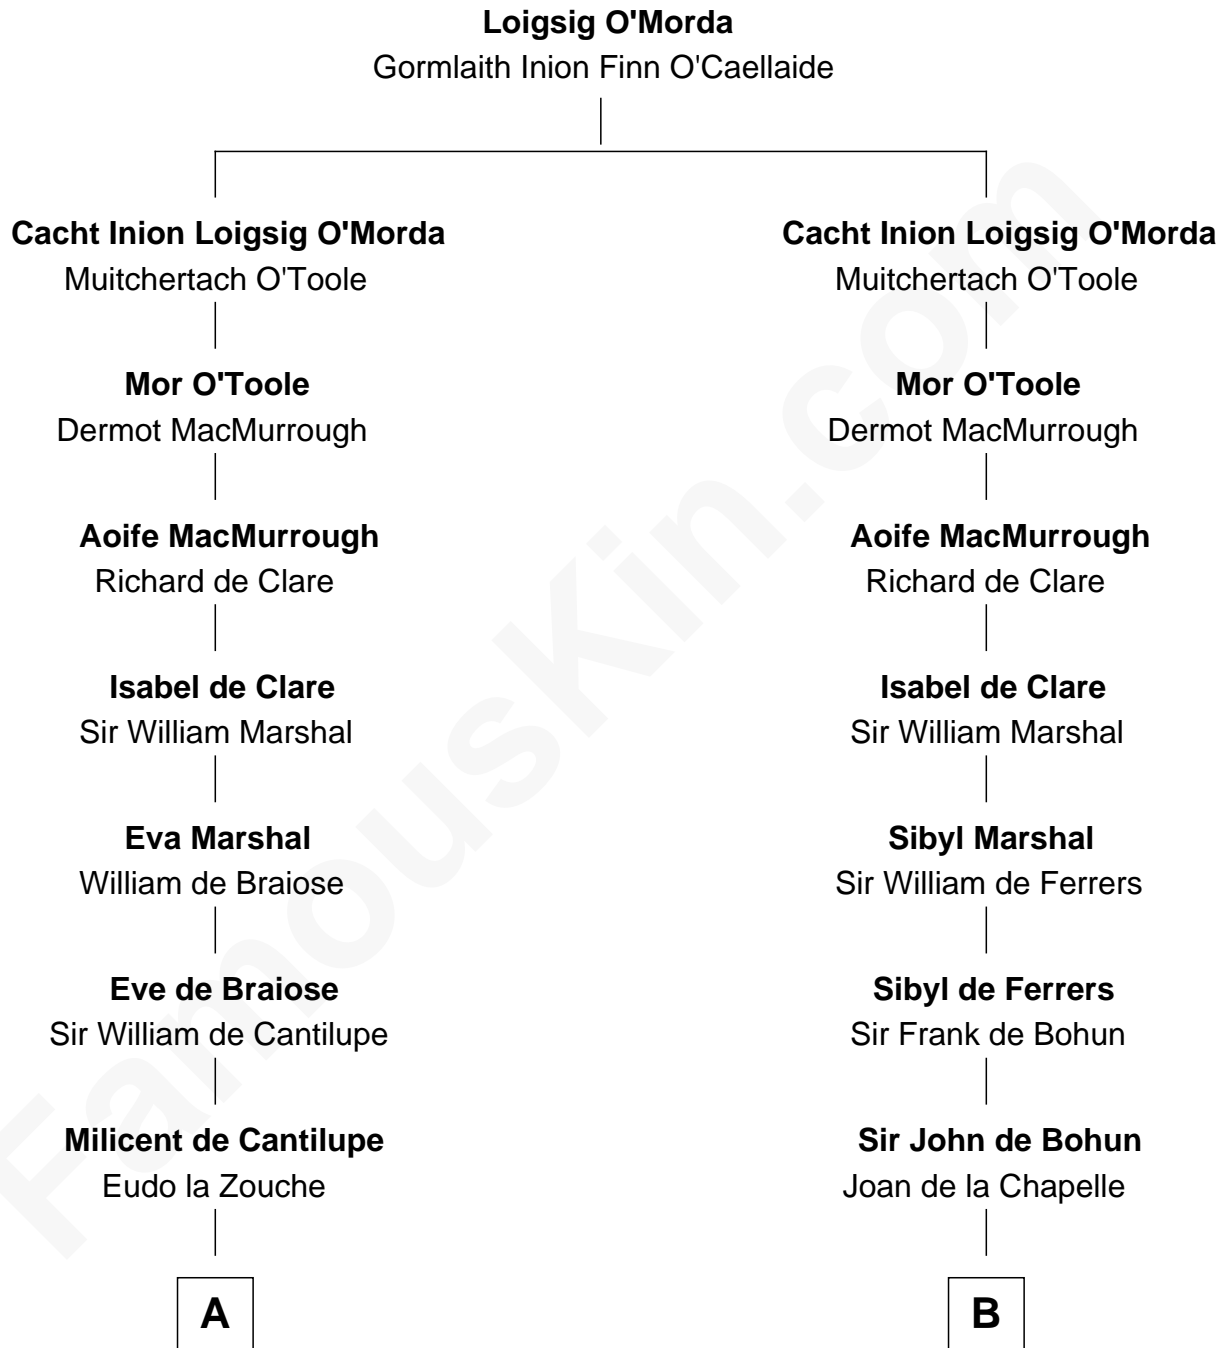

FamousKin.com
Relationship Chart of
George Washington
1st U.S. President

17th cousin 3 times removed of
Edmund Waller
English Poet and Politician

C

—
John Washington

Anne Pope

—
Lawrence Washington

Mildred Warner

—
Augustine Washington

Mary Ball

—
George Washington

1st U.S. President

FamousKin.com