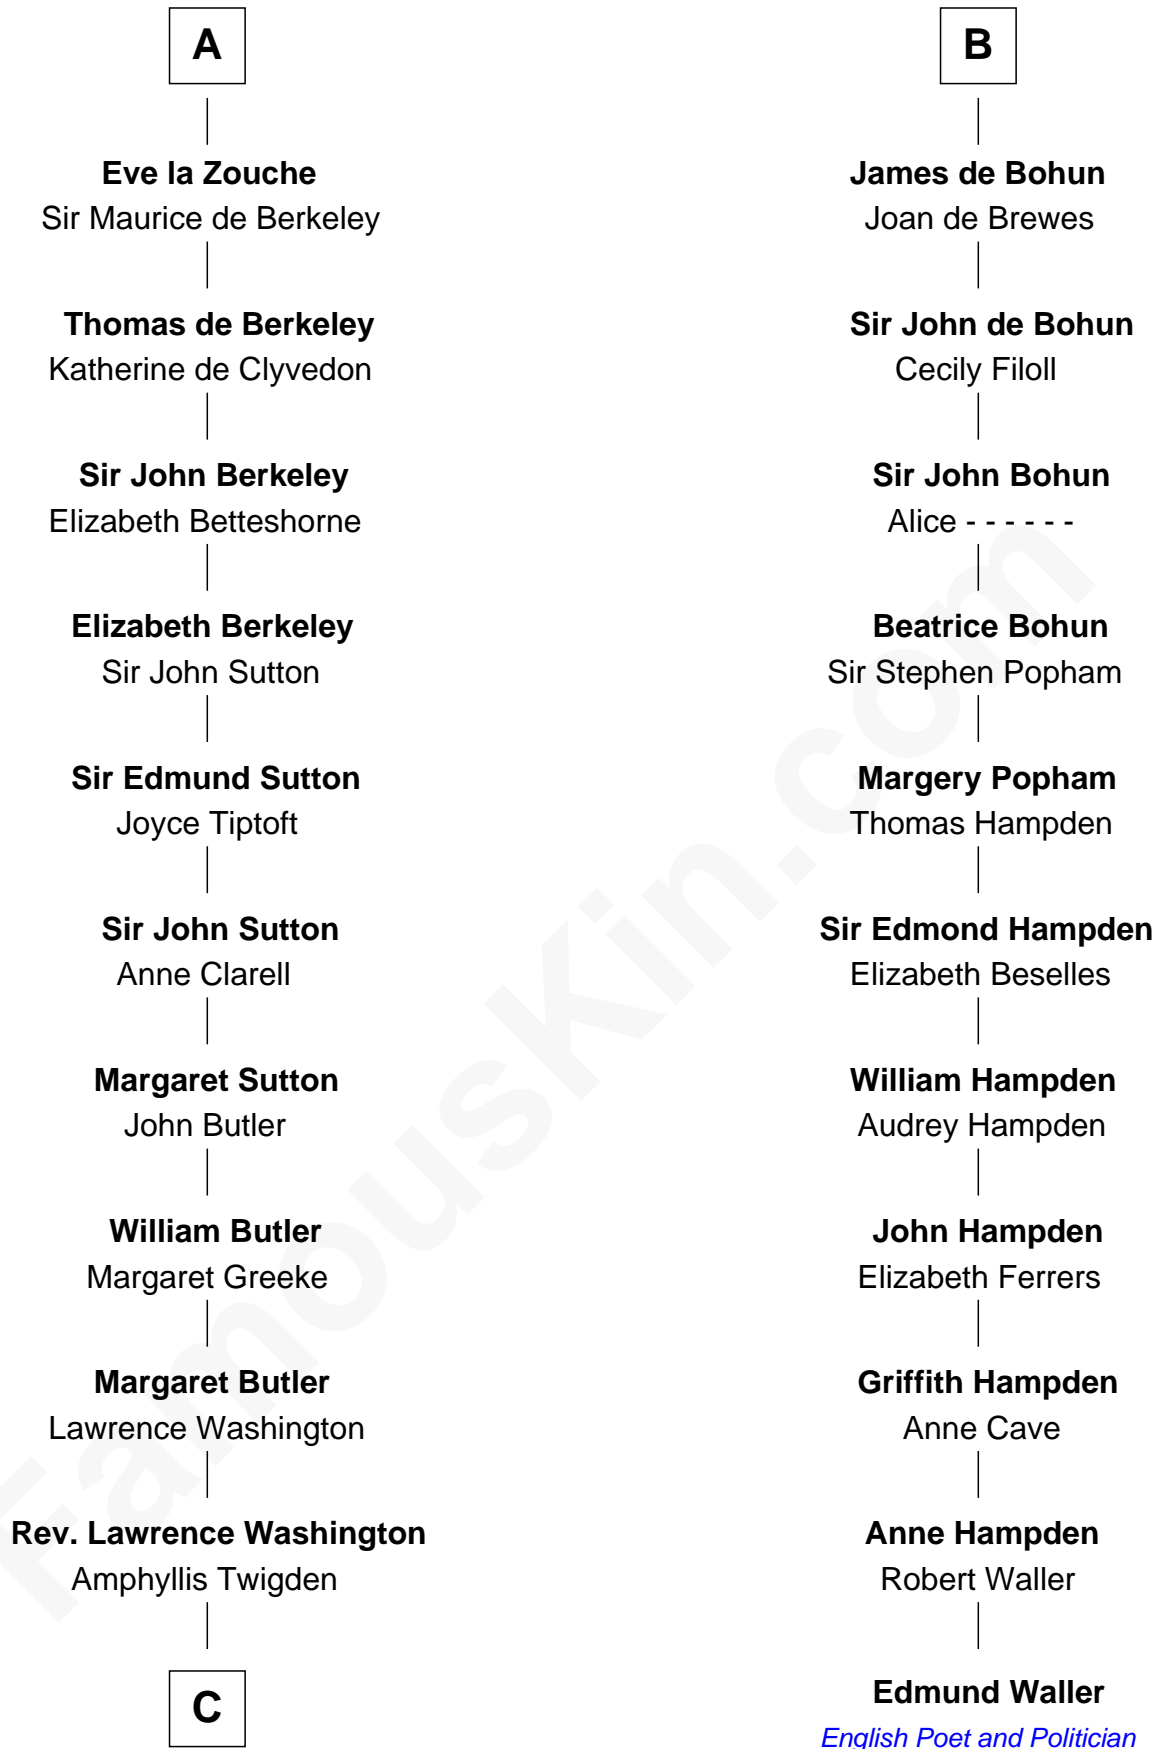

FamousKin.com
Relationship Chart of
George Washington
1st U.S. President

17th cousin 3 times removed of
Edmund Waller
English Poet and Politician

C

—
John Washington

Anne Pope

—
Lawrence Washington

Mildred Warner

—
Augustine Washington

Mary Ball

—
George Washington

1st U.S. President

FamousKin.com