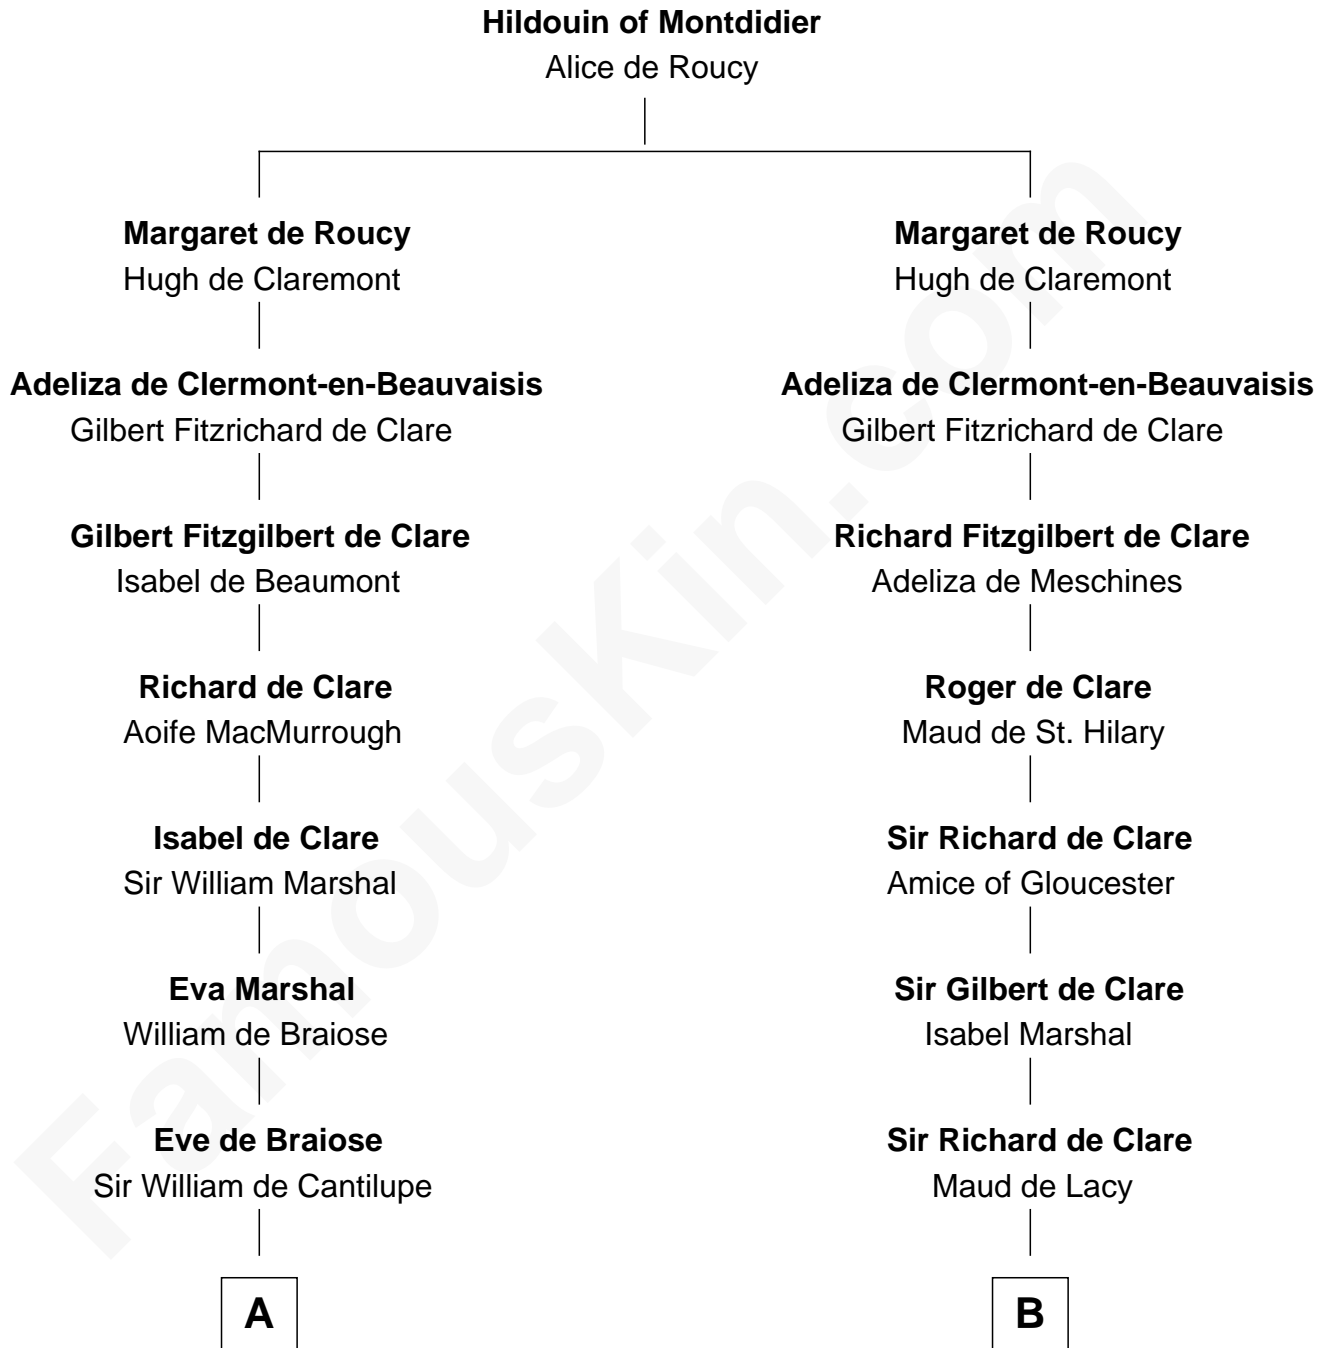

FamousKin.com
Relationship Chart of
George Washington
1st U.S. President

16th cousin 5 times removed of

Catherine Howard
5th Wife of King Henry VIII

FamousKin.com