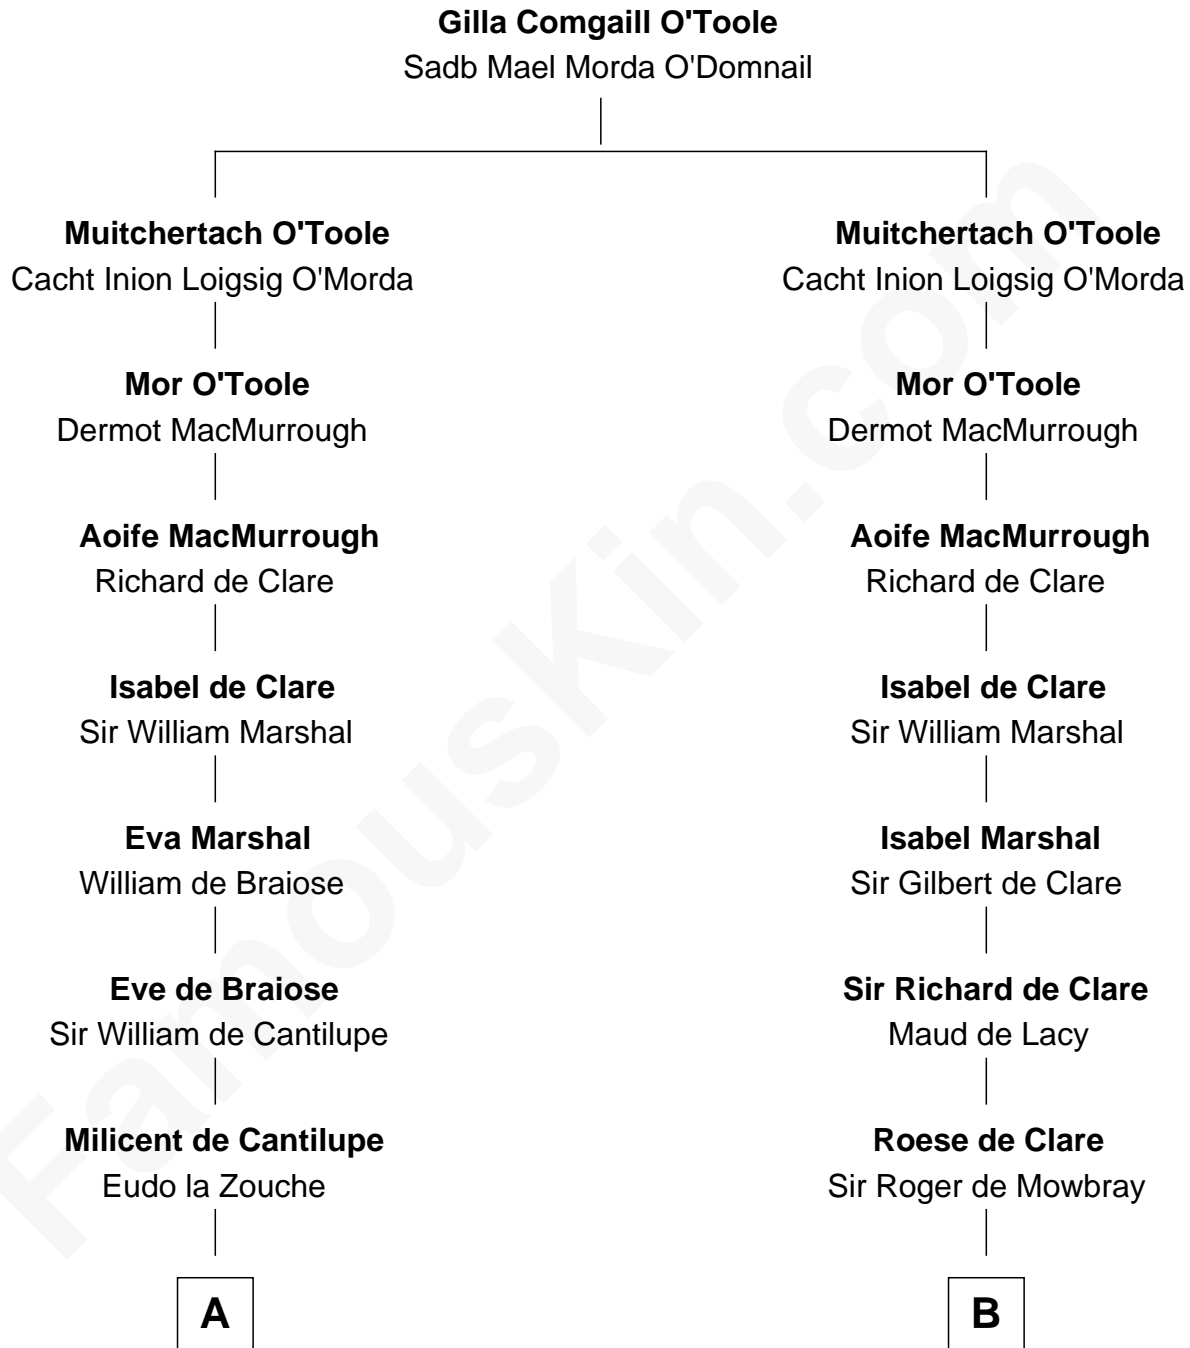

**FamousKin.com**  
**Relationship Chart of**  
**George Washington**  
*1st U.S. President*

15th cousin 5 times removed of  
**Catherine Howard**  
*5th Wife of King Henry VIII*

**C**

—  
**John Washington**

Anne Pope

—  
**Lawrence Washington**

Mildred Warner

—  
**Augustine Washington**

Mary Ball

—  
**George Washington**

*1st U.S. President*

FamousKin.com