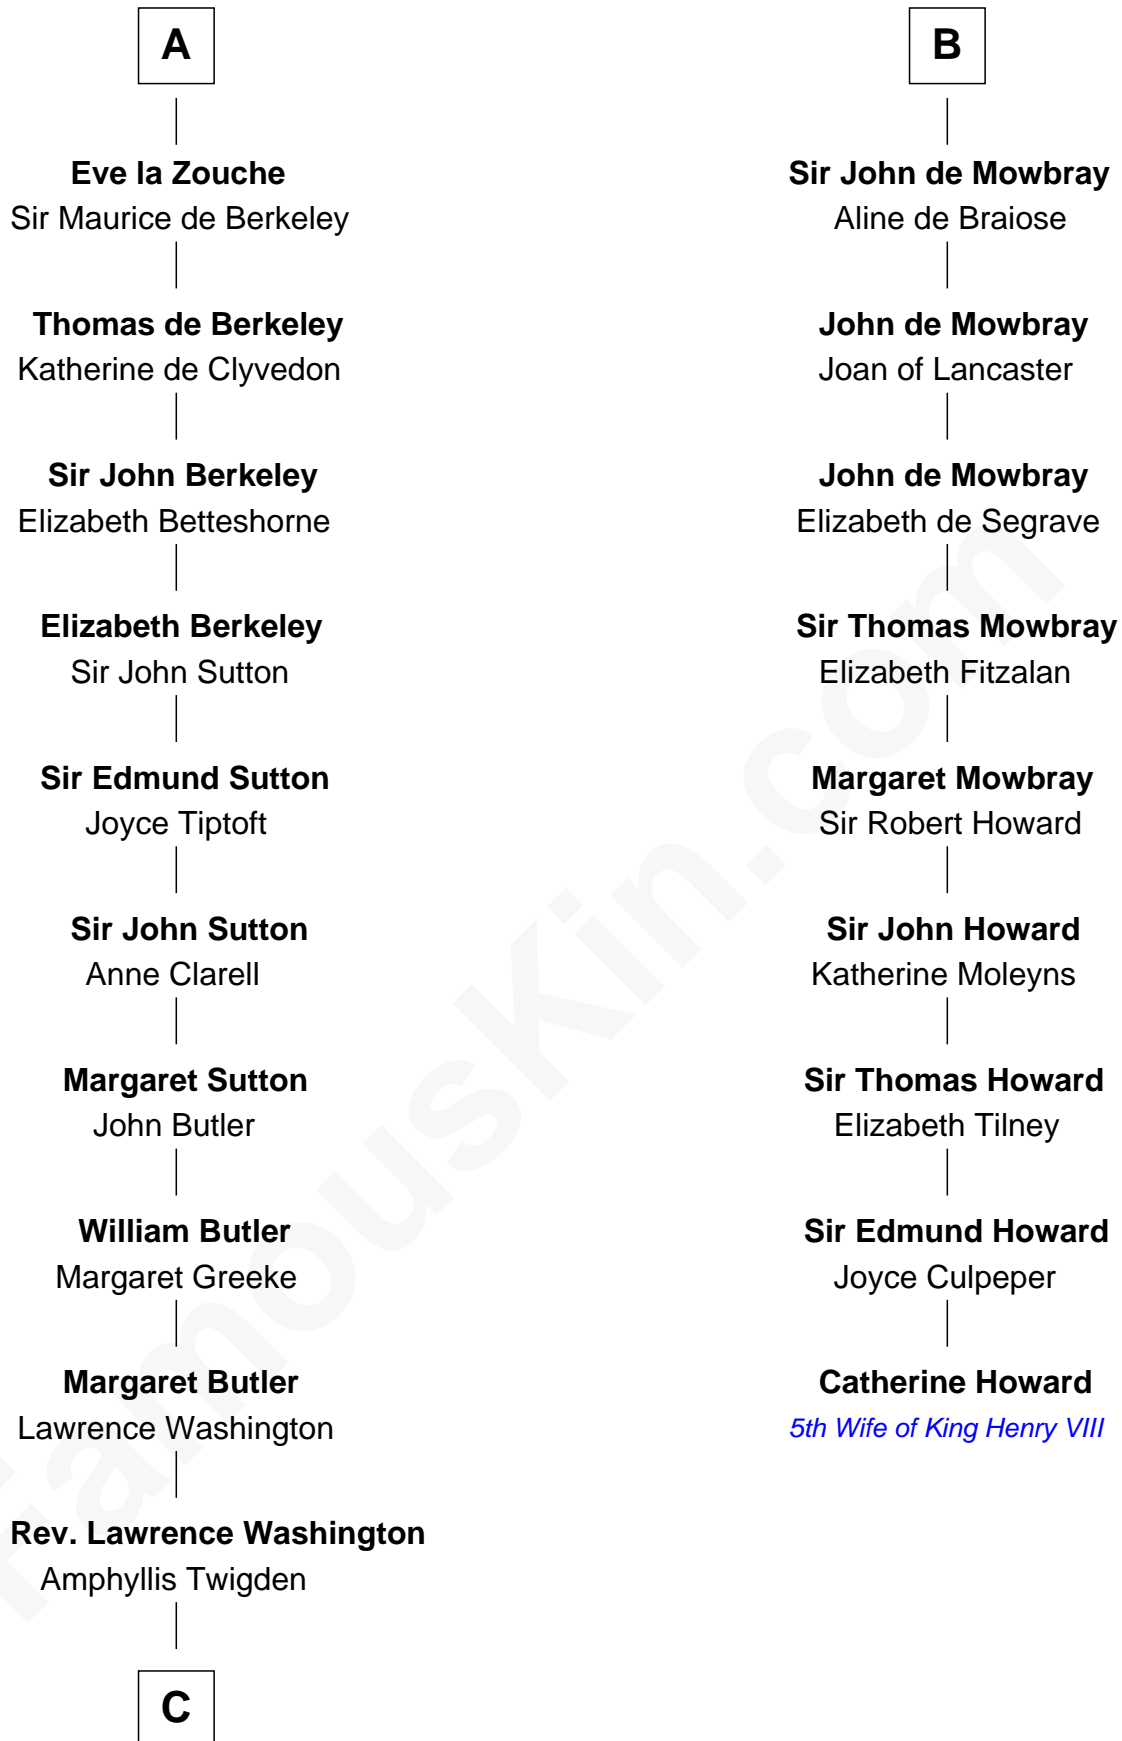

FamousKin.com
Relationship Chart of
George Washington
1st U.S. President

15th cousin 5 times removed of
Catherine Howard
5th Wife of King Henry VIII

C

—
John Washington

Anne Pope

—
Lawrence Washington

Mildred Warner

—
Augustine Washington

Mary Ball

—
George Washington

1st U.S. President

FamousKin.com