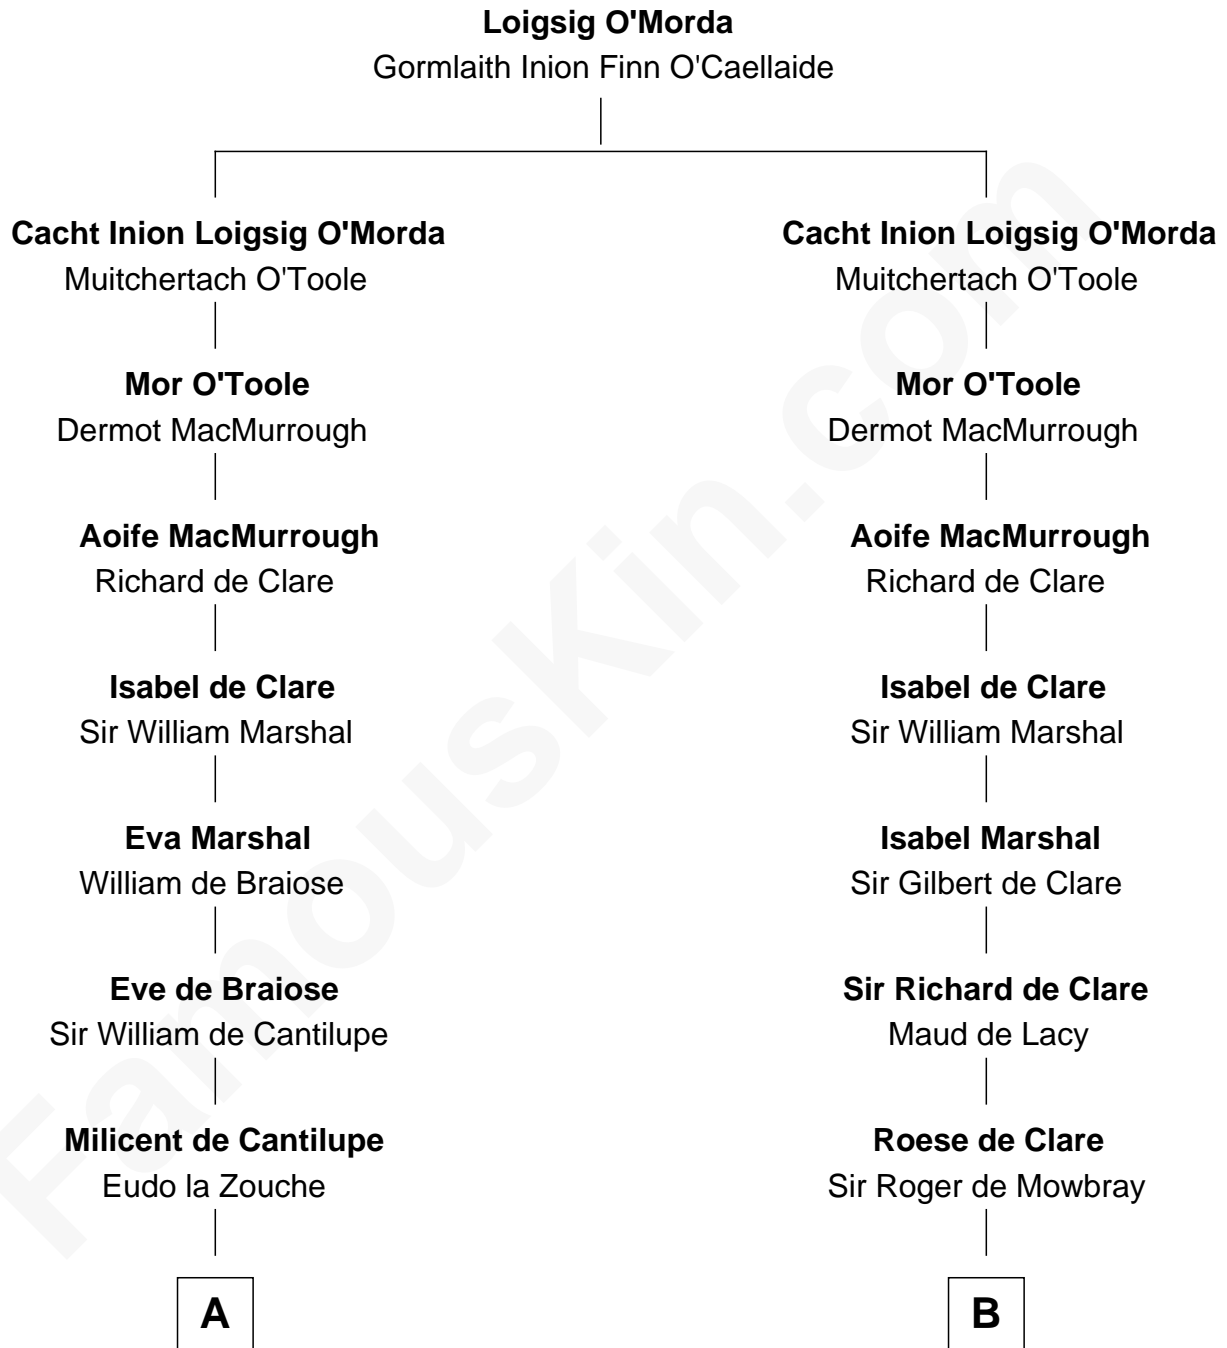

FamousKin.com
Relationship Chart of
George Washington
1st U.S. President

15th cousin 5 times removed of
Catherine Howard
5th Wife of King Henry VIII

C

—
John Washington

Anne Pope

—
Lawrence Washington

Mildred Warner

—
Augustine Washington

Mary Ball

—
George Washington

1st U.S. President

FamousKin.com