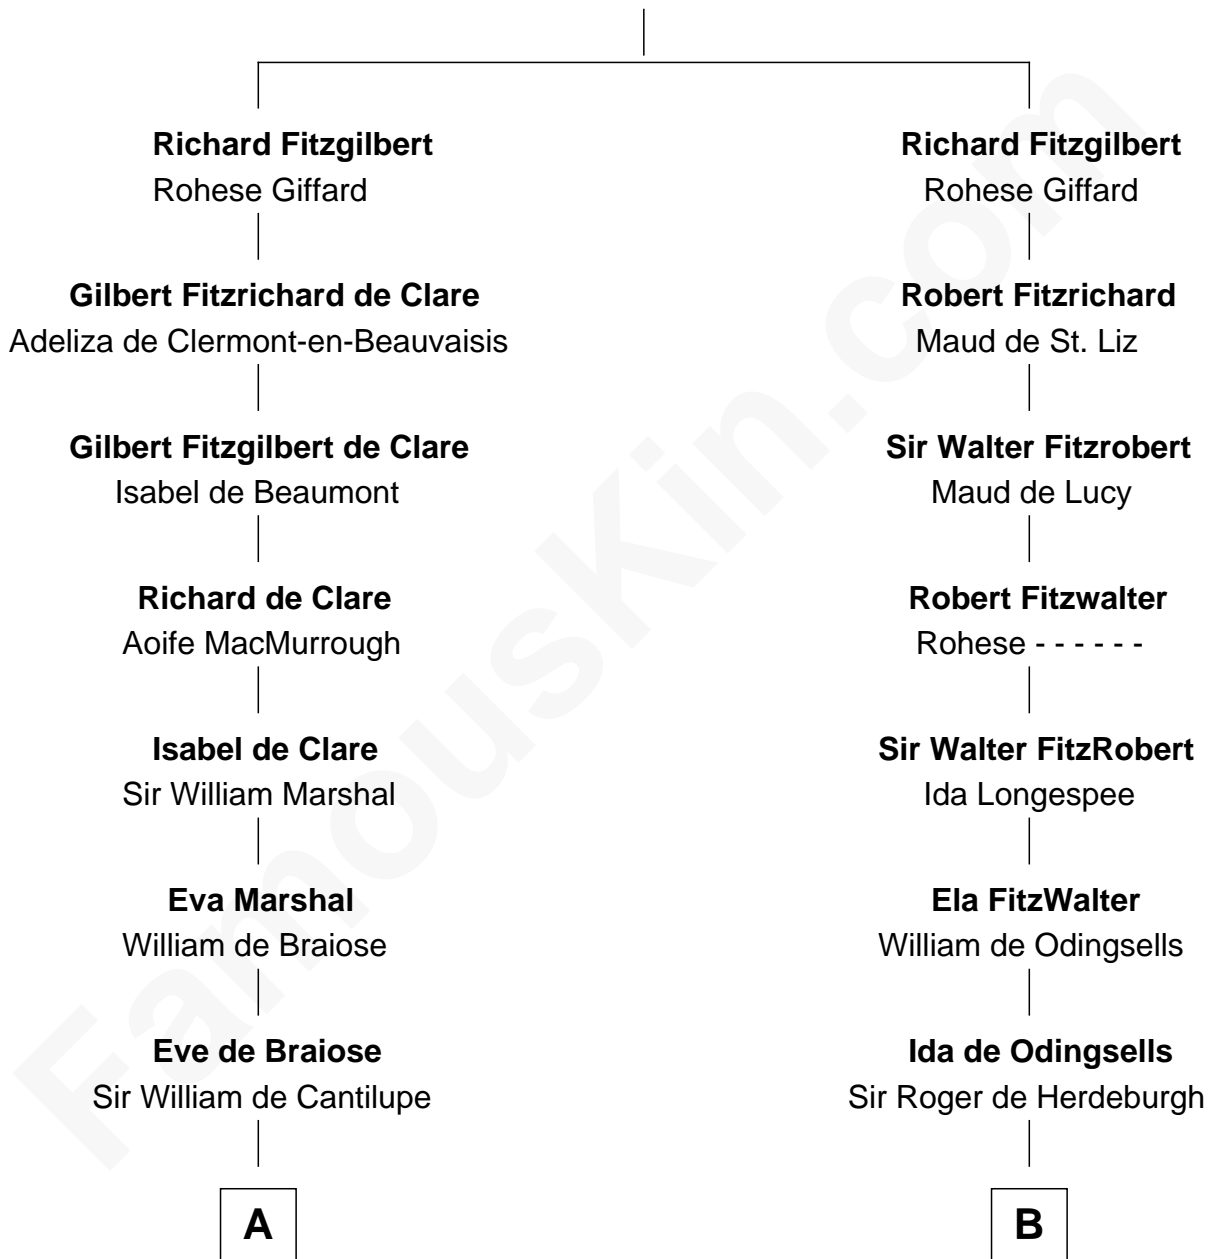

FamousKin.com
Relationship Chart of
George Washington
1st U.S. President

15th cousin 6 times removed of

Catherine Howard
5th Wife of King Henry VIII

Gilbert Crispin

FamousKin.com