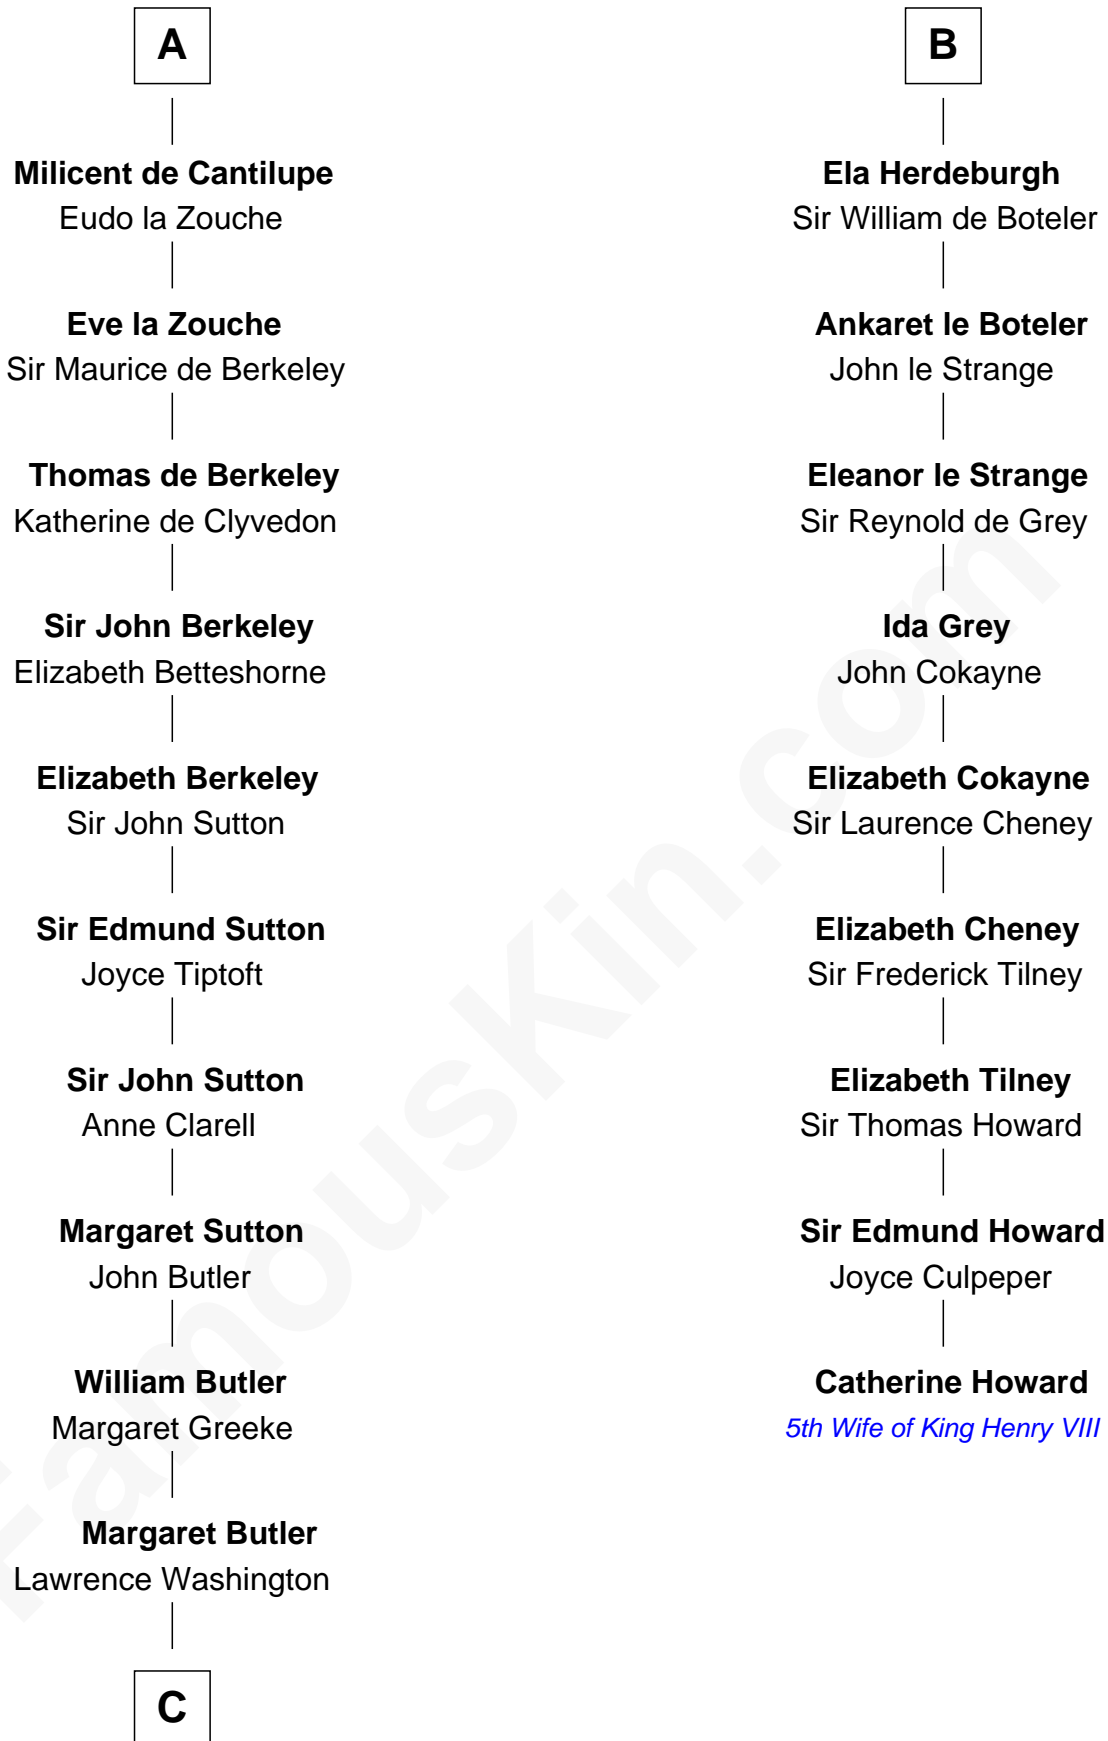

FamousKin.com
Relationship Chart of
George Washington
1st U.S. President

15th cousin 6 times removed of

Catherine Howard
5th Wife of King Henry VIII

Gilbert Crispin

FamousKin.com