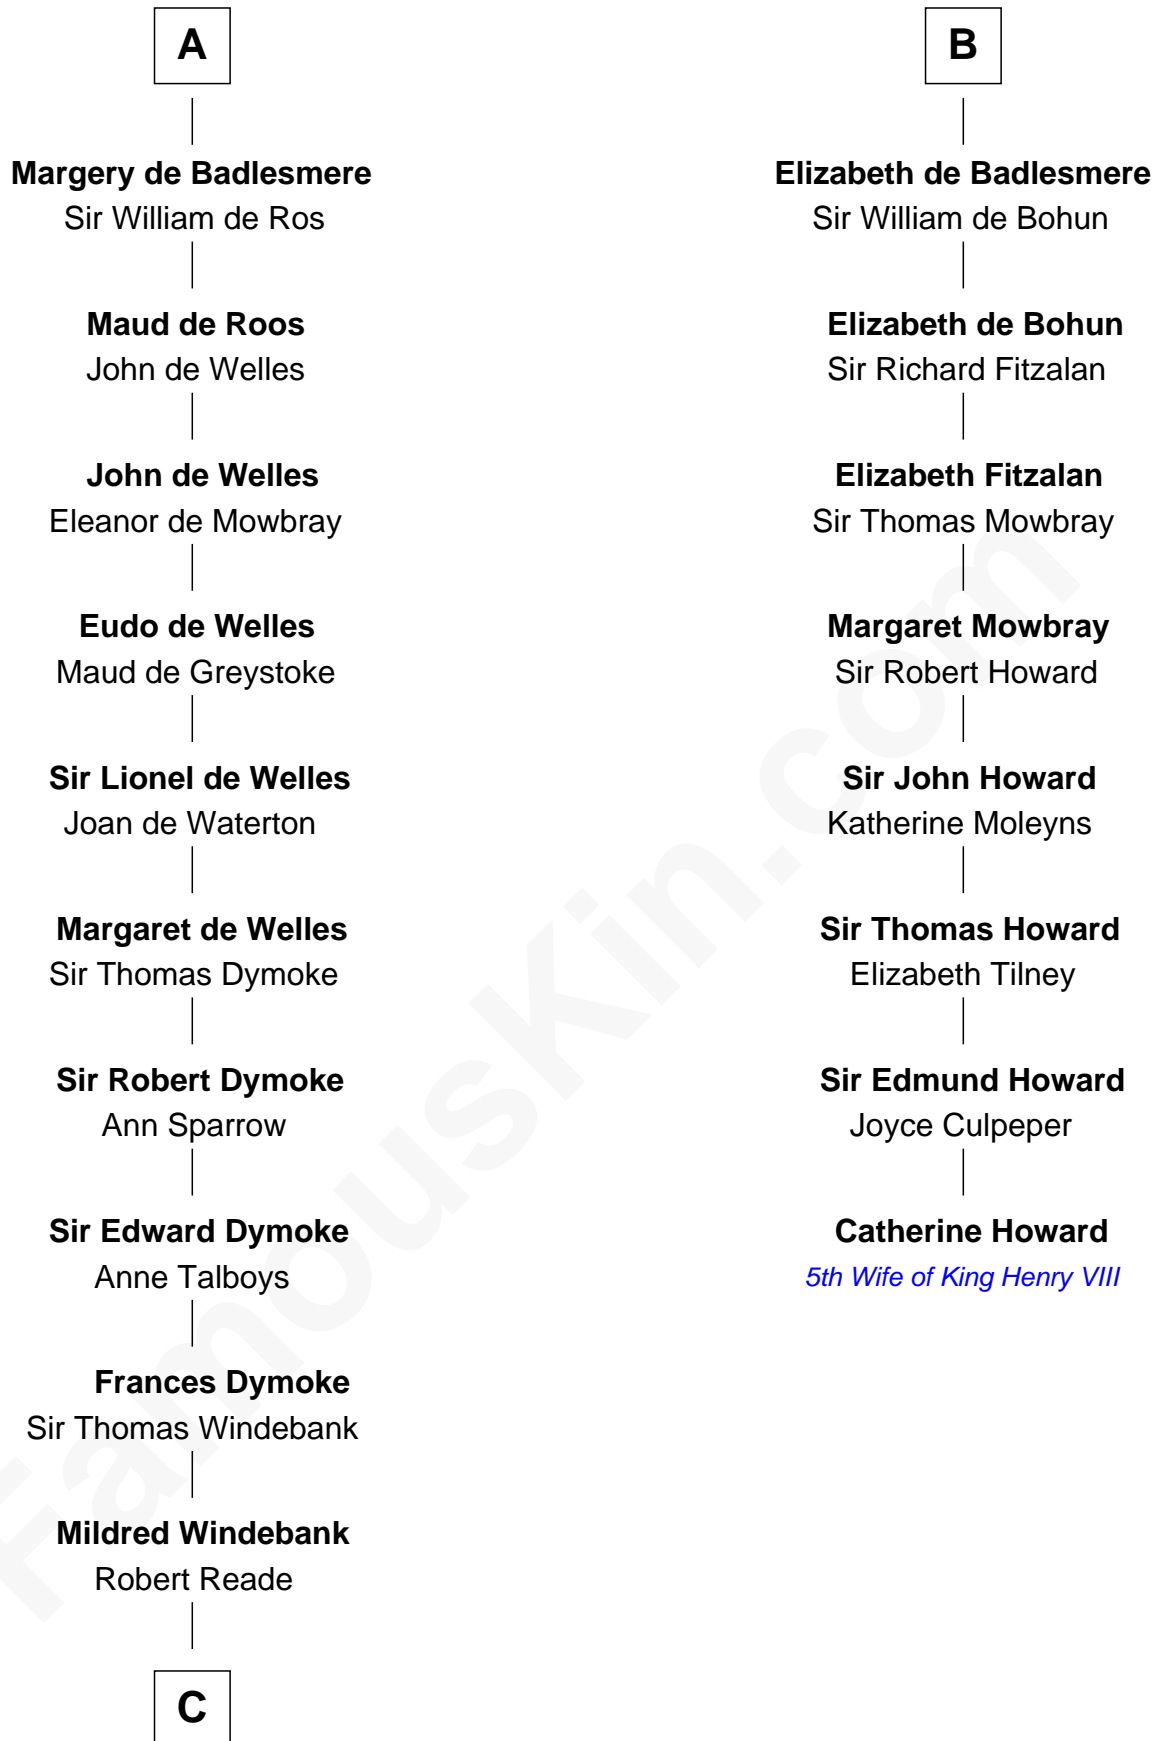

FamousKin.com
Relationship Chart of
George Washington
1st U.S. President

14th cousin 7 times removed of

Catherine Howard
5th Wife of King Henry VIII

Rhys ap Tewdwr
 Gwladys ferch Rhiwallon

C

Col. George Reade

Elizabeth Martiau

Mildred Reade

Col. Augustine Warner

Mildred Warner

Lawrence Washington

Augustine Washington

Mary Ball

George Washington

1st U.S. President

FamousKin.com