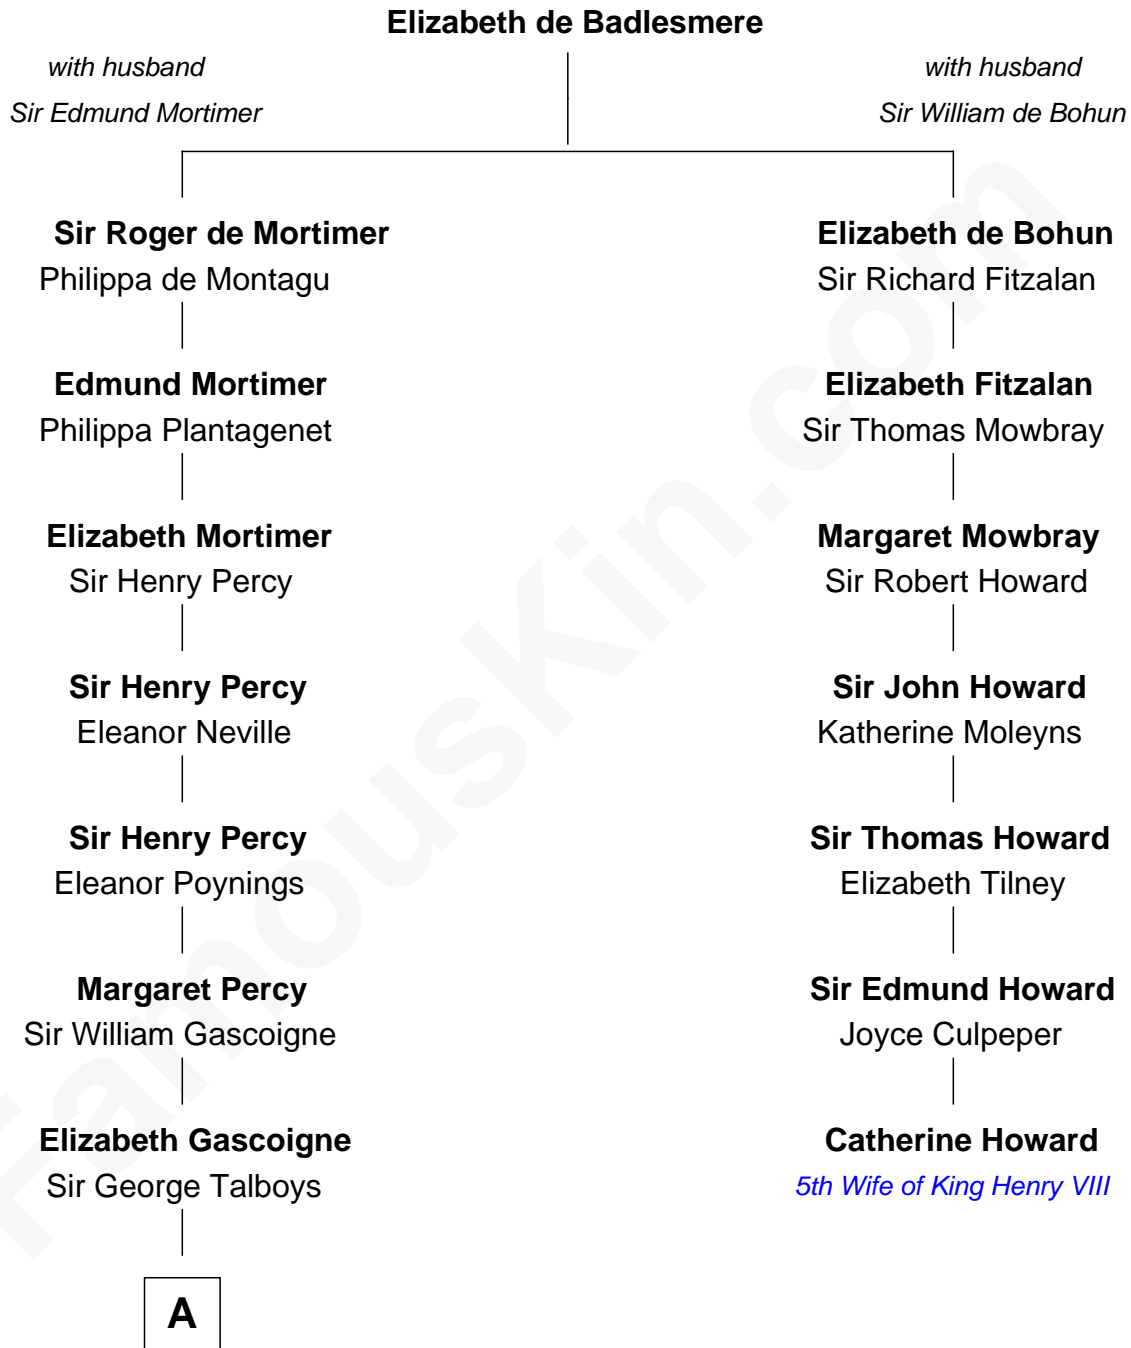

**FamousKin.com**  
**Relationship Chart of**  
**George Washington**  
*1st U.S. President*

**6th cousin 8 times removed of**  
**Catherine Howard**  
*5th Wife of King Henry VIII*

**A**

—  
**Anne Talboys**

Sir Edward Dymoke

—  
**Frances Dymoke**

Sir Thomas Windebank

—  
**Mildred Windebank**

Robert Reade

—  
**Col. George Reade**

Elizabeth Martiau

—  
**Mildred Reade**

Col. Augustine Warner

—  
**Mildred Warner**

Lawrence Washington

—  
**Augustine Washington**

Mary Ball

—  
**George Washington**

*1st U.S. President*