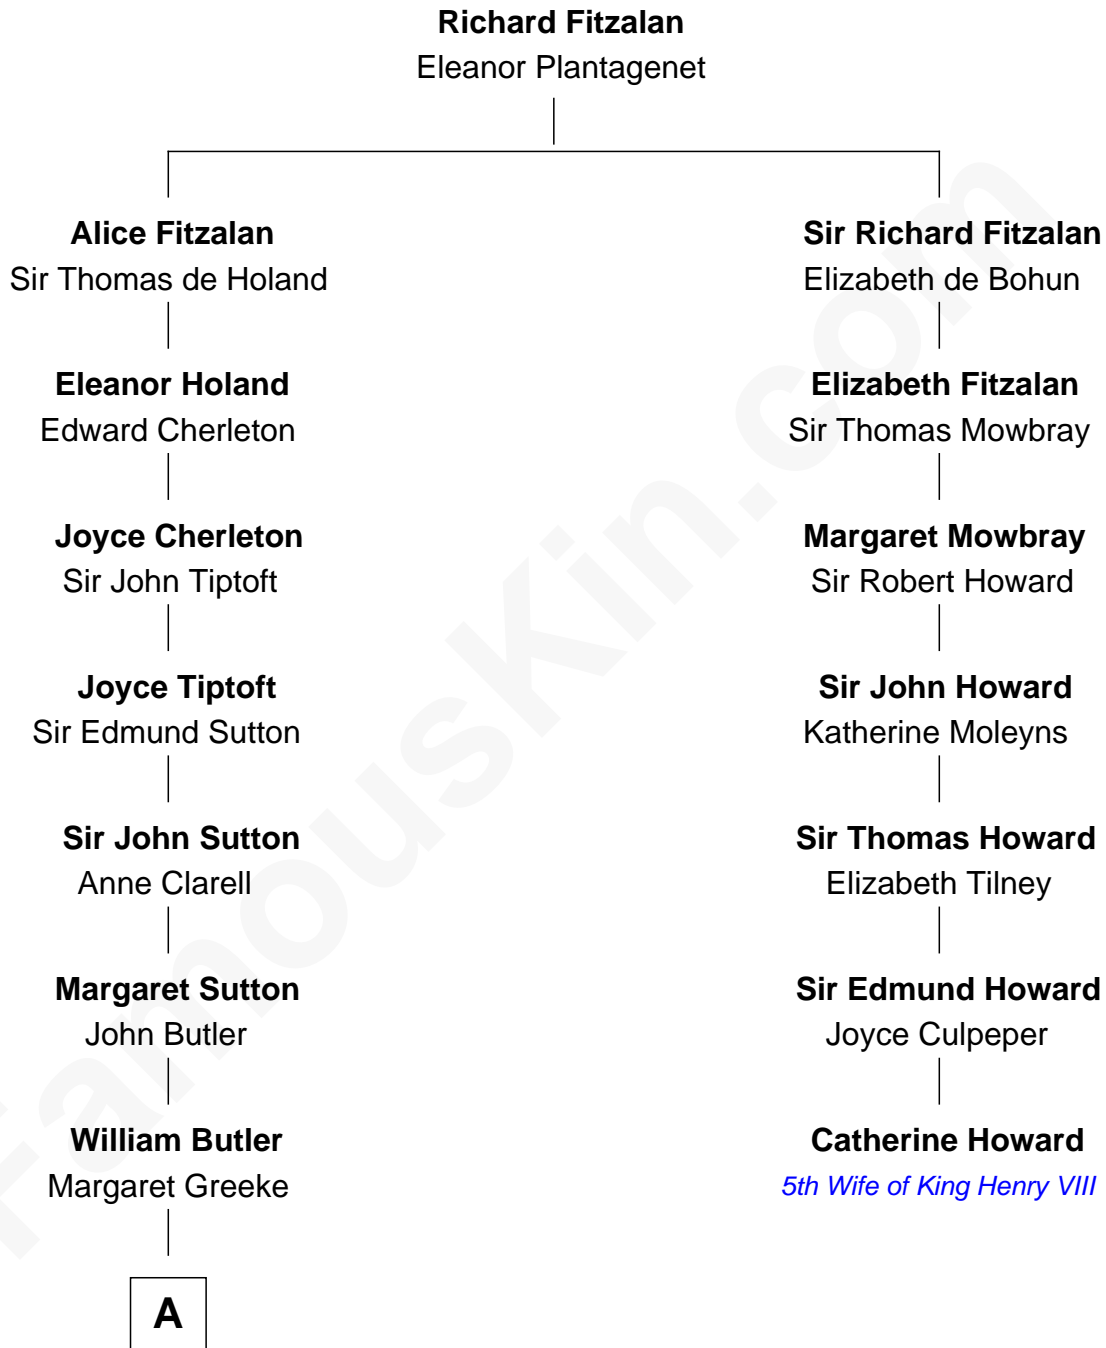

**FamousKin.com**  
**Relationship Chart of**  
**George Washington**  
*1st U.S. President*

6th cousin 6 times removed of

**Catherine Howard**  
*5th Wife of King Henry VIII*

**A**

—  
**Margaret Butler**  
Lawrence Washington