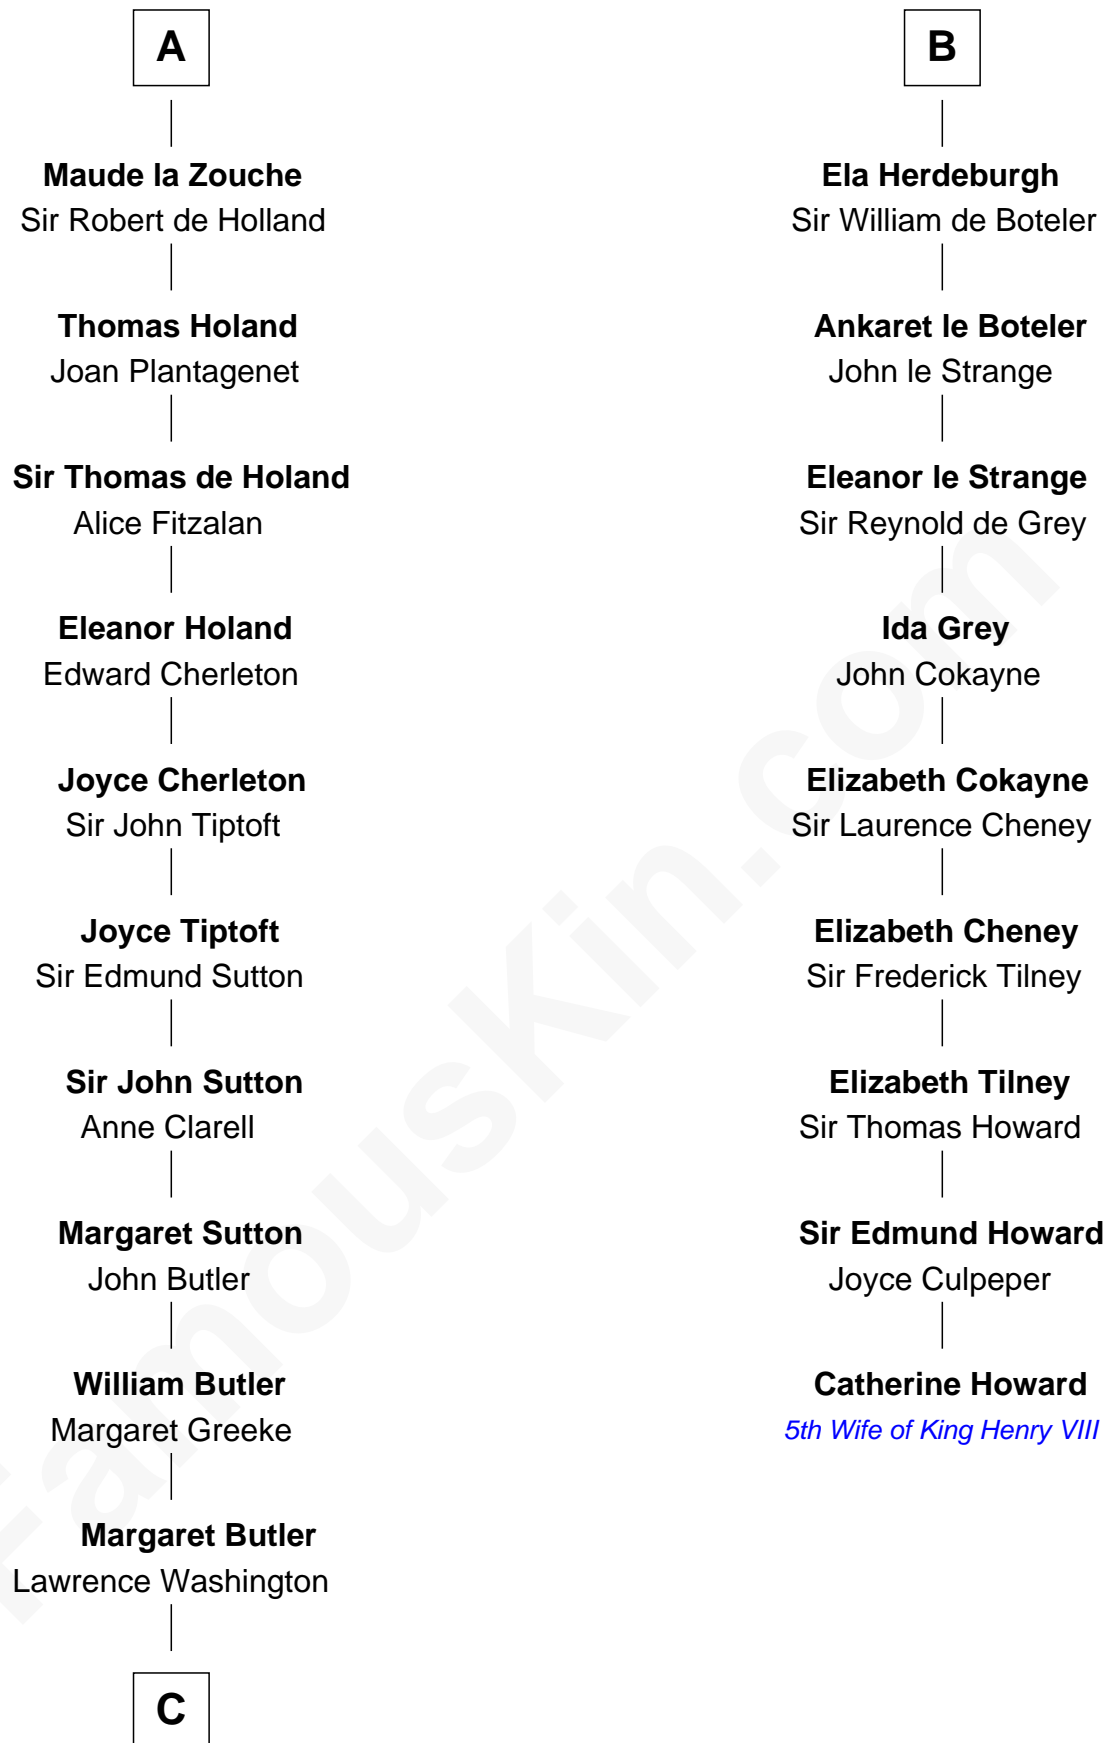

FamousKin.com
Relationship Chart of
George Washington
1st U.S. President

15th cousin 6 times removed of
Catherine Howard
5th Wife of King Henry VIII

FamousKin.com