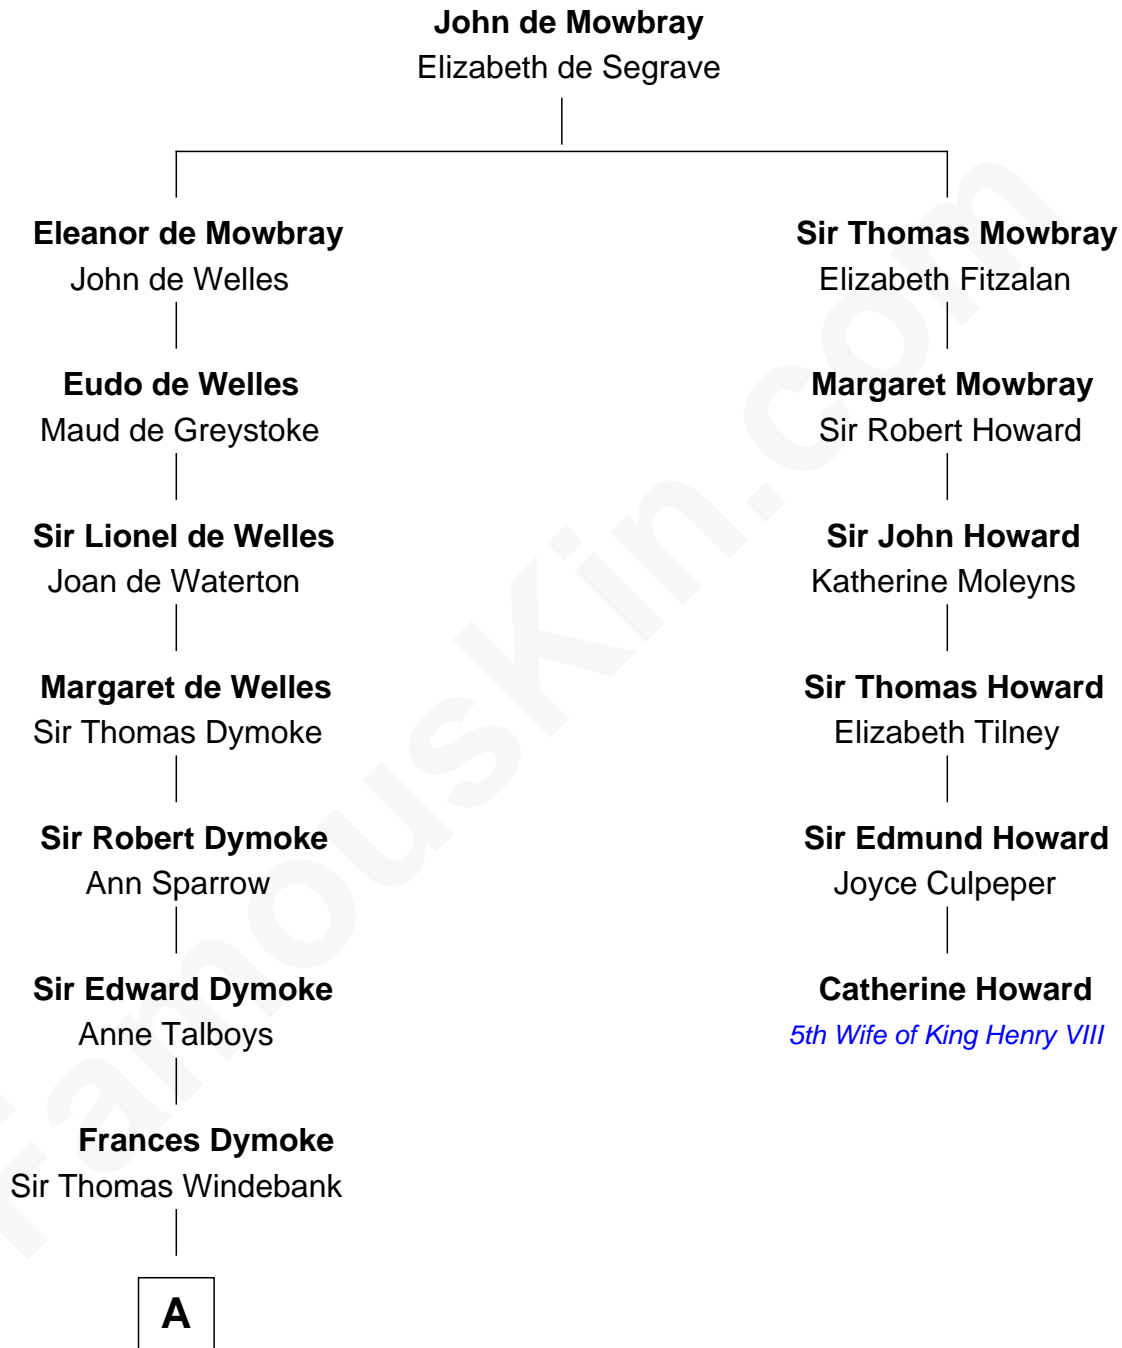

FamousKin.com
Relationship Chart of
George Washington
1st U.S. President

5th cousin 7 times removed of

Catherine Howard
5th Wife of King Henry VIII

A

—
Mildred Windebank

Robert Reade

—
Col. George Reade

Elizabeth Martiau

—
Mildred Reade

Col. Augustine Warner

—
Mildred Warner

Lawrence Washington

—
Augustine Washington

Mary Ball

—
George Washington

1st U.S. President