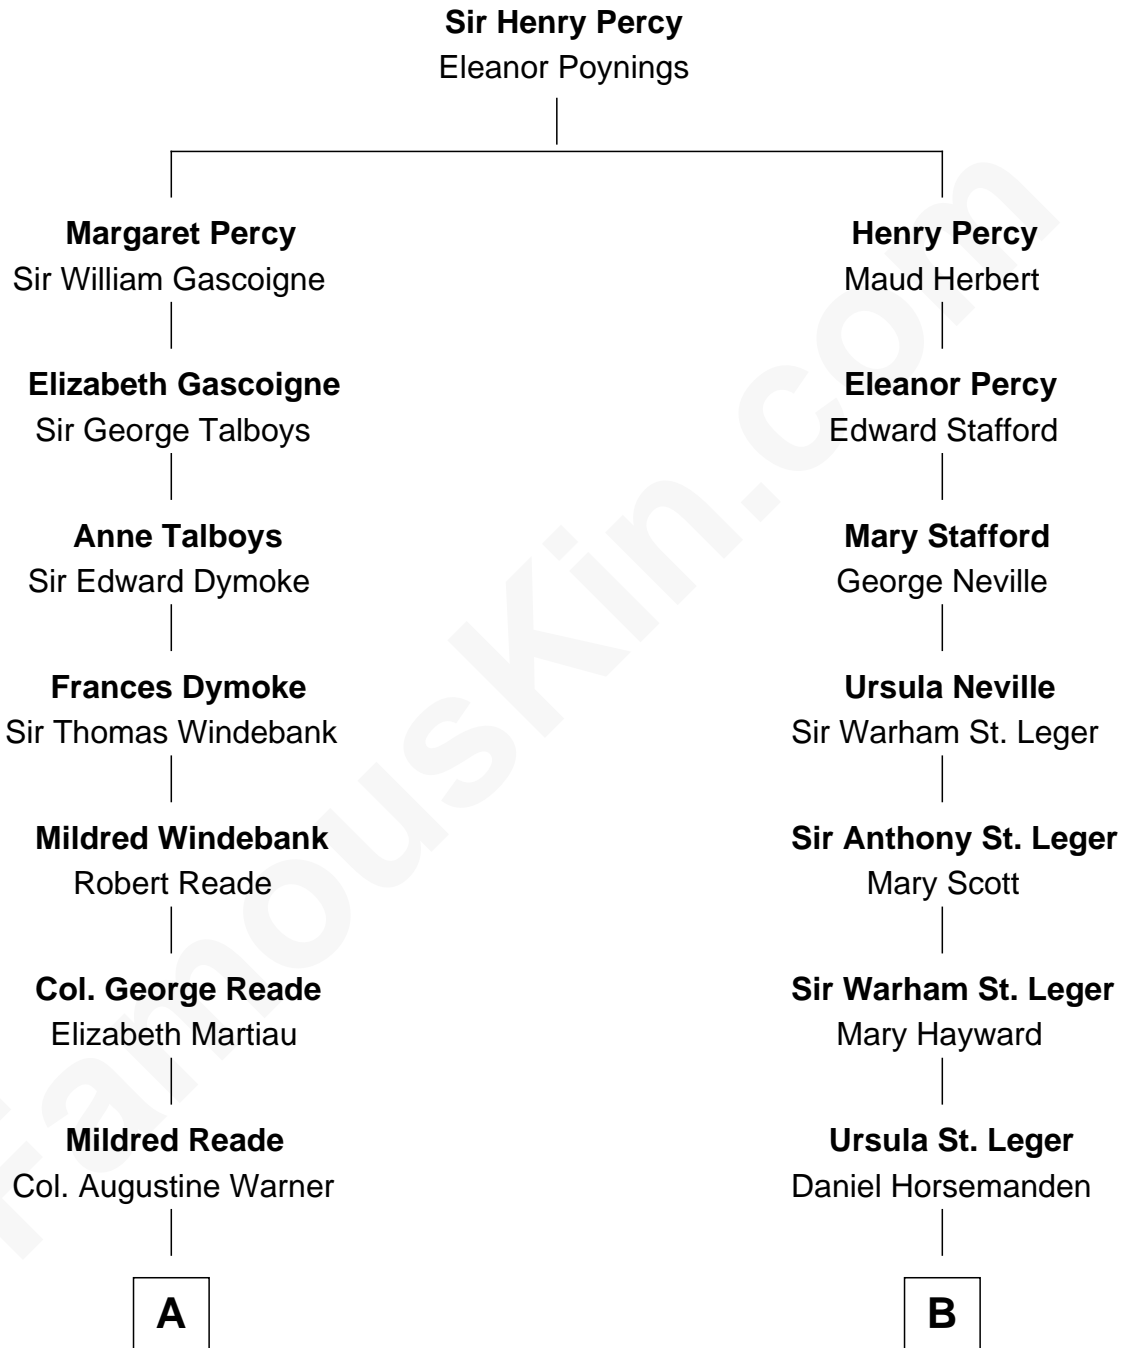

**FamousKin.com**  
**Relationship Chart of**  
**George Washington**  
*1st U.S. President*

9th cousin 6 times removed of  
**Admiral Richard Byrd**  
*Polar Explorer*

**A**

**Mildred Warner**  
Lawrence Washington

**Augustine Washington**  
Mary Ball

**George Washington**  
*1st U.S. President*

**B**

**Col. Warham Horsemanden**  
Susanna Beeching

**Mary Horsemanden**  
William Byrd

**William Byrd**  
Maria Taylor

**William Byrd**  
Elizabeth Hill Carter

**Thomas Taylor Byrd**  
Mary Armistead

**Richard Evelyn Byrd**  
Anne Harrison

**Col. William Byrd**  
Jane Meriwether Rivers

**Richard Evelyn Byrd**  
Eleanor Bolling Flood

**Admiral Richard Byrd**  
*Polar Explorer*