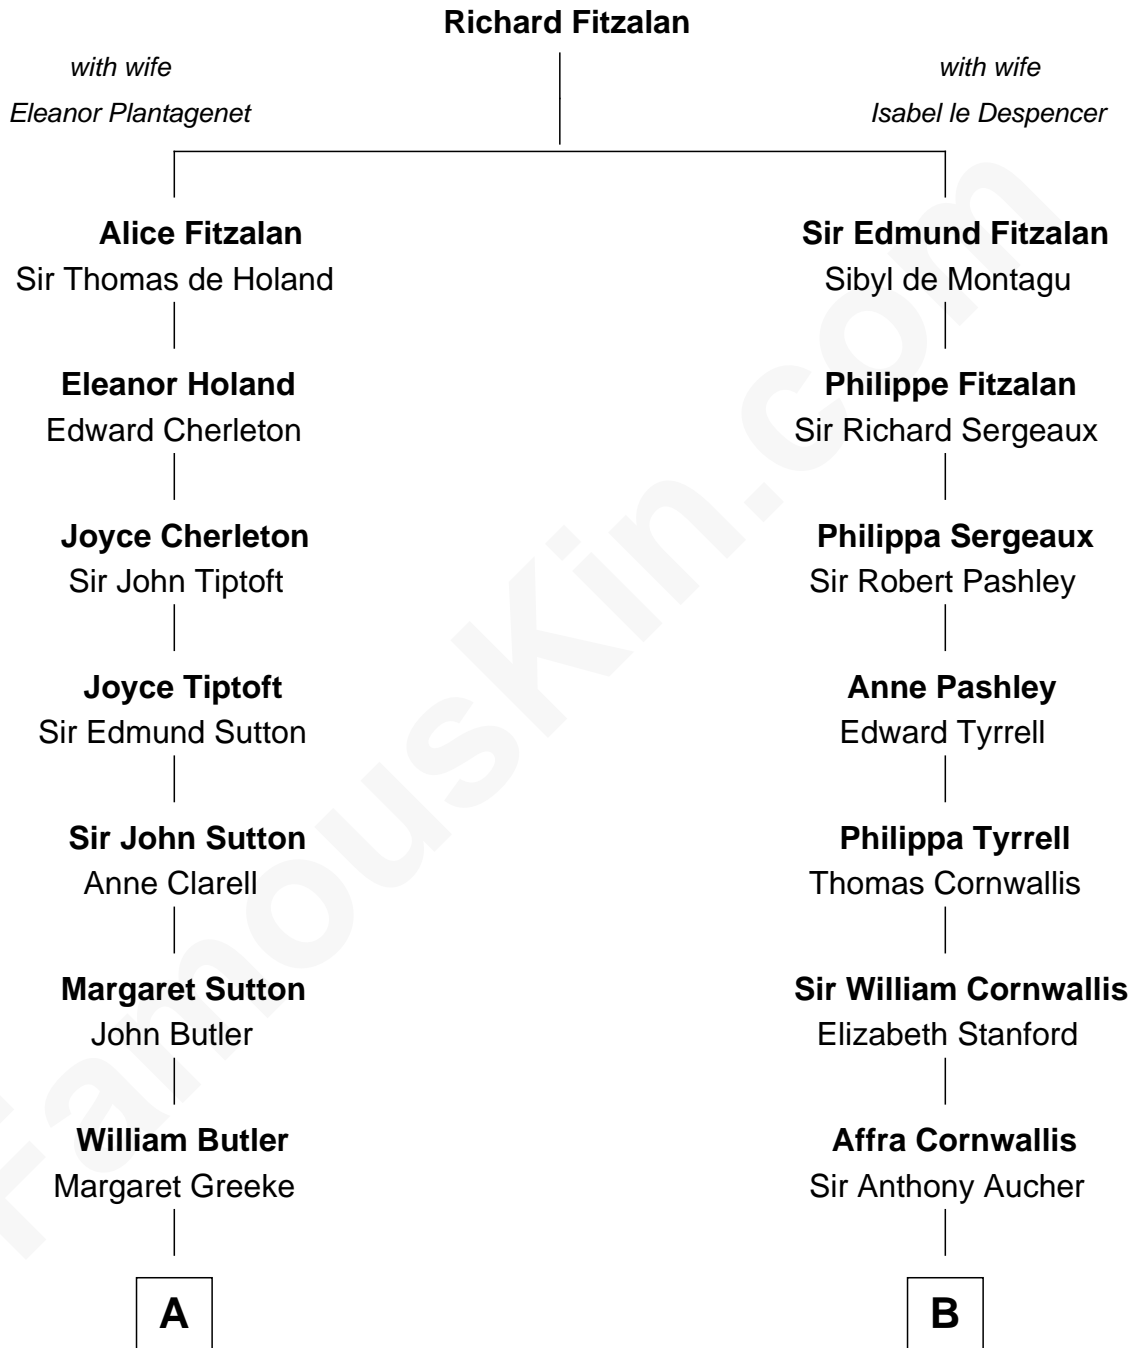

FamousKin.com
Relationship Chart of
George Washington
1st U.S. President

12th cousin 9 times removed of
Admiral Richard Byrd
Polar Explorer

C

Eliza Bolling West
Dr. Joel Walker Flood

Col. Henry De La Warr Flood
Mary Elizabeth Trent

Joel Walker Flood
Ella Faulkner

Eleanor Bolling Flood
Richard Evelyn Byrd

Admiral Richard Byrd
Polar Explorer

FamousKin.com