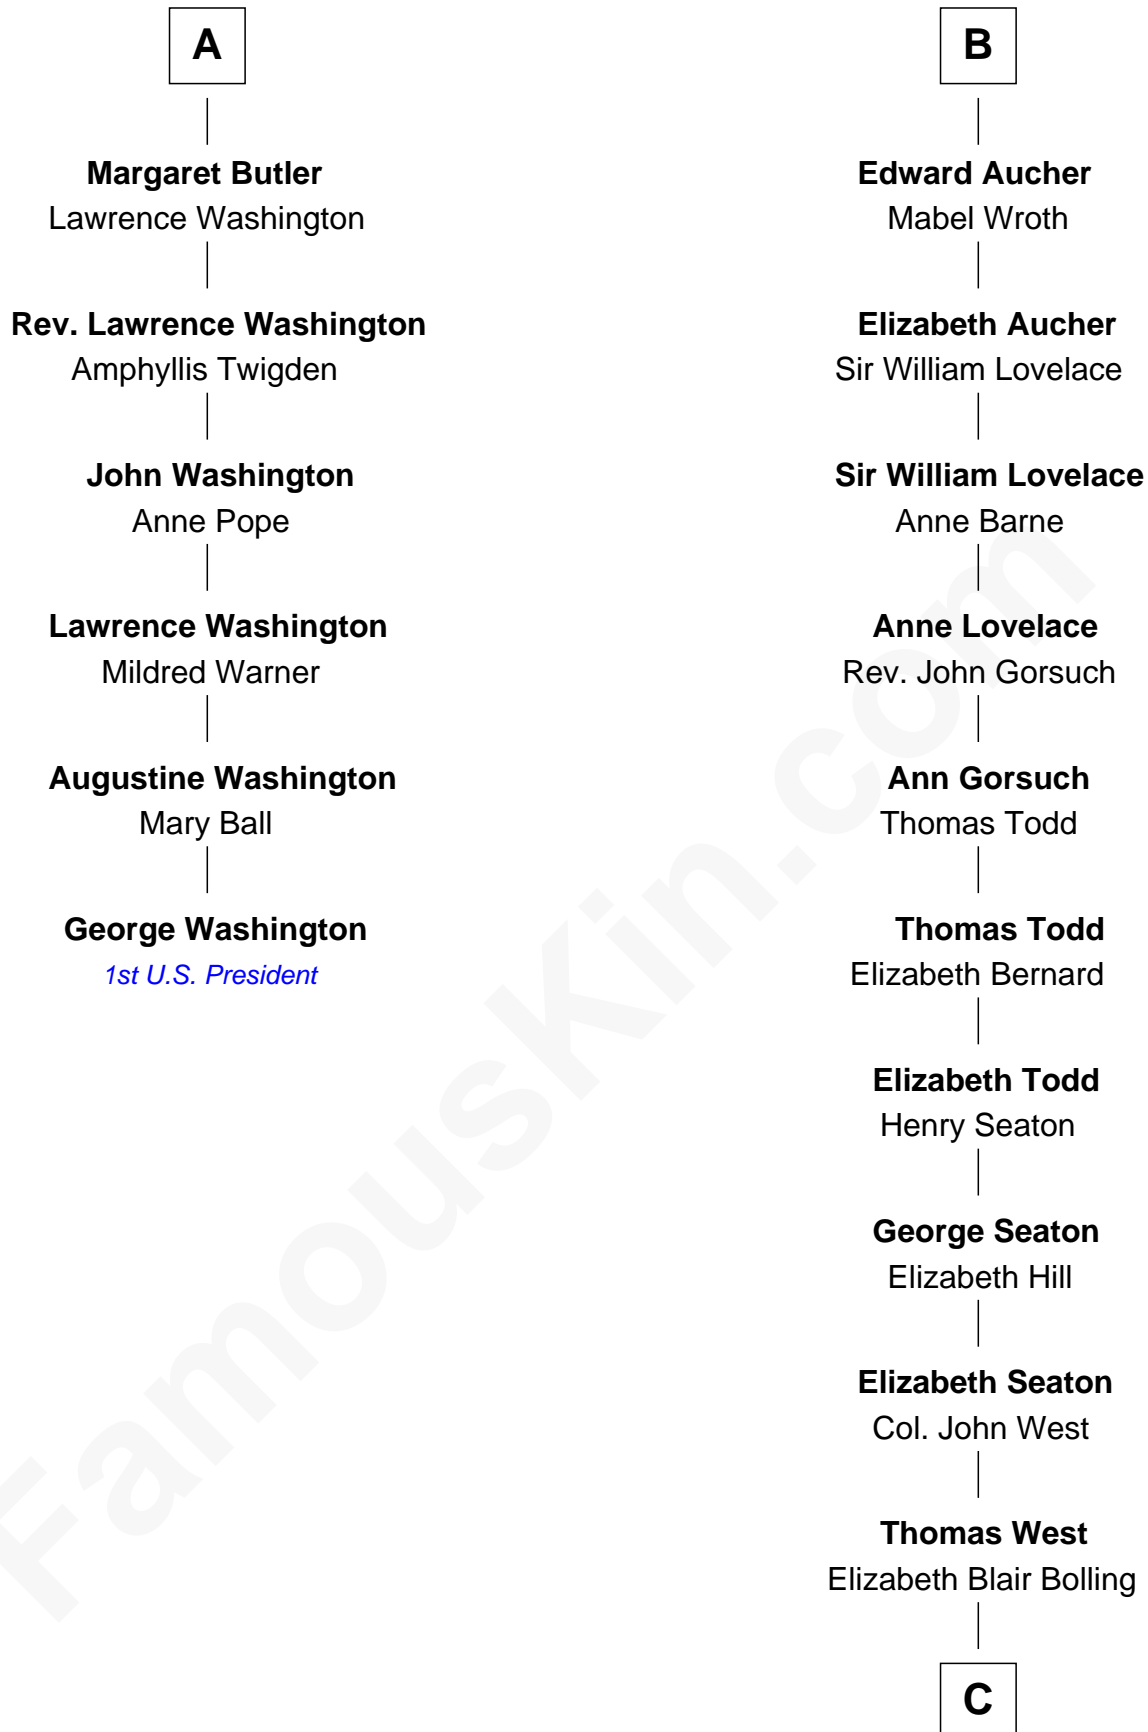

FamousKin.com
Relationship Chart of
George Washington
1st U.S. President

12th cousin 9 times removed of
Admiral Richard Byrd
Polar Explorer

C

Eliza Bolling West
Dr. Joel Walker Flood

Col. Henry De La Warr Flood
Mary Elizabeth Trent

Joel Walker Flood
Ella Faulkner

Eleanor Bolling Flood
Richard Evelyn Byrd

Admiral Richard Byrd
Polar Explorer

FamousKin.com