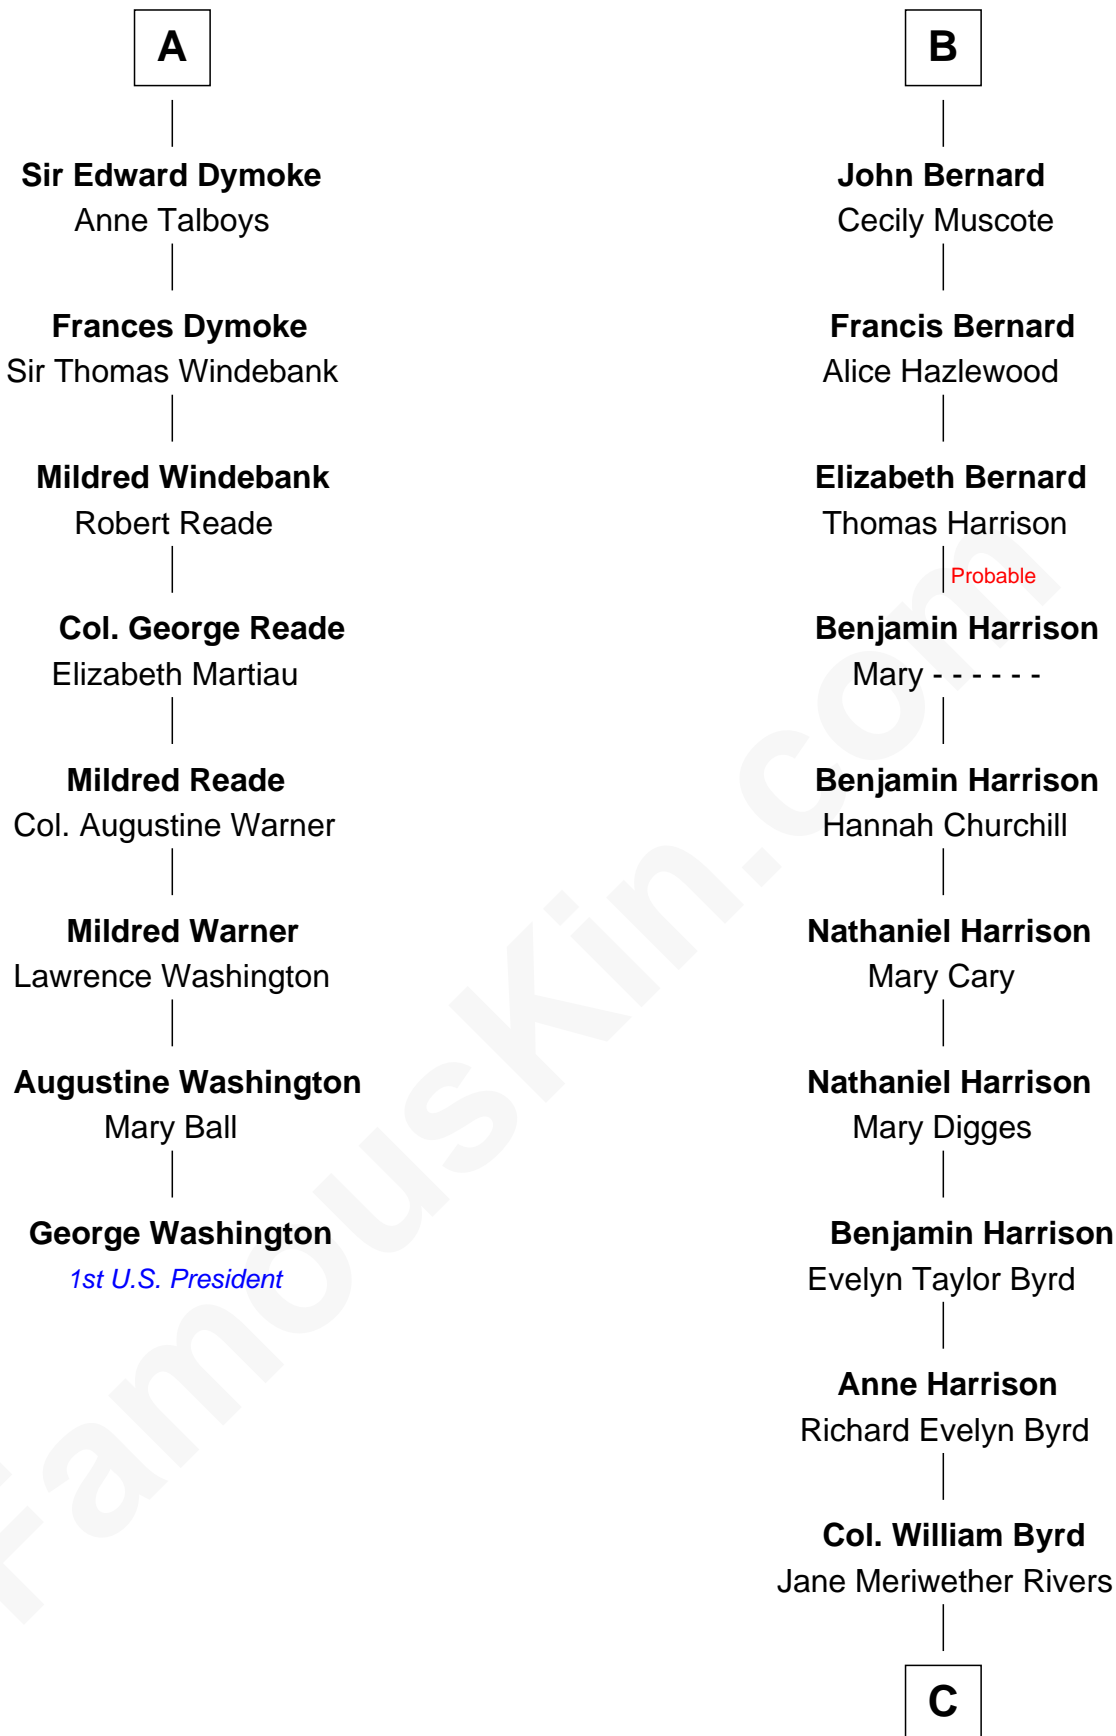

FamousKin.com
Relationship Chart of
George Washington
1st U.S. President

14th cousin 4 times removed of
Admiral Richard Byrd
Polar Explorer

C

Richard Evelyn Byrd
Eleanor Bolling Flood

Admiral Richard Byrd
Polar Explorer

FamousKin.com