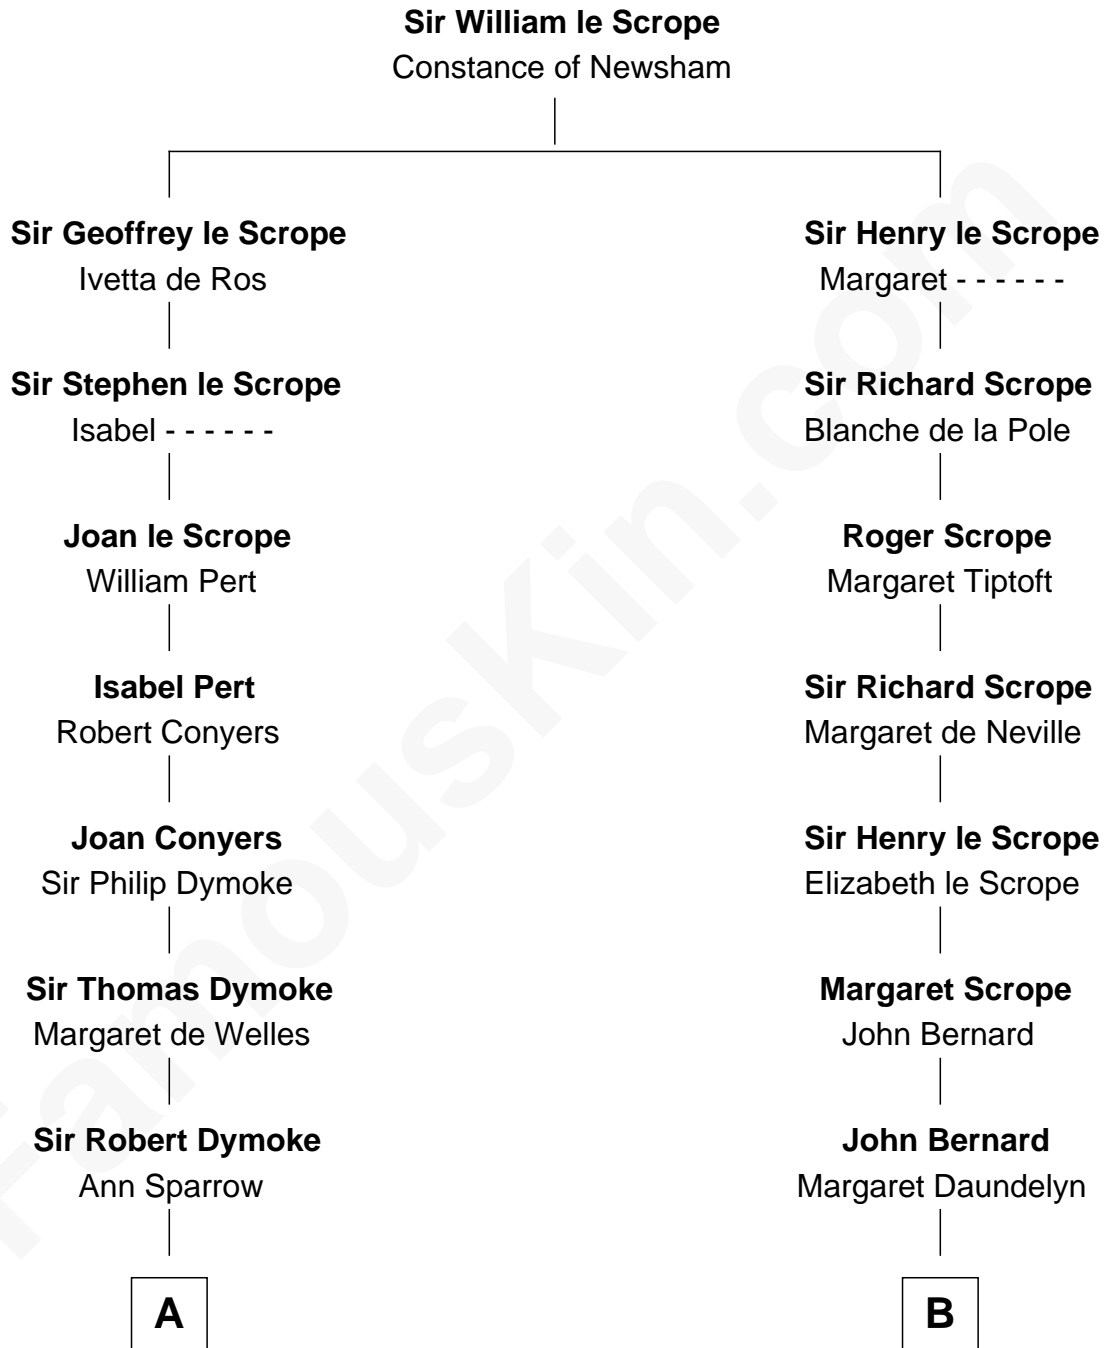

FamousKin.com
Relationship Chart of
George Washington
1st U.S. President

14th cousin 4 times removed of
Admiral Richard Byrd
Polar Explorer

C

Richard Evelyn Byrd
Eleanor Bolling Flood

Admiral Richard Byrd
Polar Explorer

FamousKin.com