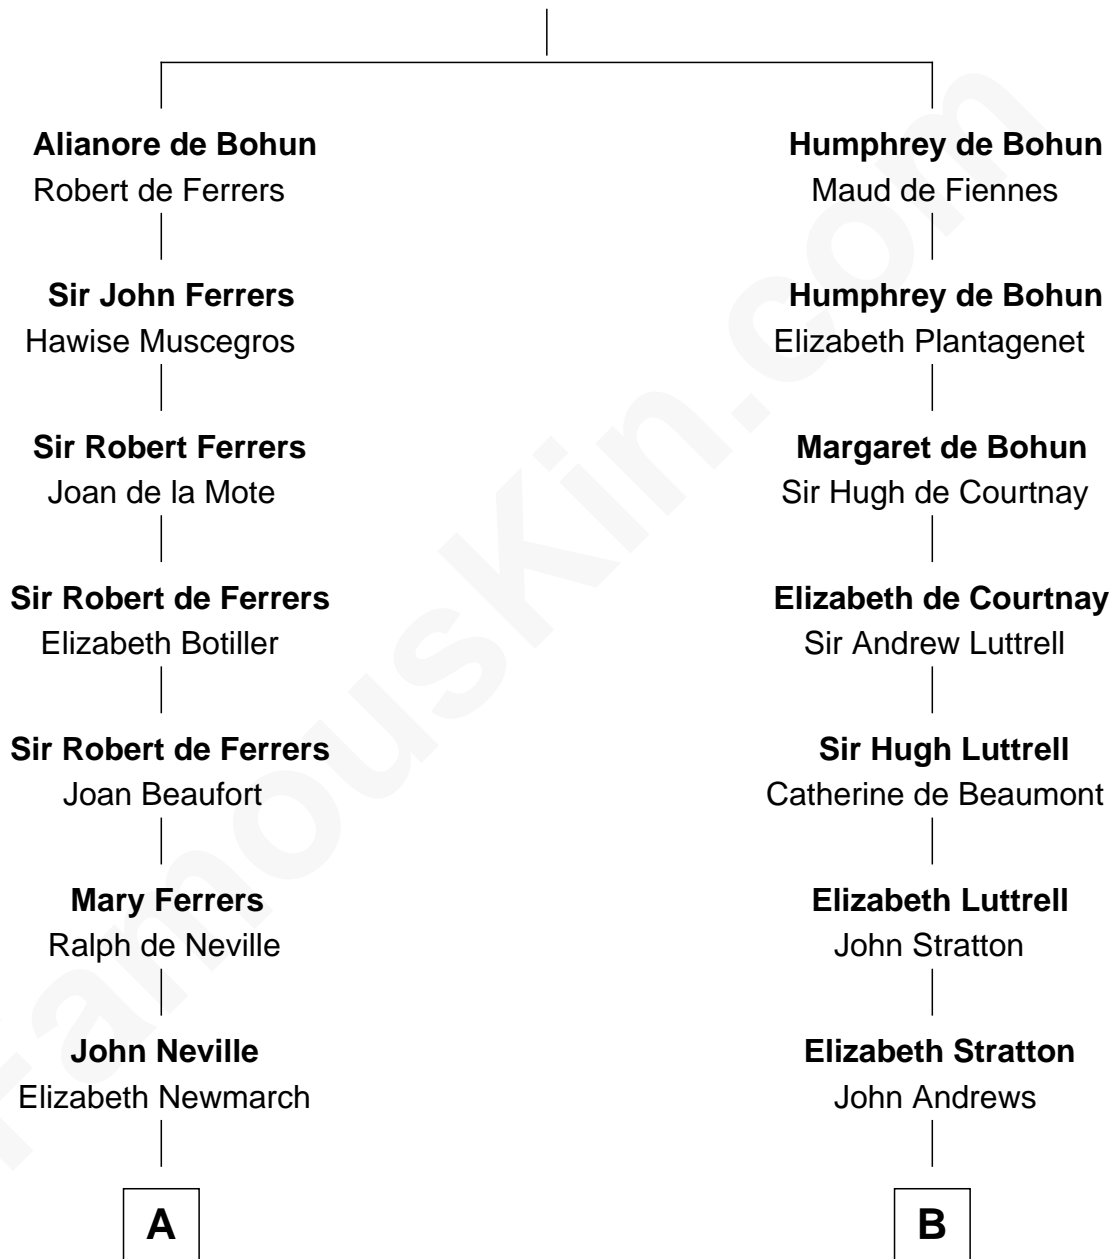

FamousKin.com
Relationship Chart of
George Washington
1st U.S. President

17th cousin 3 times removed of
Admiral Richard Byrd
Polar Explorer

Sir Humphrey de Bohun
 Eleanor de Braiose

C

Richard Evelyn Byrd

Anne Harrison

Col. William Byrd

Jane Meriwether Rivers

Richard Evelyn Byrd

Eleanor Bolling Flood

Admiral Richard Byrd

Polar Explorer

FamousKin.com