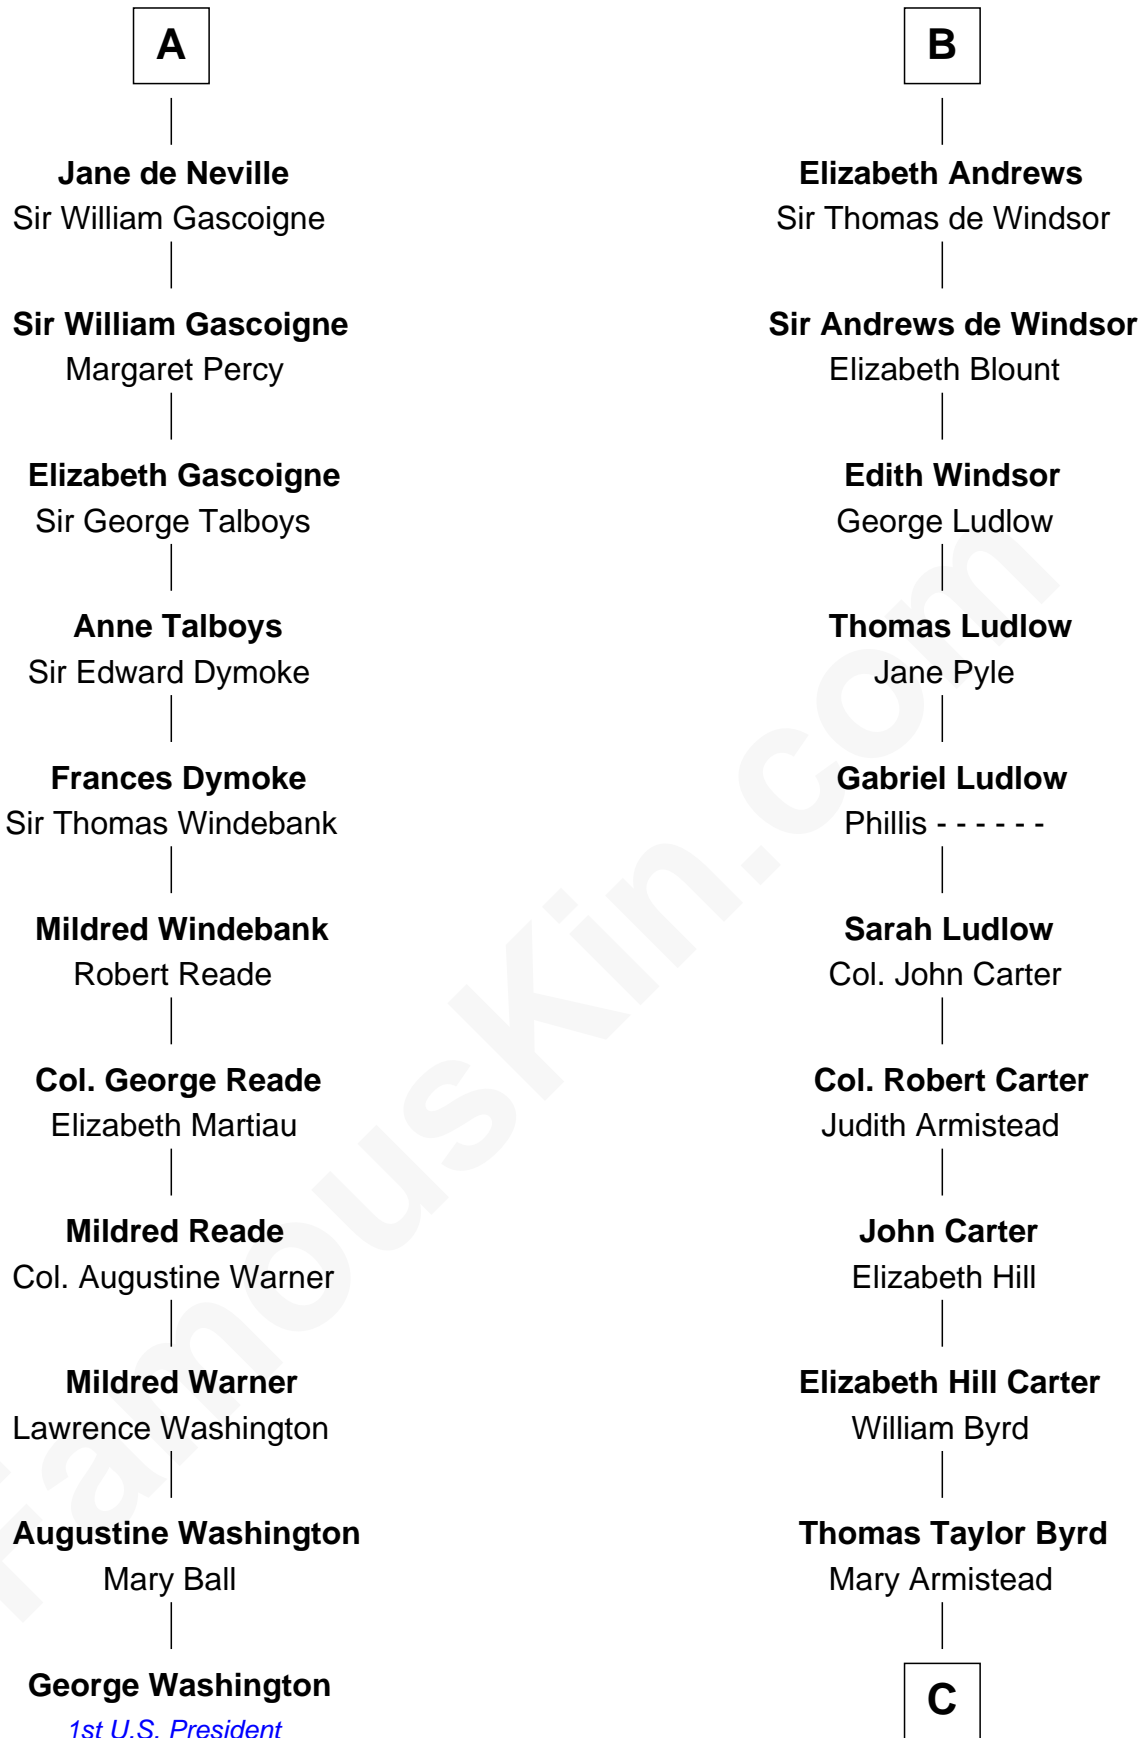

FamousKin.com
Relationship Chart of
George Washington
1st U.S. President

17th cousin 3 times removed of
Admiral Richard Byrd
Polar Explorer

Sir Humphrey de Bohun
 Eleanor de Braiose

C

Richard Evelyn Byrd

Anne Harrison

Col. William Byrd

Jane Meriwether Rivers

Richard Evelyn Byrd

Eleanor Bolling Flood

Admiral Richard Byrd

Polar Explorer

FamousKin.com