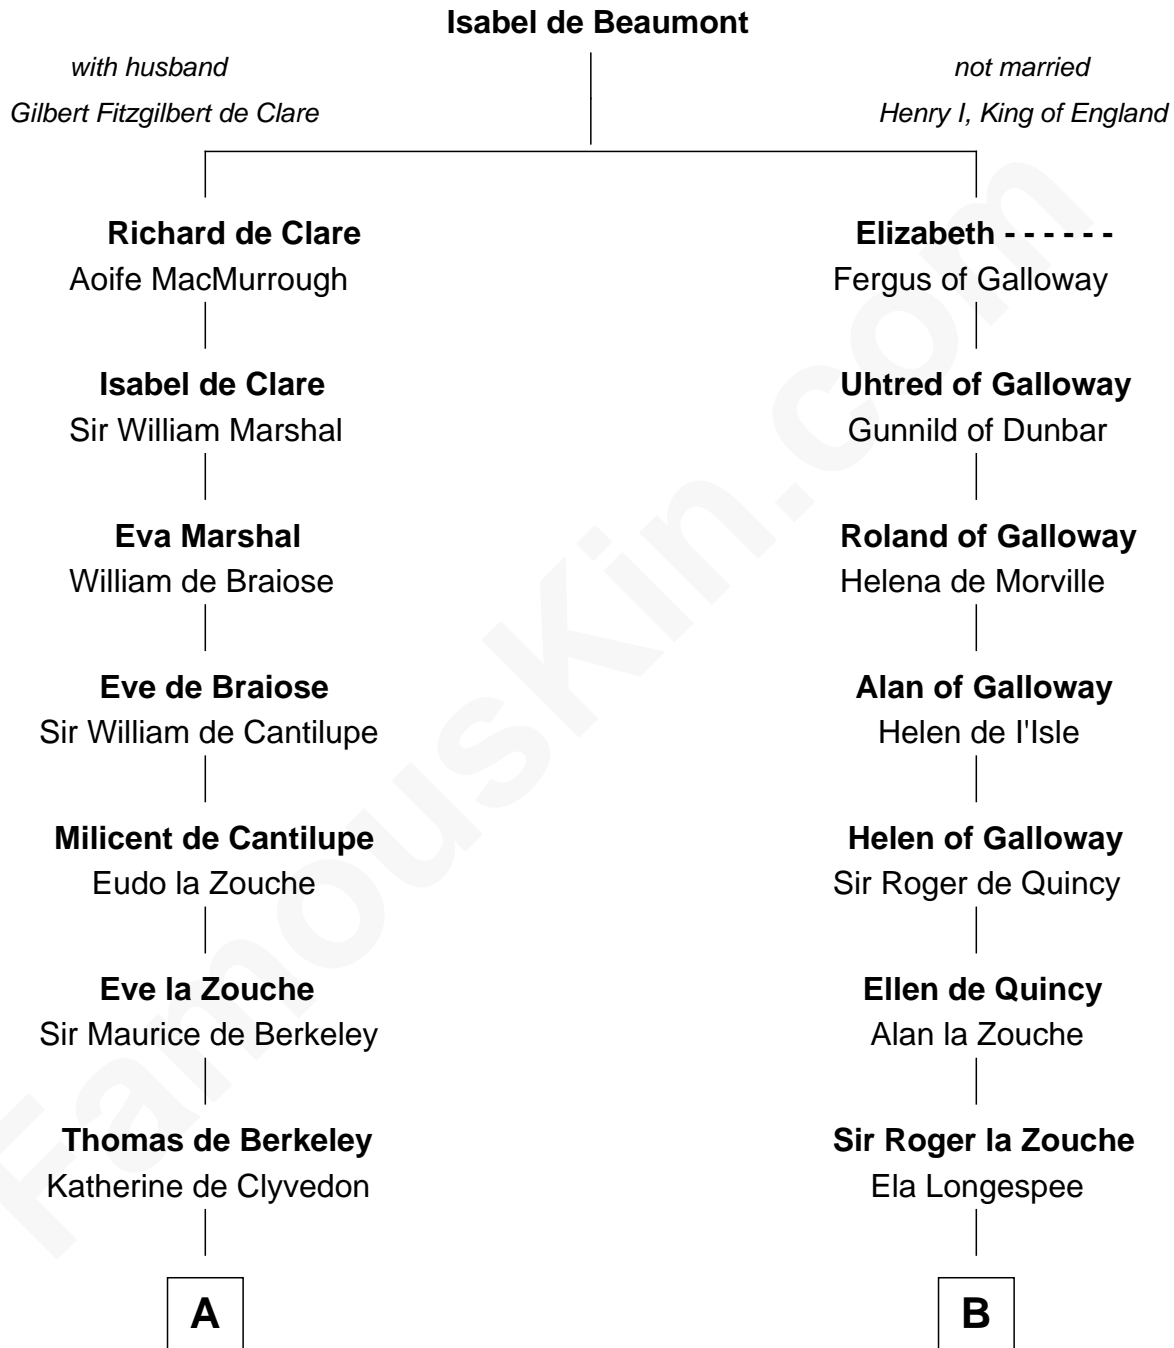

FamousKin.com

Relationship Chart of

George Washington

1st U.S. President

18th cousin 1 time removed of

Rev. John Whittingham
(c1616 - 1639) Great Migration Immigrant 1637

FamousKin.com