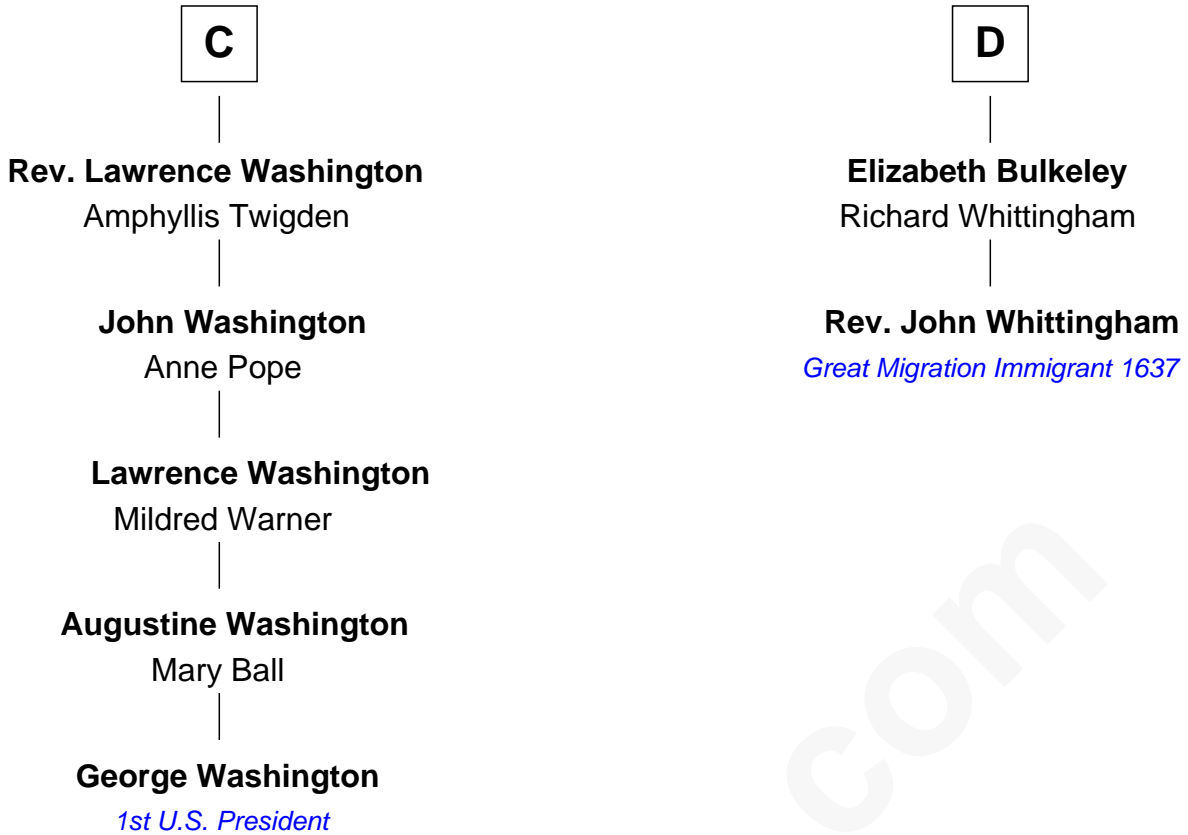

FamousKin.com
Relationship Chart of
George Washington
1st U.S. President

18th cousin 3 times removed of

Rev. John Whittingham
(c1616 - 1639) Great Migration Immigrant 1637

FamousKin.com