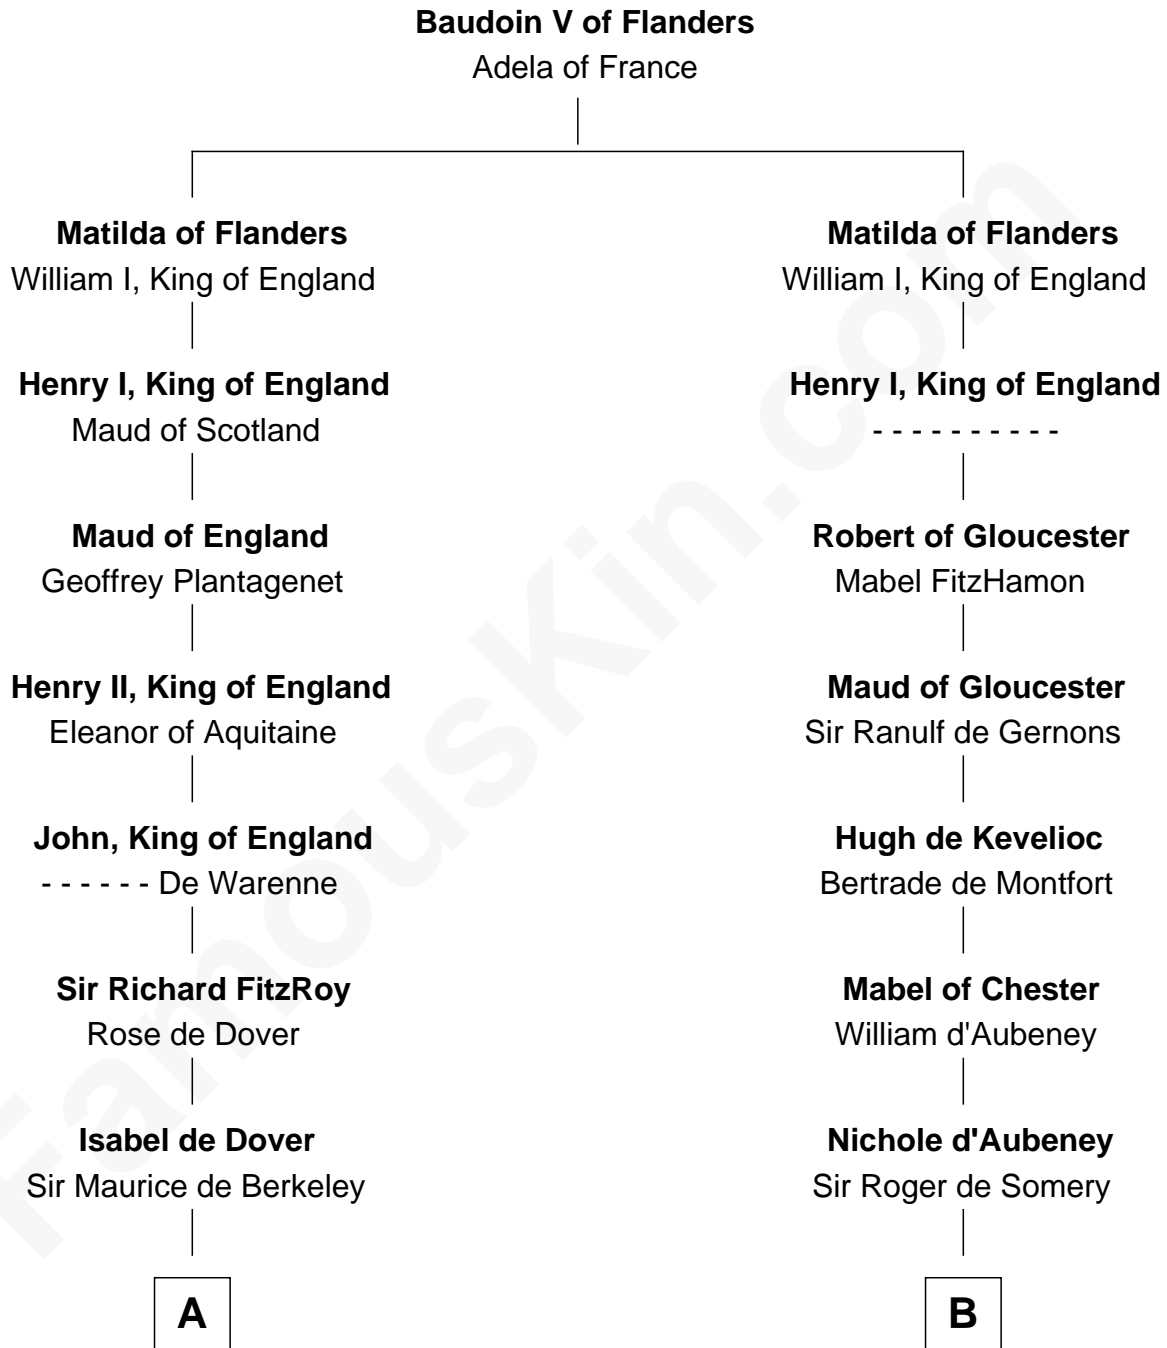

FamousKin.com
Relationship Chart of
George Washington
1st U.S. President

18th cousin 3 times removed of

Rev. John Whittingham
(c1616 - 1639) Great Migration Immigrant 1637

FamousKin.com