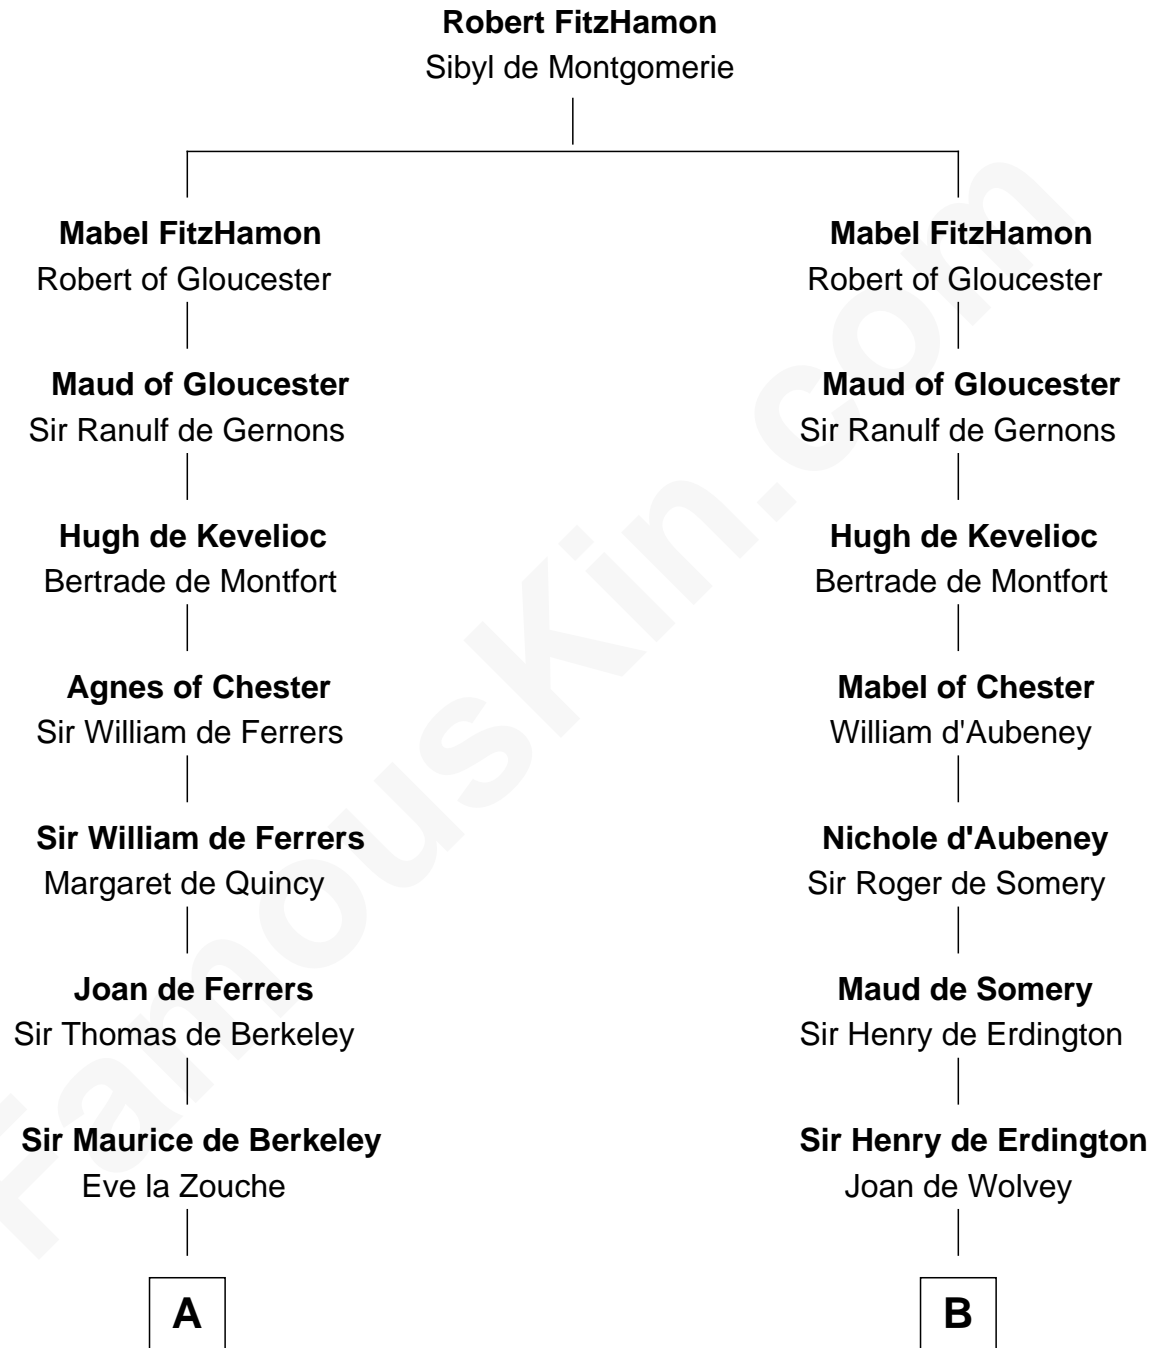

## Relationship Chart of

### George Washington

1st U.S. President

16th cousin 3 times removed of

**Rev. John Whittingham**

(c1616 - 1639) Great Migration Immigrant 1637

**C**

—  
**Lawrence Washington**

Mildred Warner

—  
**Augustine Washington**

Mary Ball

—  
**George Washington**

*1st U.S. President*

FamousKin.com