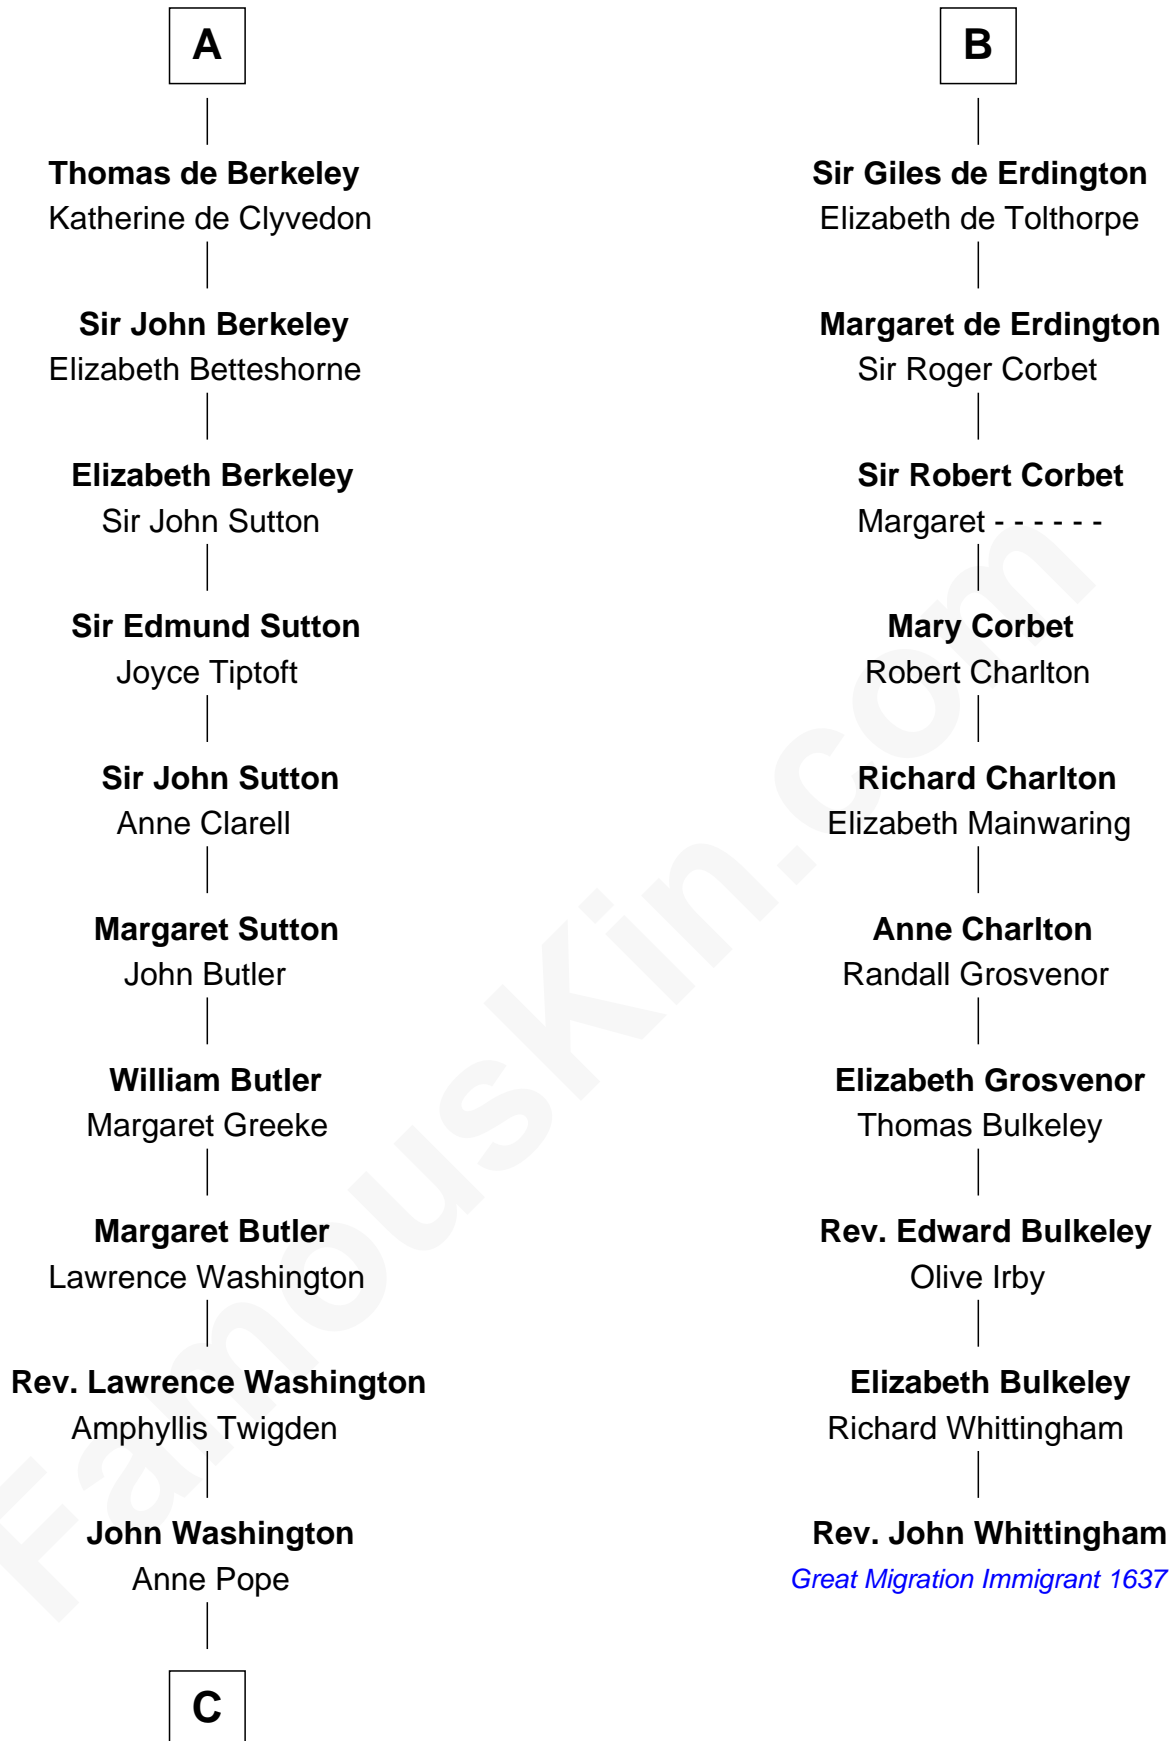

## Relationship Chart of

### George Washington

1st U.S. President

16th cousin 3 times removed of

**Rev. John Whittingham**

(c1616 - 1639) Great Migration Immigrant 1637

**C**

—  
**Lawrence Washington**

Mildred Warner

—  
**Augustine Washington**

Mary Ball

—  
**George Washington**

*1st U.S. President*

FamousKin.com