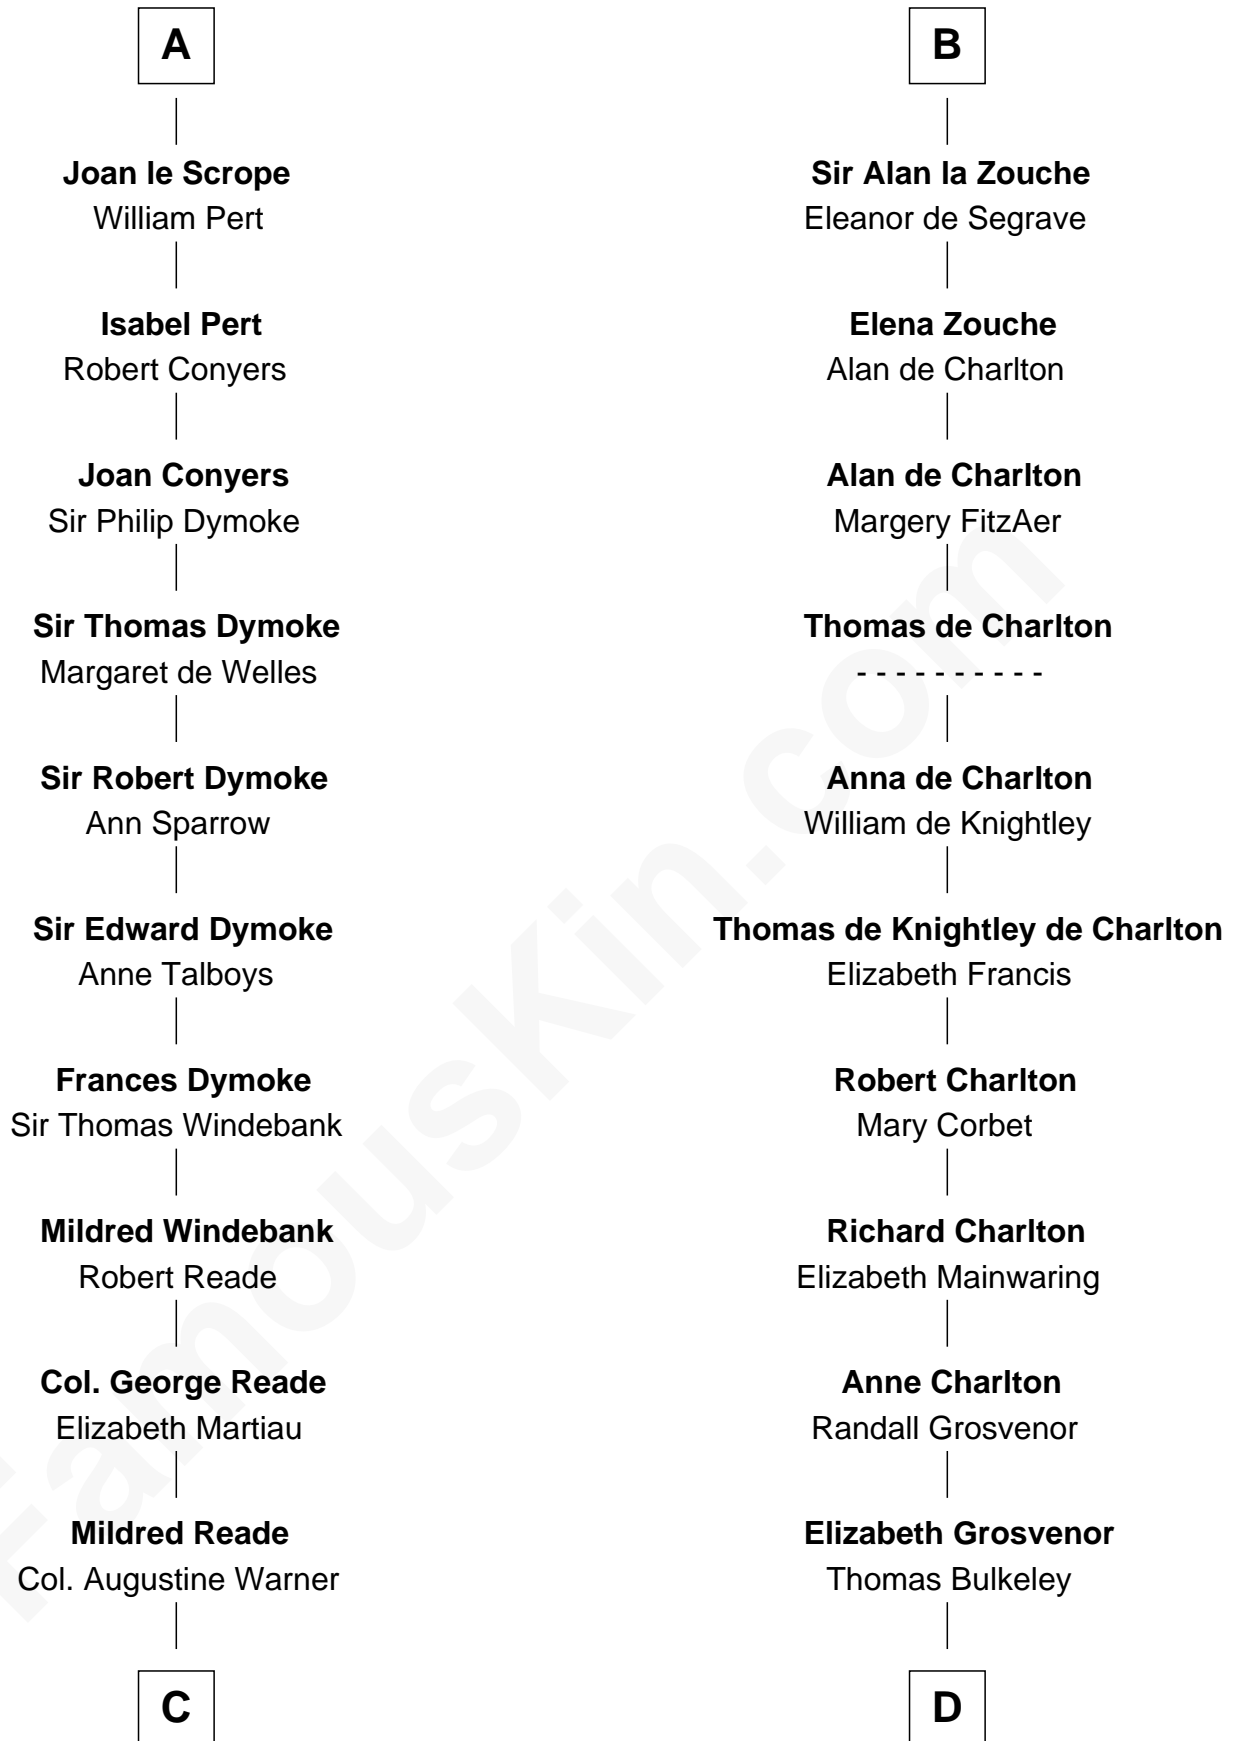

## Relationship Chart of

### George Washington

1st U.S. President

19th cousin of

**Rev. John Whittingham**

(c1616 - 1639) Great Migration Immigrant 1637

**C**

**Mildred Warner**  
Lawrence Washington

**Augustine Washington**  
Mary Ball

**George Washington**  
*1st U.S. President*

**D**

**Rev. Edward Bulkeley**  
Olive Irby

**Elizabeth Bulkeley**  
Richard Whittingham

**Rev. John Whittingham**  
*Great Migration Immigrant 1637*

FamousKin.com