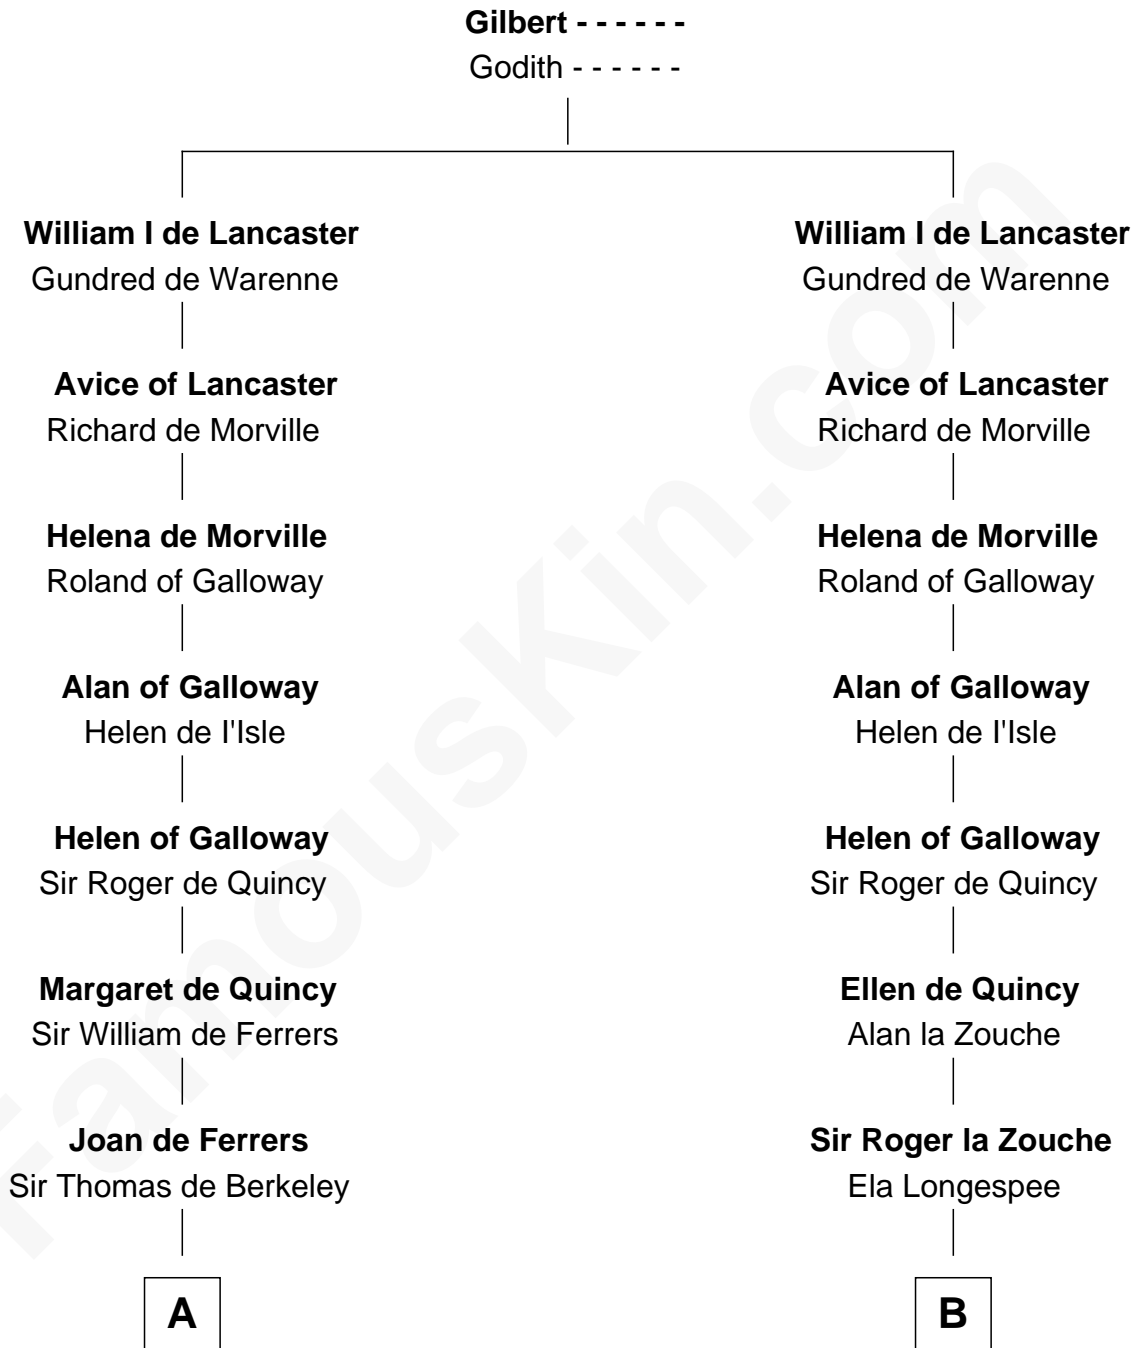

**FamousKin.com**  
**Relationship Chart of**  
**George Washington**  
*1st U.S. President*

19th cousin 1 time removed of

**Rev. John Whittingham**  
*(c1616 - 1639) Great Migration Immigrant 1637*

**C**

**John Washington**

Anne Pope

**Lawrence Washington**

Mildred Warner

**Augustine Washington**

Mary Ball

**George Washington**

*1st U.S. President*

**D**

**Rev. Edward Bulkeley**

Olive Irby

**Elizabeth Bulkeley**

Richard Whittingham

**Rev. John Whittingham**

*Great Migration Immigrant 1637*

FamousKin.com