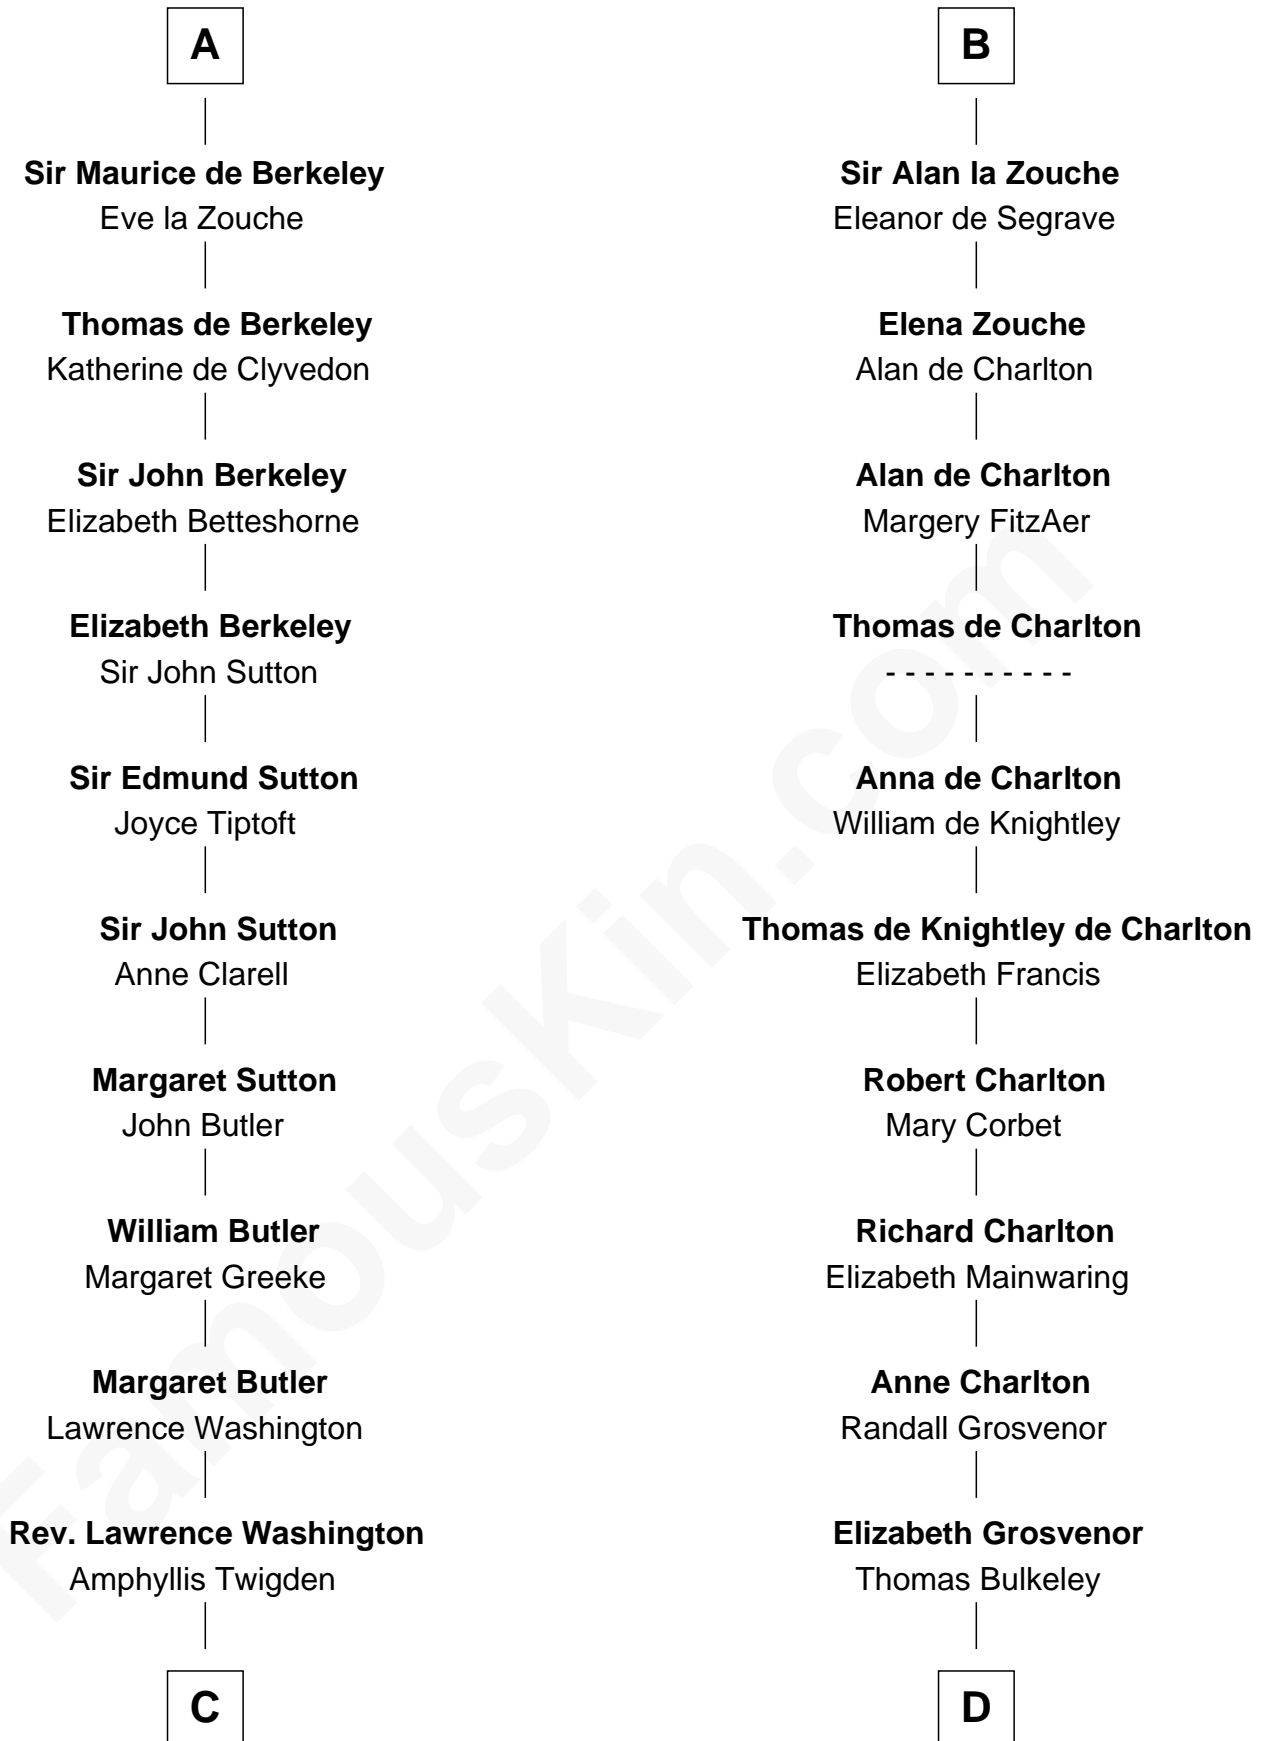

**FamousKin.com**  
**Relationship Chart of**  
**George Washington**  
*1st U.S. President*

19th cousin 1 time removed of

**Rev. John Whittingham**  
*(c1616 - 1639) Great Migration Immigrant 1637*

**C**

**John Washington**

Anne Pope

**Lawrence Washington**

Mildred Warner

**Augustine Washington**

Mary Ball

**George Washington**

*1st U.S. President*