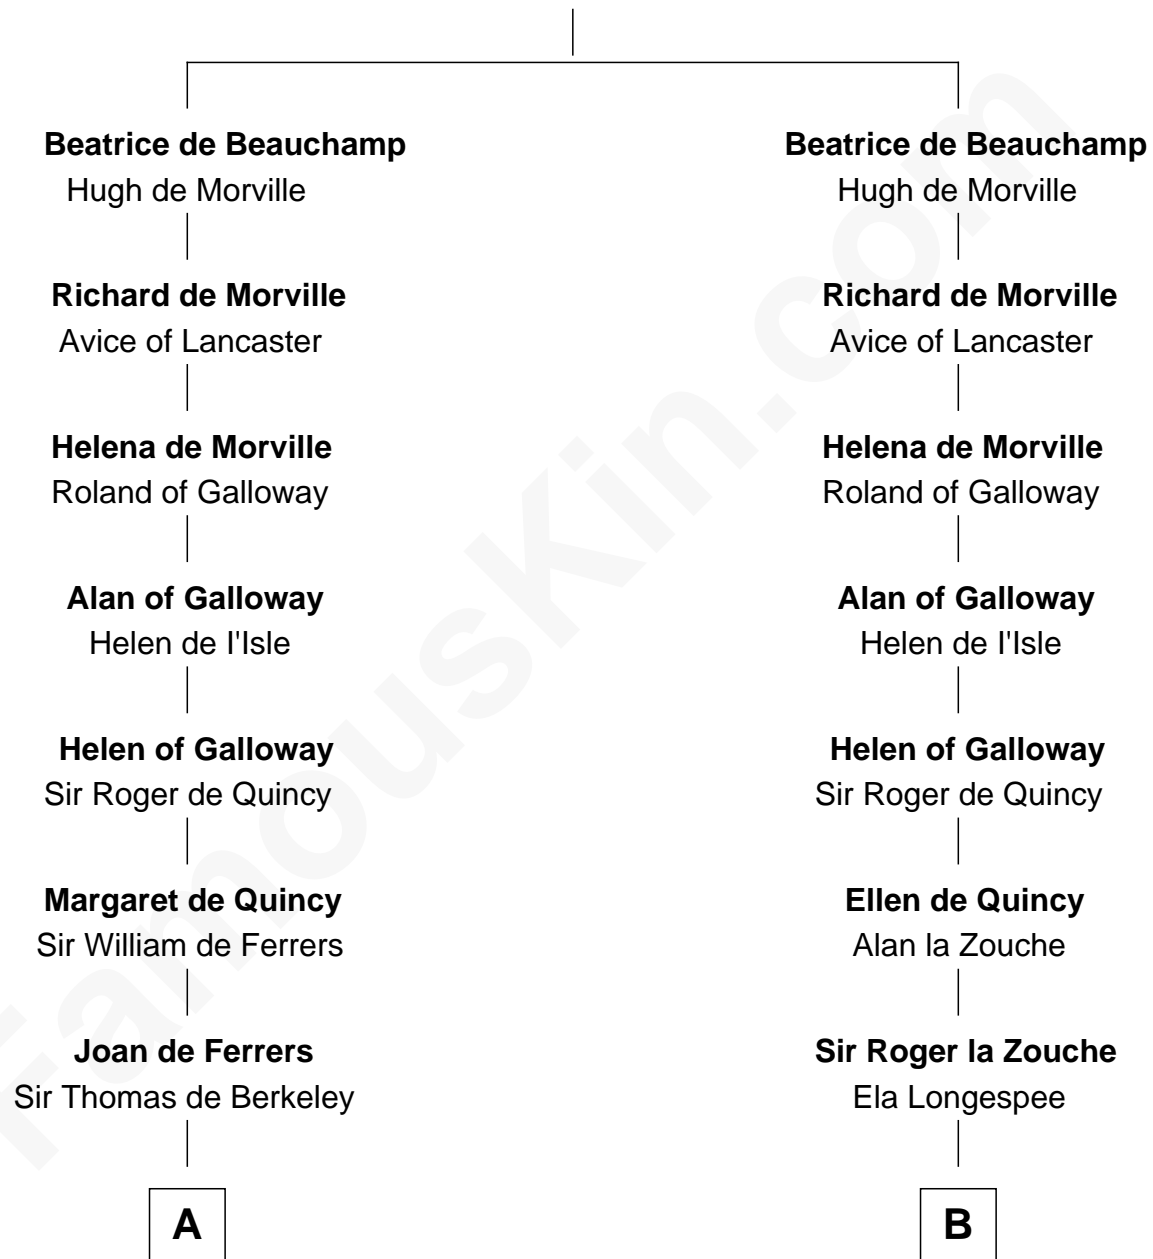

FamousKin.com
Relationship Chart of
George Washington
1st U.S. President

19th cousin 1 time removed of

Rev. John Whittingham
(c1616 - 1639) Great Migration Immigrant 1637

Robert de Beauchamp

C

John Washington

Anne Pope

Lawrence Washington

Mildred Warner

Augustine Washington

Mary Ball

George Washington

1st U.S. President

D

Rev. Edward Bulkeley

Olive Irby

Elizabeth Bulkeley

Richard Whittingham

Rev. John Whittingham

Great Migration Immigrant 1637

FamousKin.com