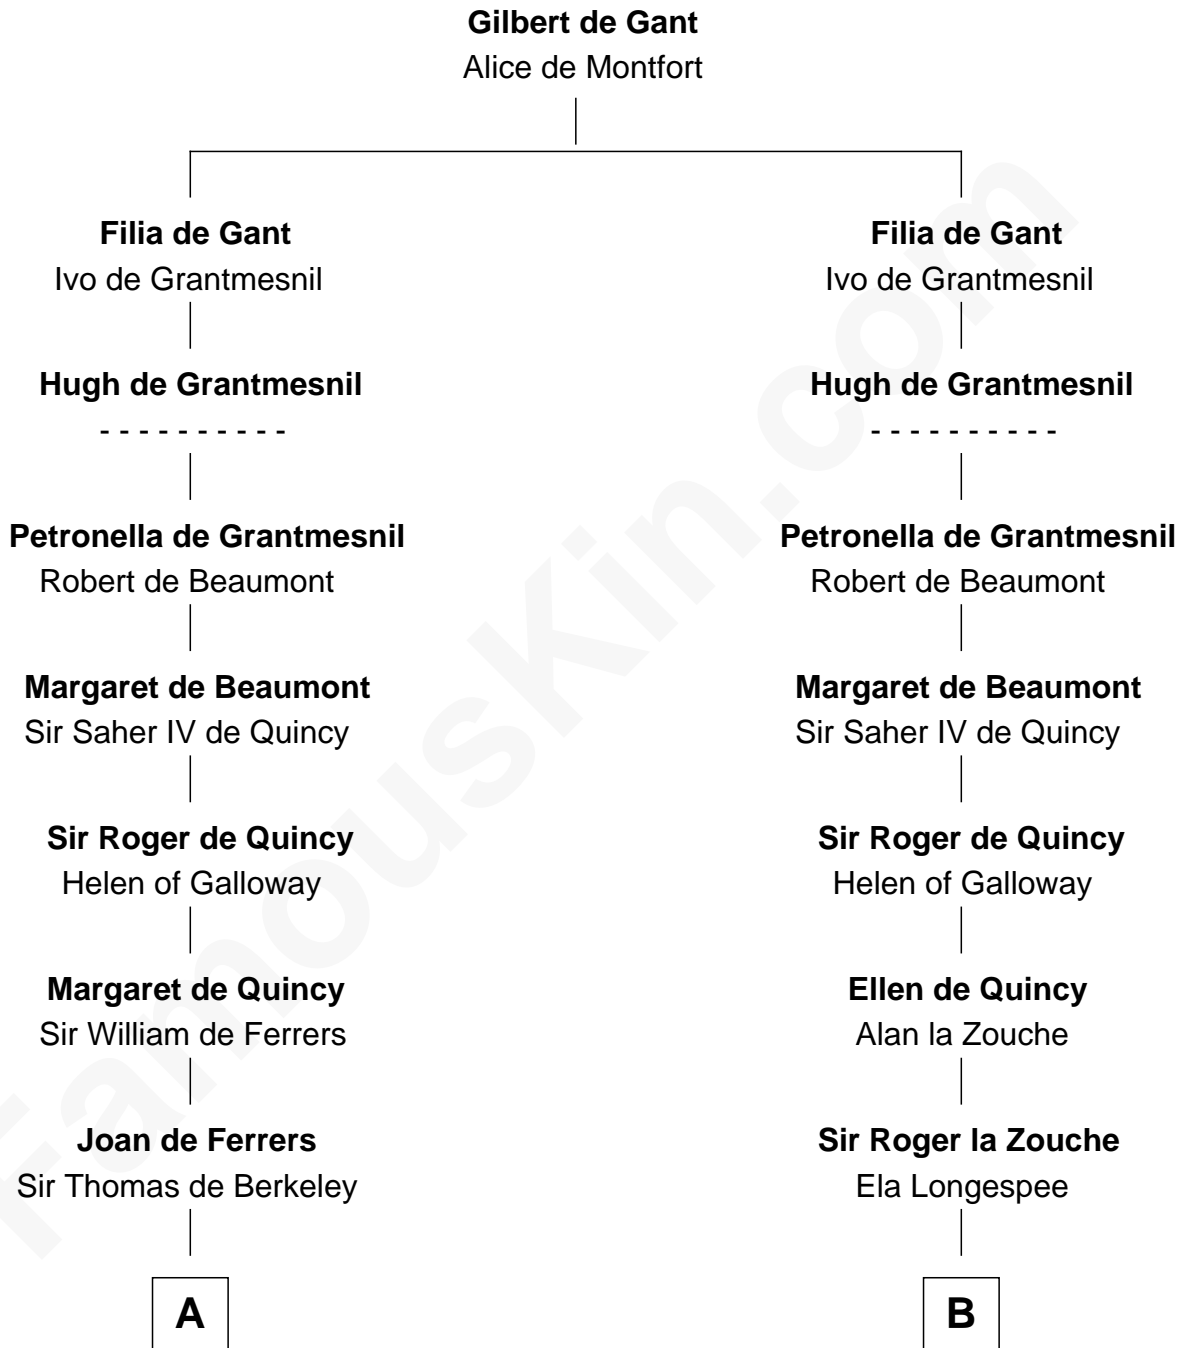

FamousKin.com
Relationship Chart of
George Washington
1st U.S. President

19th cousin 1 time removed of

Rev. John Whittingham
(c1616 - 1639) Great Migration Immigrant 1637

C

John Washington

Anne Pope

Lawrence Washington

Mildred Warner

Augustine Washington

Mary Ball

George Washington

1st U.S. President

D

Rev. Edward Bulkeley

Olive Irby