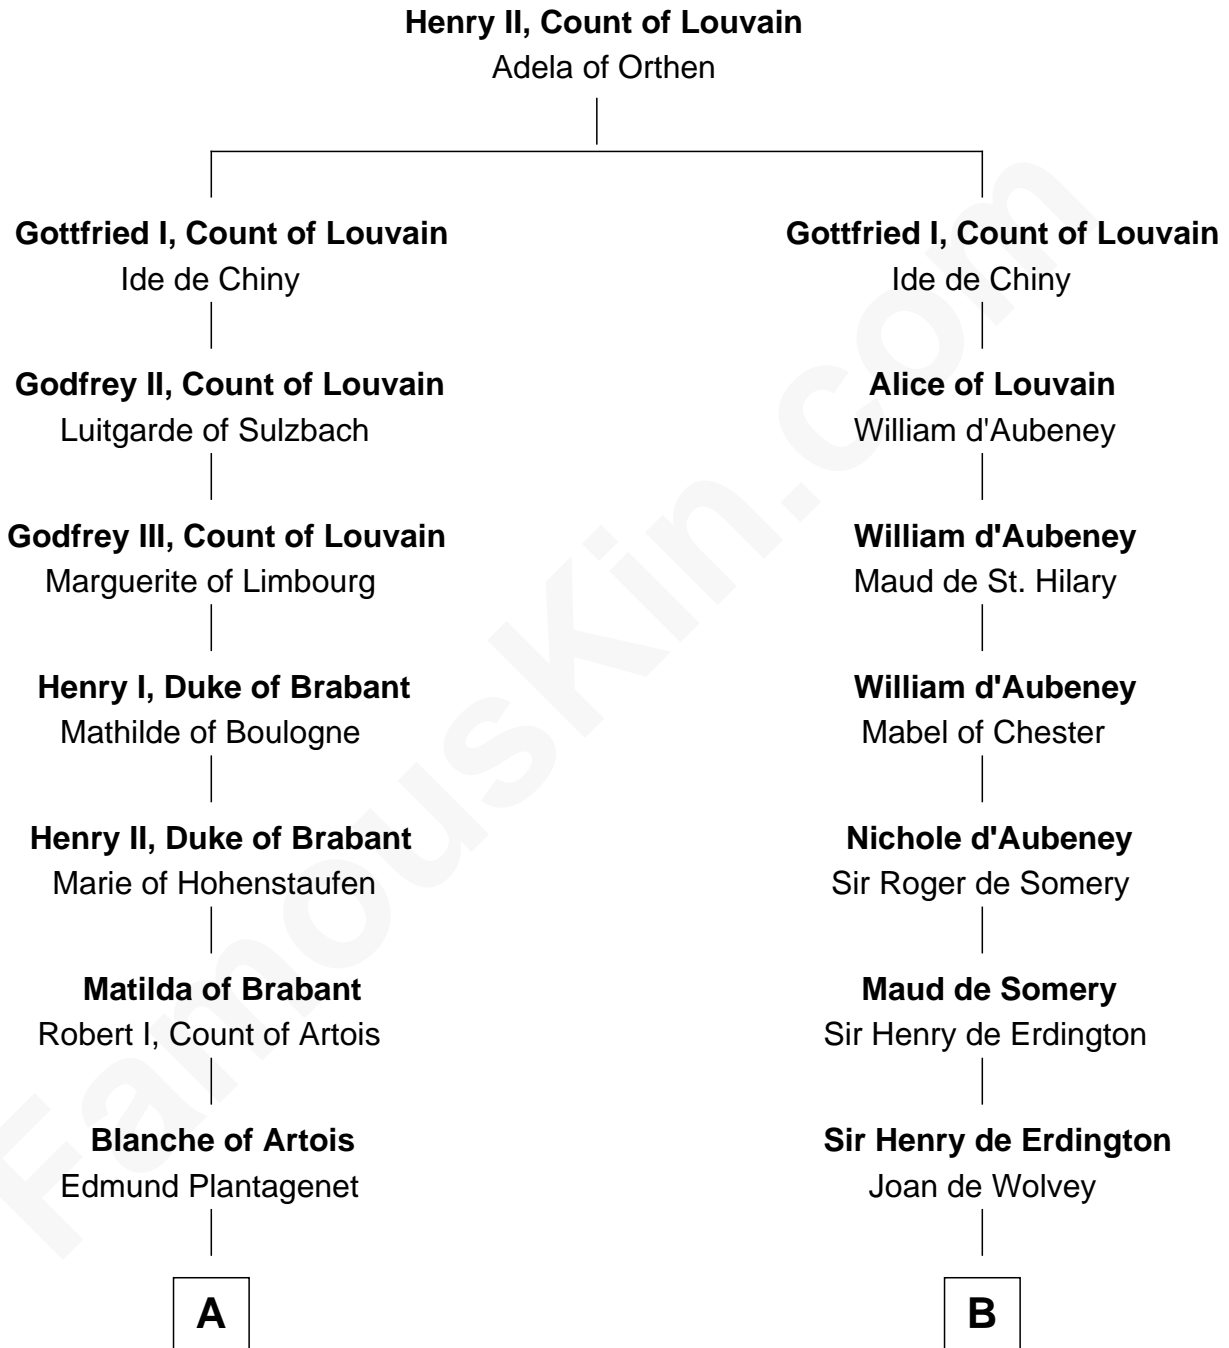

FamousKin.com
Relationship Chart of
George Washington
1st U.S. President

16th cousin 5 times removed of

Rev. John Whittingham
(c1616 - 1639) Great Migration Immigrant 1637

FamousKin.com