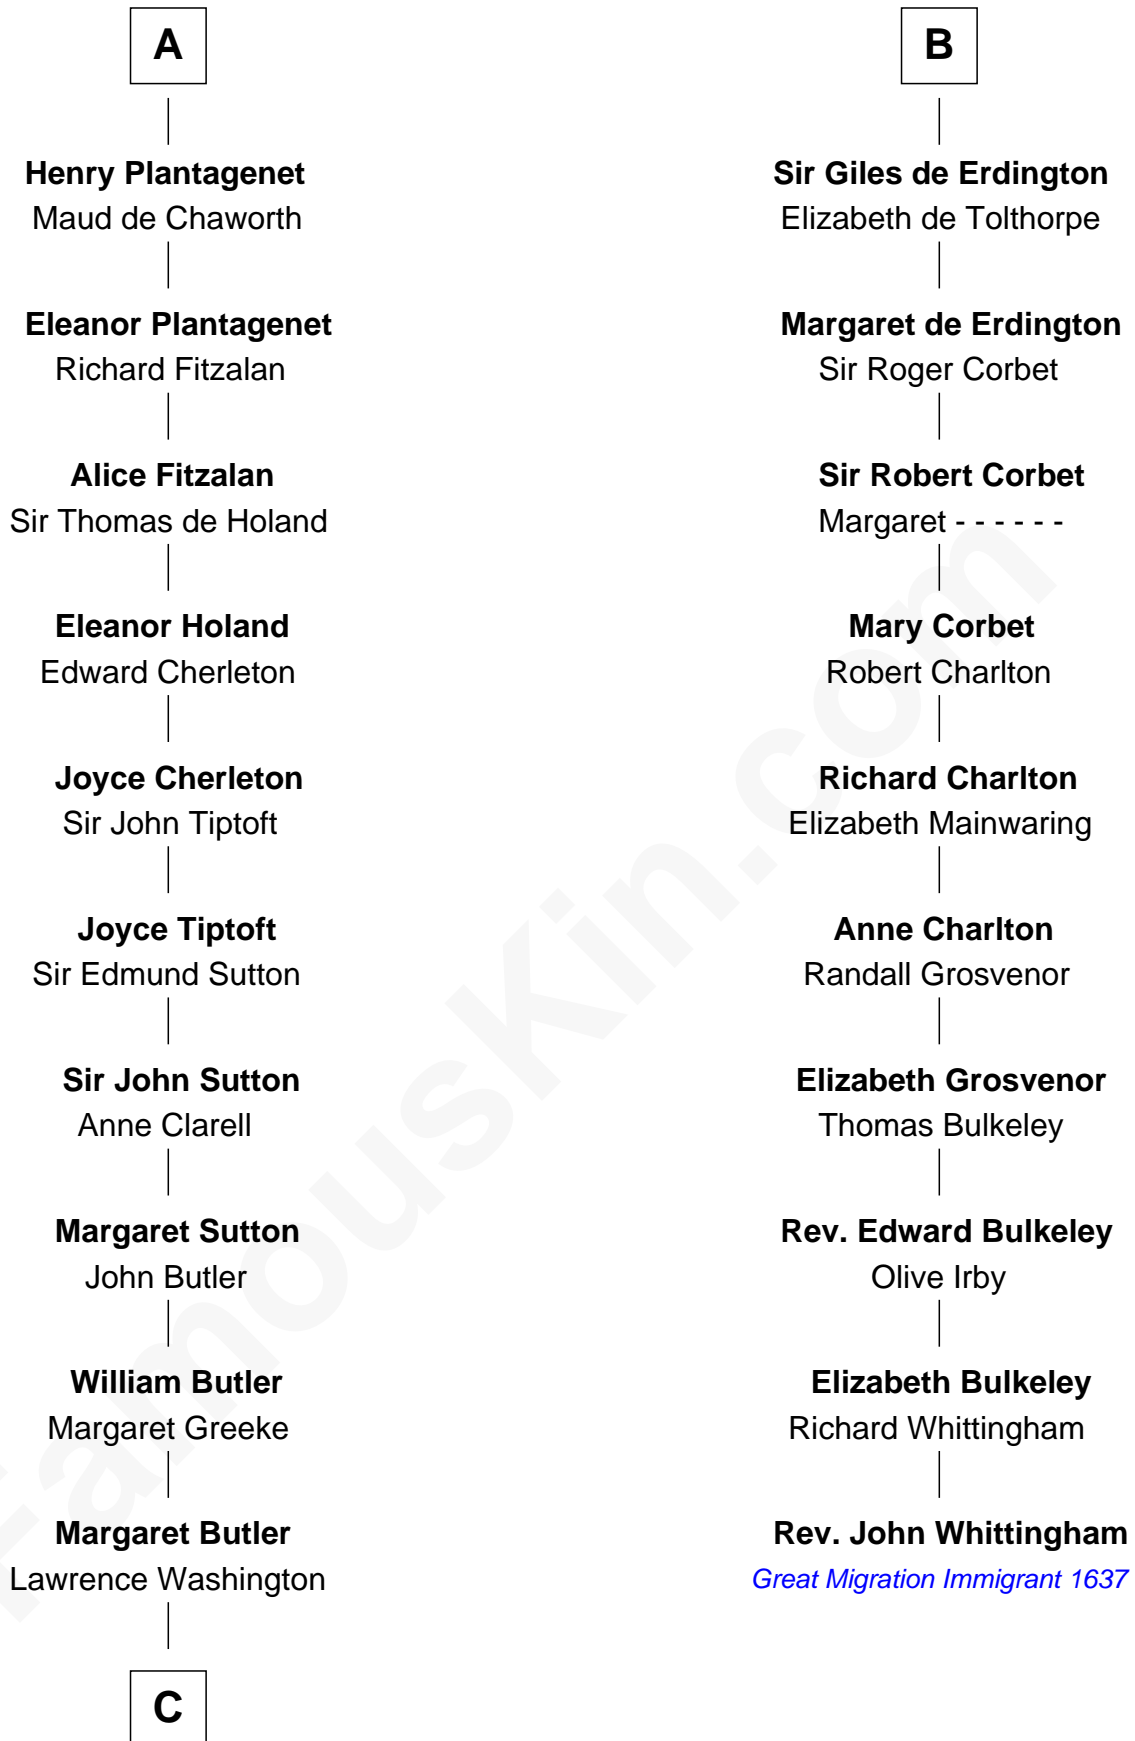

FamousKin.com

Relationship Chart of

George Washington

1st U.S. President

16th cousin 5 times removed of

Rev. John Whittingham

(c1616 - 1639) Great Migration Immigrant 1637

C