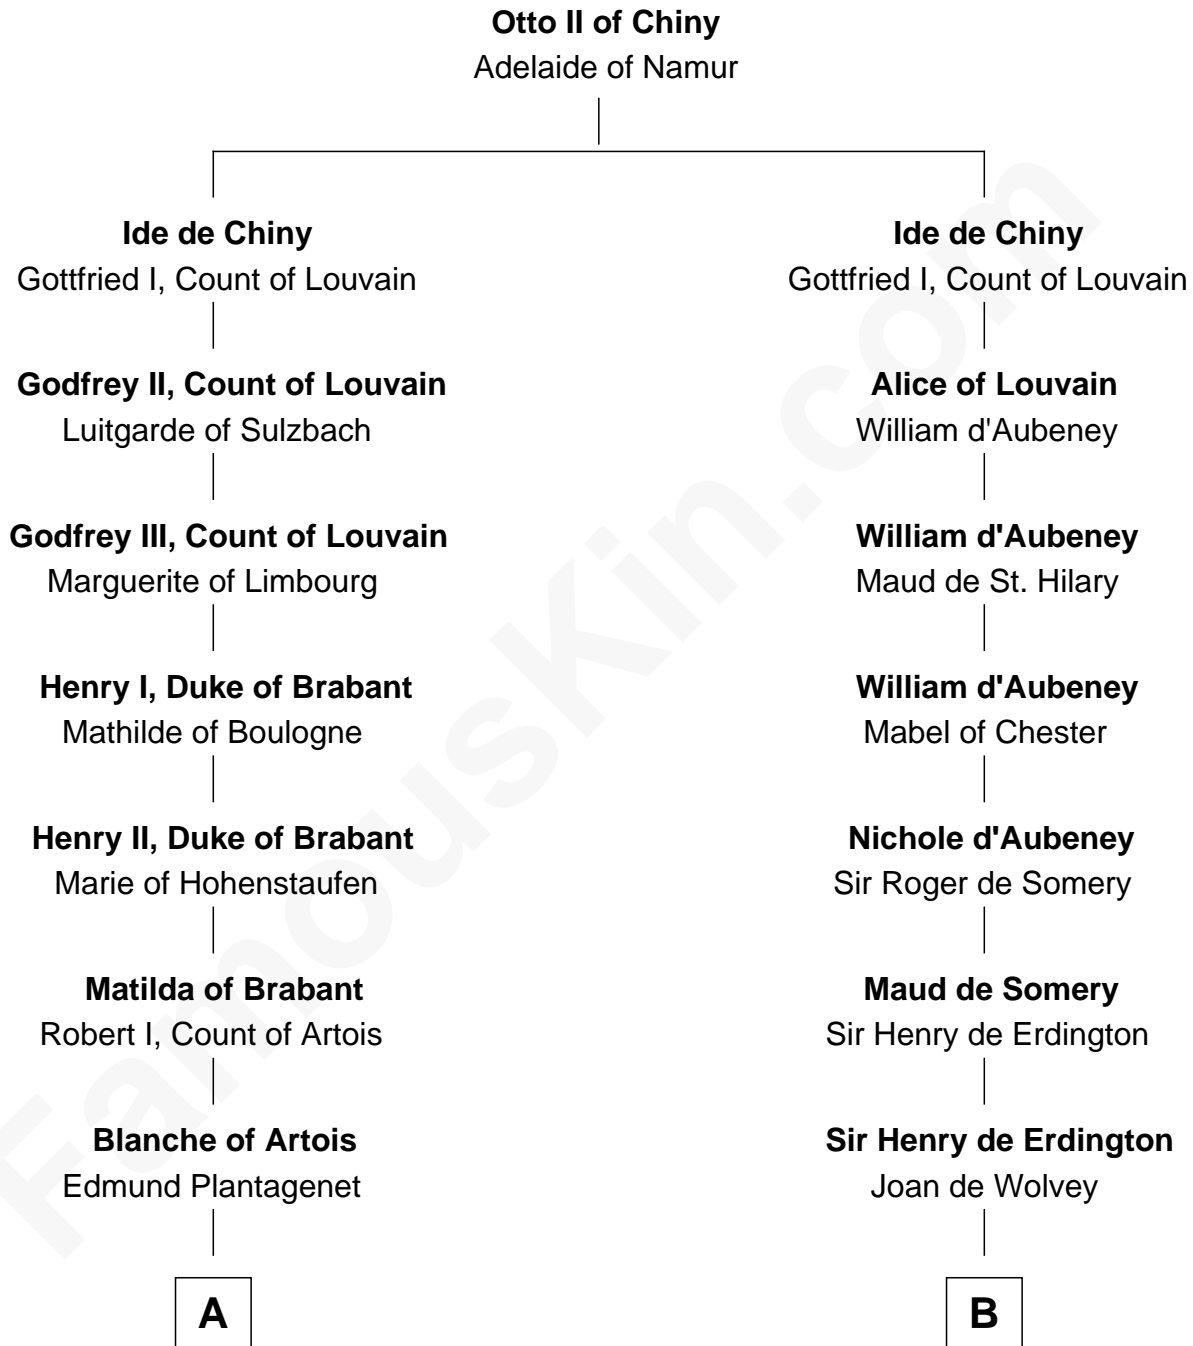

FamousKin.com

Relationship Chart of

George Washington

1st U.S. President

16th cousin 5 times removed of

Rev. John Whittingham

(c1616 - 1639) Great Migration Immigrant 1637

C