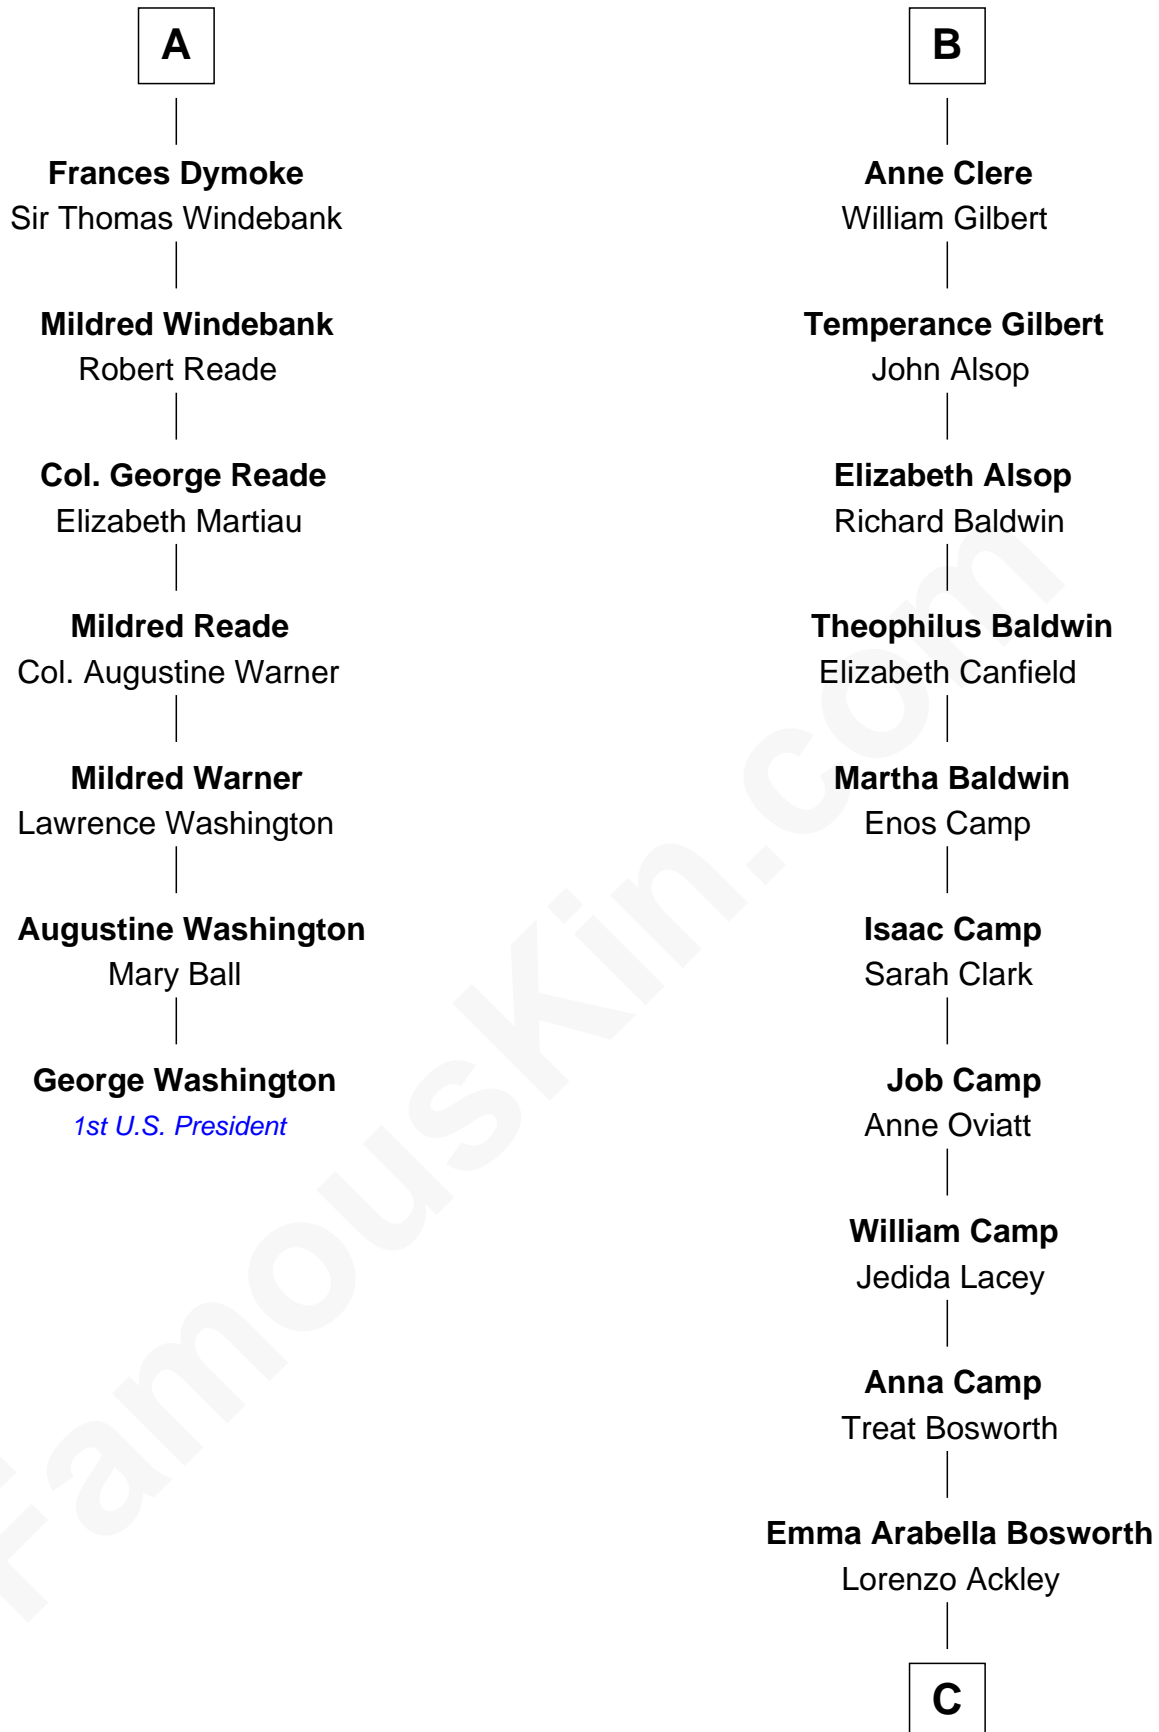

FamousKin.com
Relationship Chart of
George Washington
1st U.S. President

13th cousin 8 times removed of
Sydney Biddle Barrows
Mayflower Madam

Sir Thomas de Beauchamp
 Katherine de Mortimer

C

Helen Eva Ackley
William Gildersleeve Parke

Elizabeth Parke
Percy Ballantine

John Boyd Ballantine
Anne L. Crawford

Jeannette Ballantine
Donald Byers Barrows

Sydney Biddle Barrows
Mayflower Madam