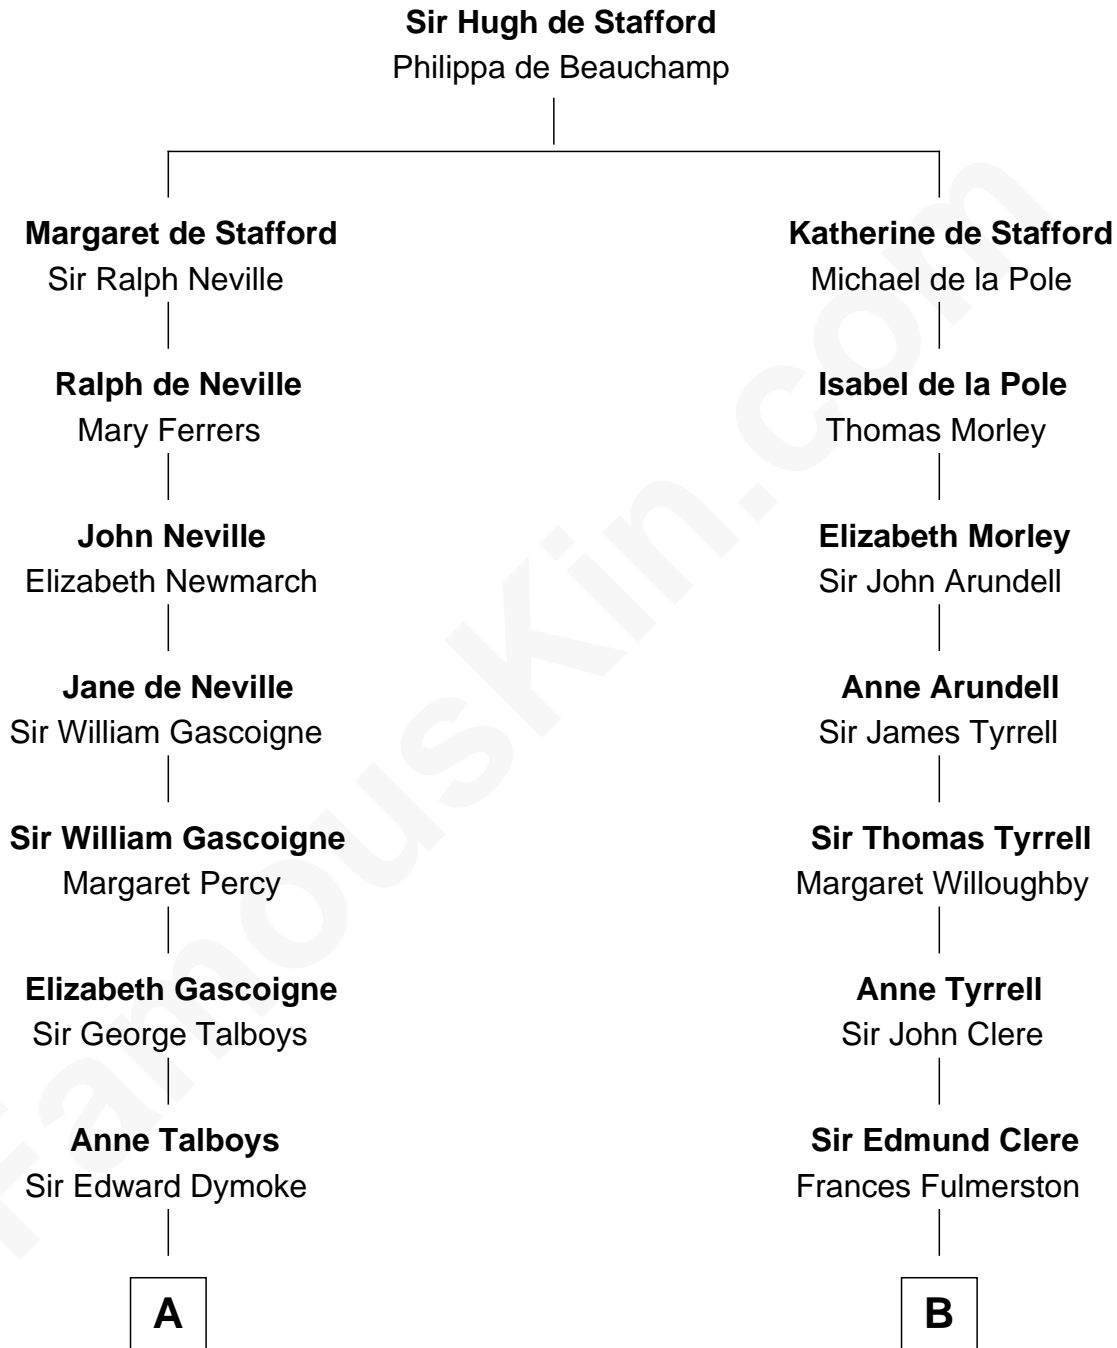

FamousKin.com
Relationship Chart of
George Washington
1st U.S. President

13th cousin 8 times removed of
Sydney Biddle Barrows
Mayflower Madam

C

Helen Eva Ackley
William Gildersleeve Parke

Elizabeth Parke
Percy Ballantine

John Boyd Ballantine
Anne L. Crawford

Jeannette Ballantine
Donald Byers Barrows

Sydney Biddle Barrows
Mayflower Madam

FamousKin.com