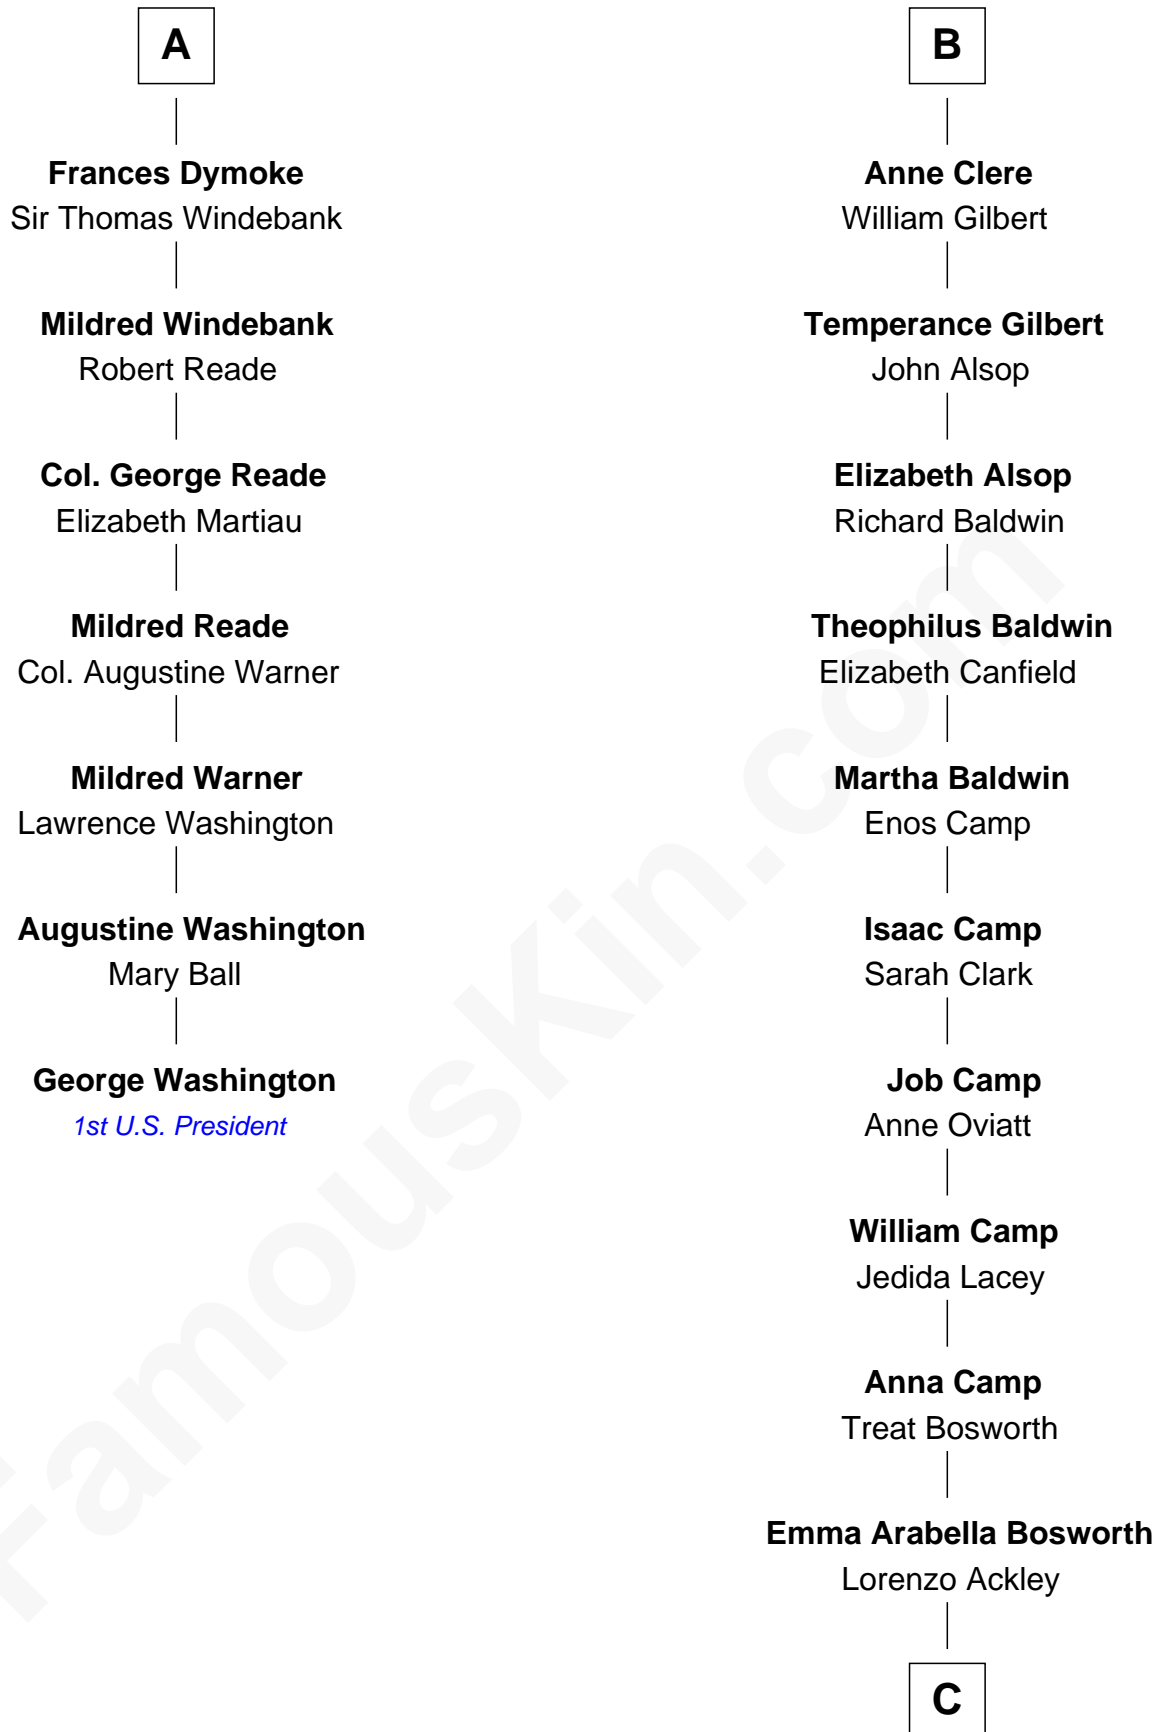

FamousKin.com
Relationship Chart of
George Washington
1st U.S. President

13th cousin 8 times removed of
Sydney Biddle Barrows
Mayflower Madam

C

Helen Eva Ackley
William Gildersleeve Parke

Elizabeth Parke
Percy Ballantine

John Boyd Ballantine
Anne L. Crawford

Jeannette Ballantine
Donald Byers Barrows

Sydney Biddle Barrows
Mayflower Madam

FamousKin.com