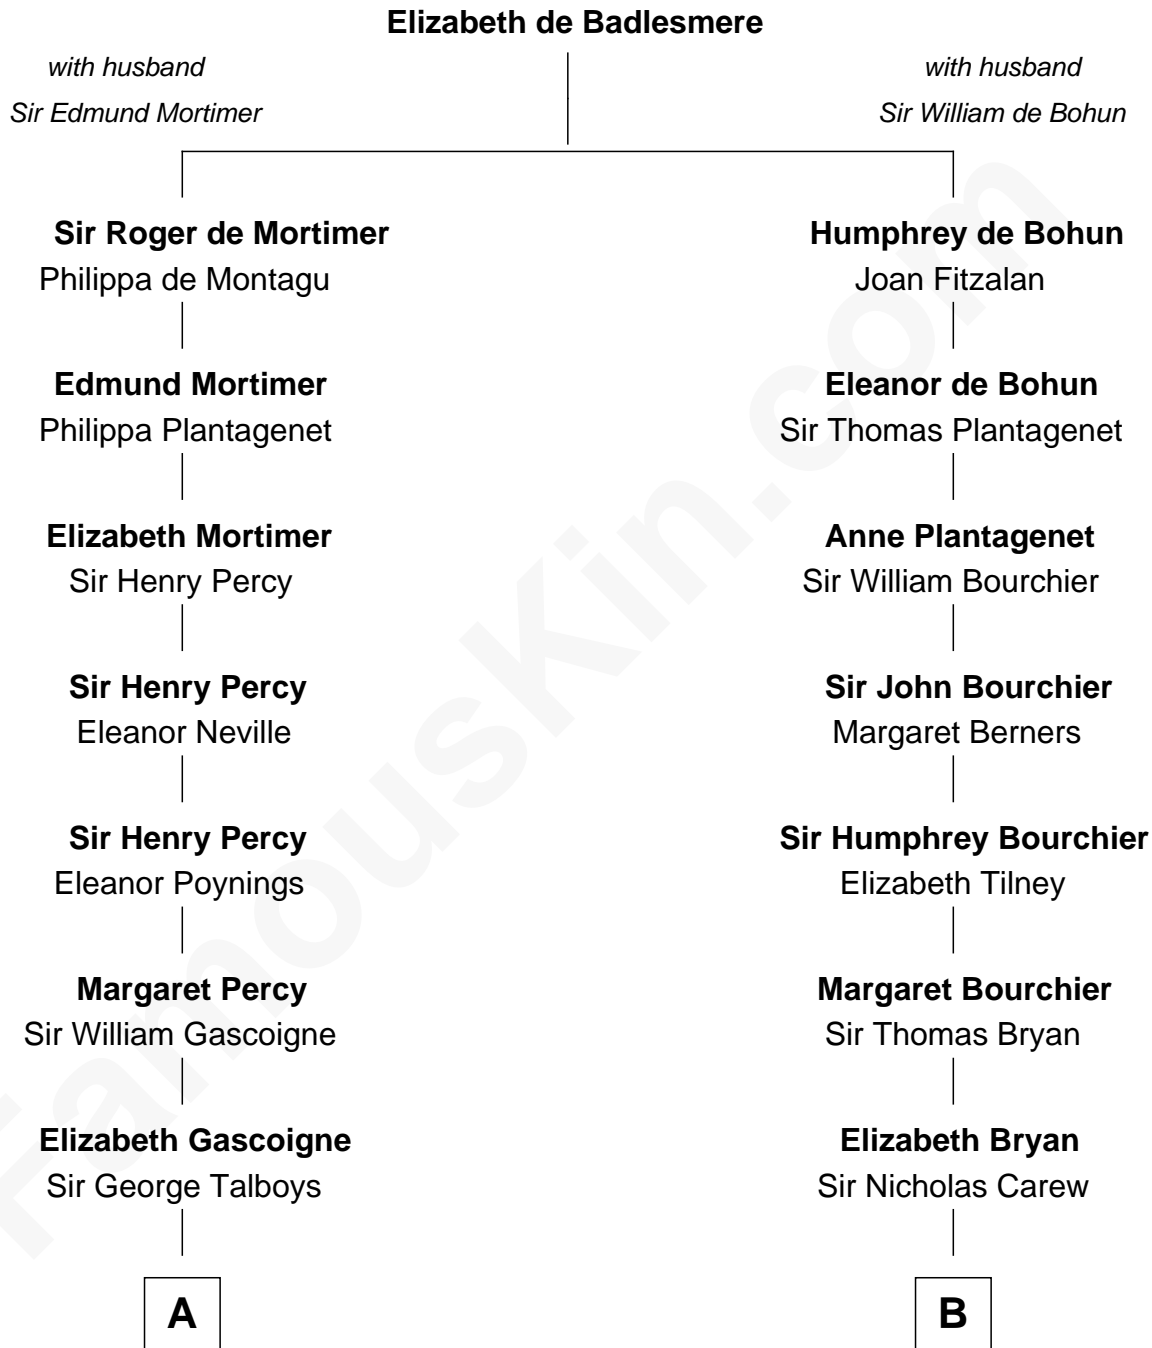

FamousKin.com
Relationship Chart of
George Washington
1st U.S. President

14th cousin of
Robert Treat Paine
Signer of the Declaration of Independence

A

Anne Talboys
Sir Edward Dymoke

Frances Dymoke
Sir Thomas Windebank

Mildred Windebank
Robert Reade

Col. George Reade
Elizabeth Martiau

Mildred Reade
Col. Augustine Warner

Mildred Warner
Lawrence Washington

Augustine Washington
Mary Ball

George Washington
1st U.S. President