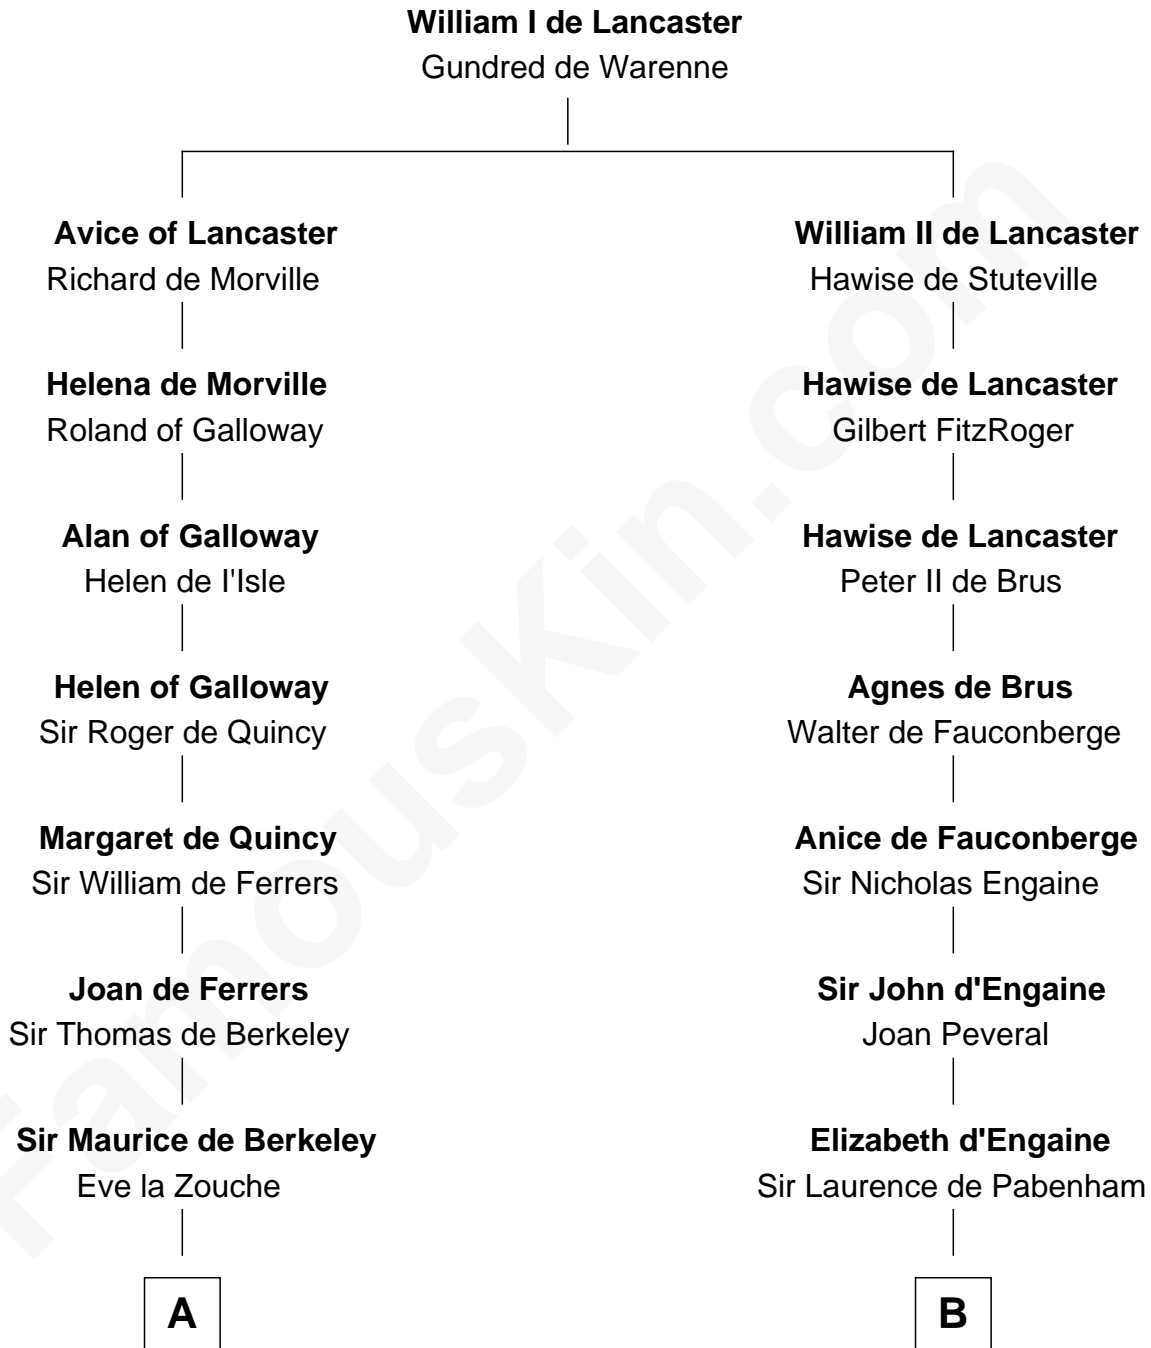

**FamousKin.com**  
**Relationship Chart of**  
**George Washington**  
*1st U.S. President*

19th cousin 1 time removed of

**Robert Treat Paine**  
*Signer of the Declaration of Independence*

**C**

**Lawrence Washington**

Mildred Warner

**Augustine Washington**

Mary Ball

**George Washington**

*1st U.S. President*

**D**

**Abigail Sherman**

Rev. Samuel Willard

**Abigail Willard**

Rev. Samuel Treat

**Eunice Treat**

Thomas Paine

**Robert Treat Paine**

*Signer of Declaration of Independence*

FamousKin.com