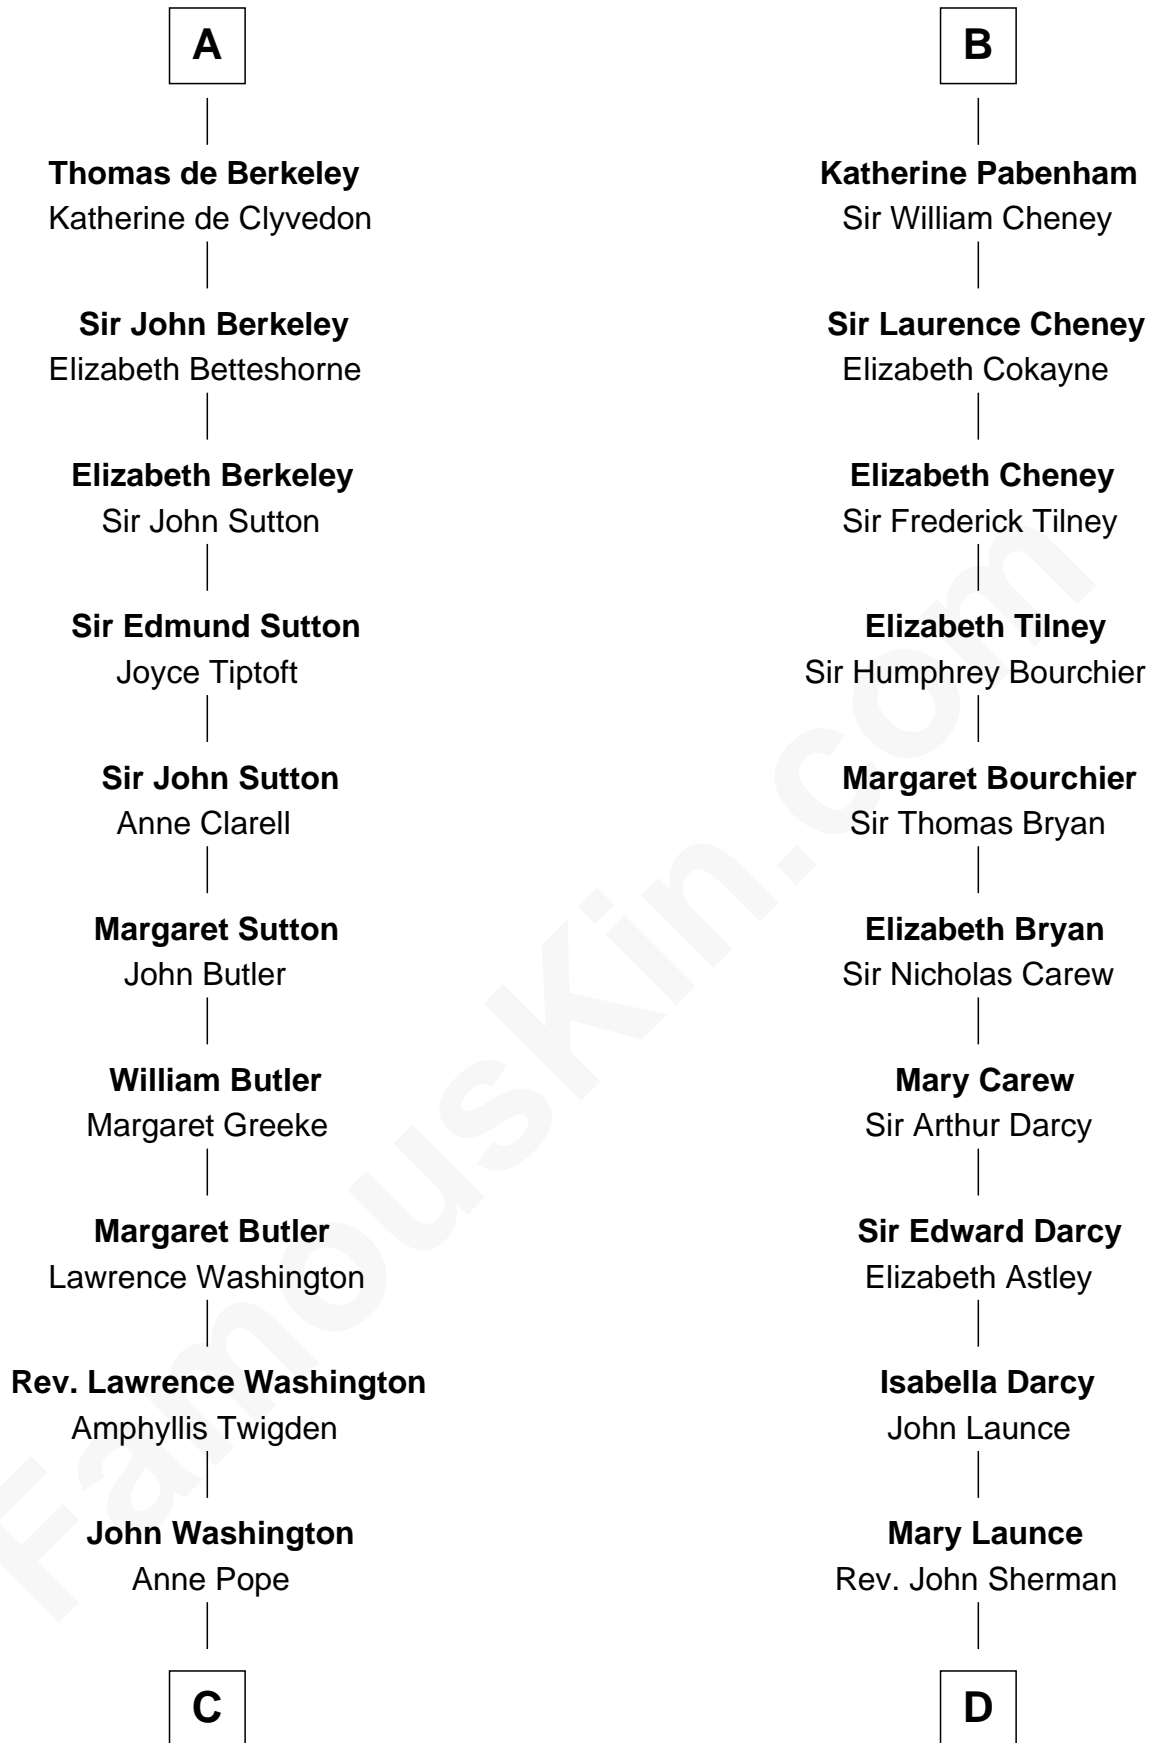

**FamousKin.com**  
**Relationship Chart of**  
**George Washington**  
*1st U.S. President*

19th cousin 1 time removed of

**Robert Treat Paine**  
*Signer of the Declaration of Independence*

**C**

**Lawrence Washington**

Mildred Warner

**Augustine Washington**

Mary Ball

**George Washington**

*1st U.S. President*

**D**

**Abigail Sherman**

Rev. Samuel Willard