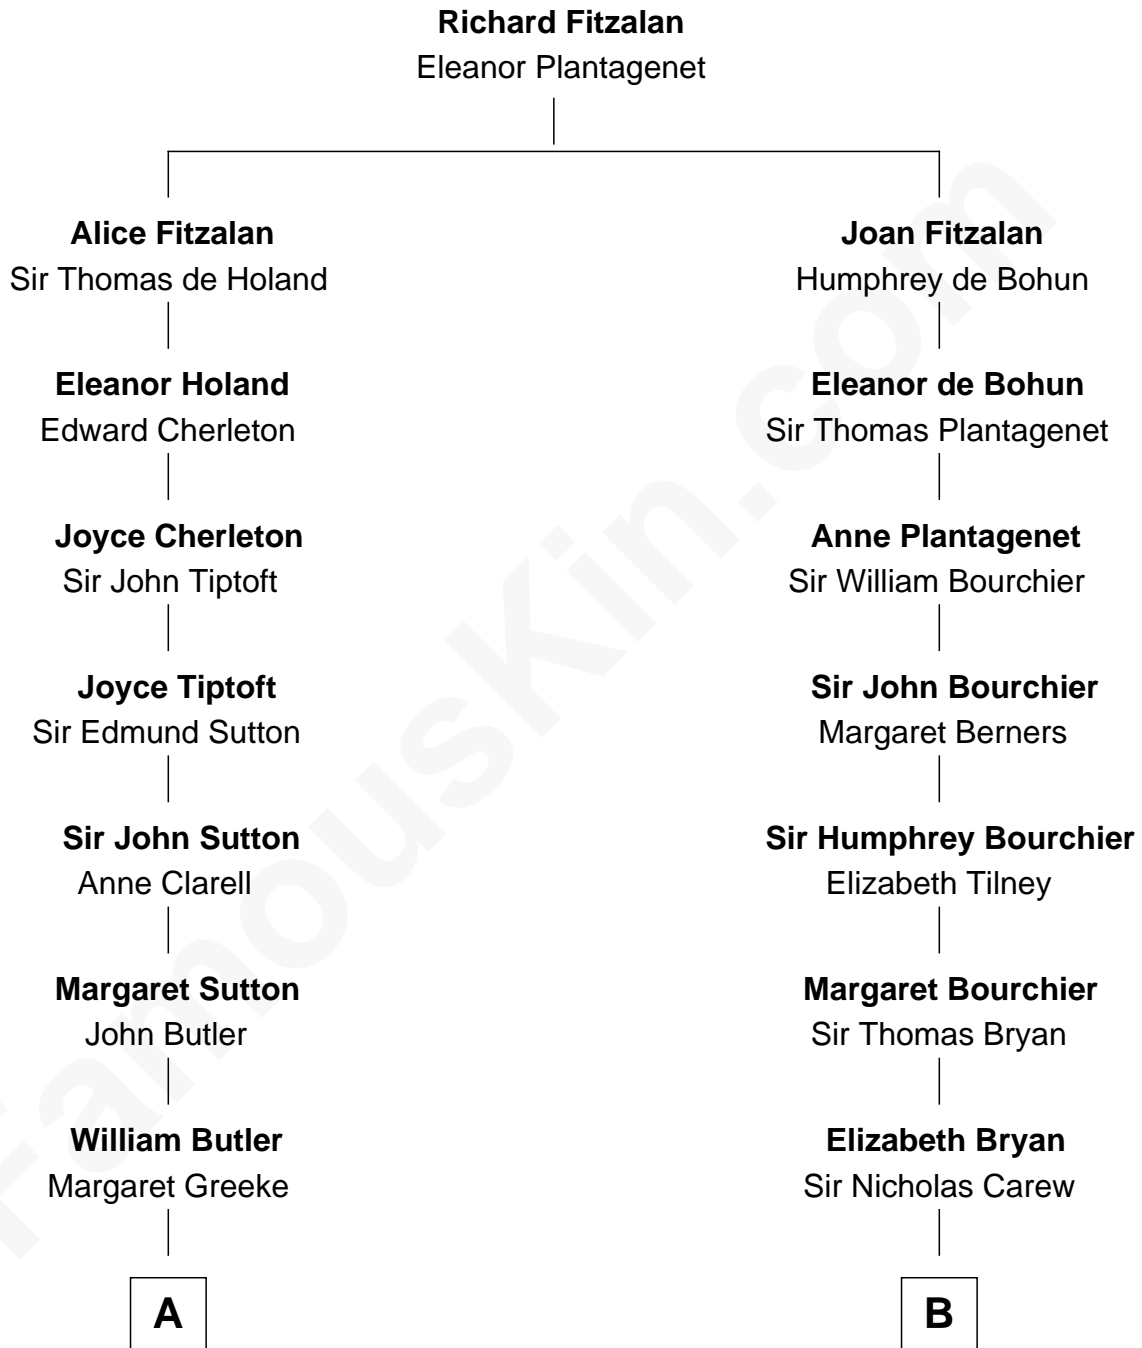

FamousKin.com
Relationship Chart of
George Washington
1st U.S. President

12th cousin 2 times removed of

Robert Treat Paine
Signer of the Declaration of Independence

A

Margaret Butler
Lawrence Washington

Rev. Lawrence Washington
Amphyllis Twigden

John Washington
Anne Pope

Lawrence Washington
Mildred Warner

Augustine Washington
Mary Ball

George Washington
1st U.S. President

B

Mary Carew
Sir Arthur Darcy

Sir Edward Darcy
Elizabeth Astley

Isabella Darcy
John Launce