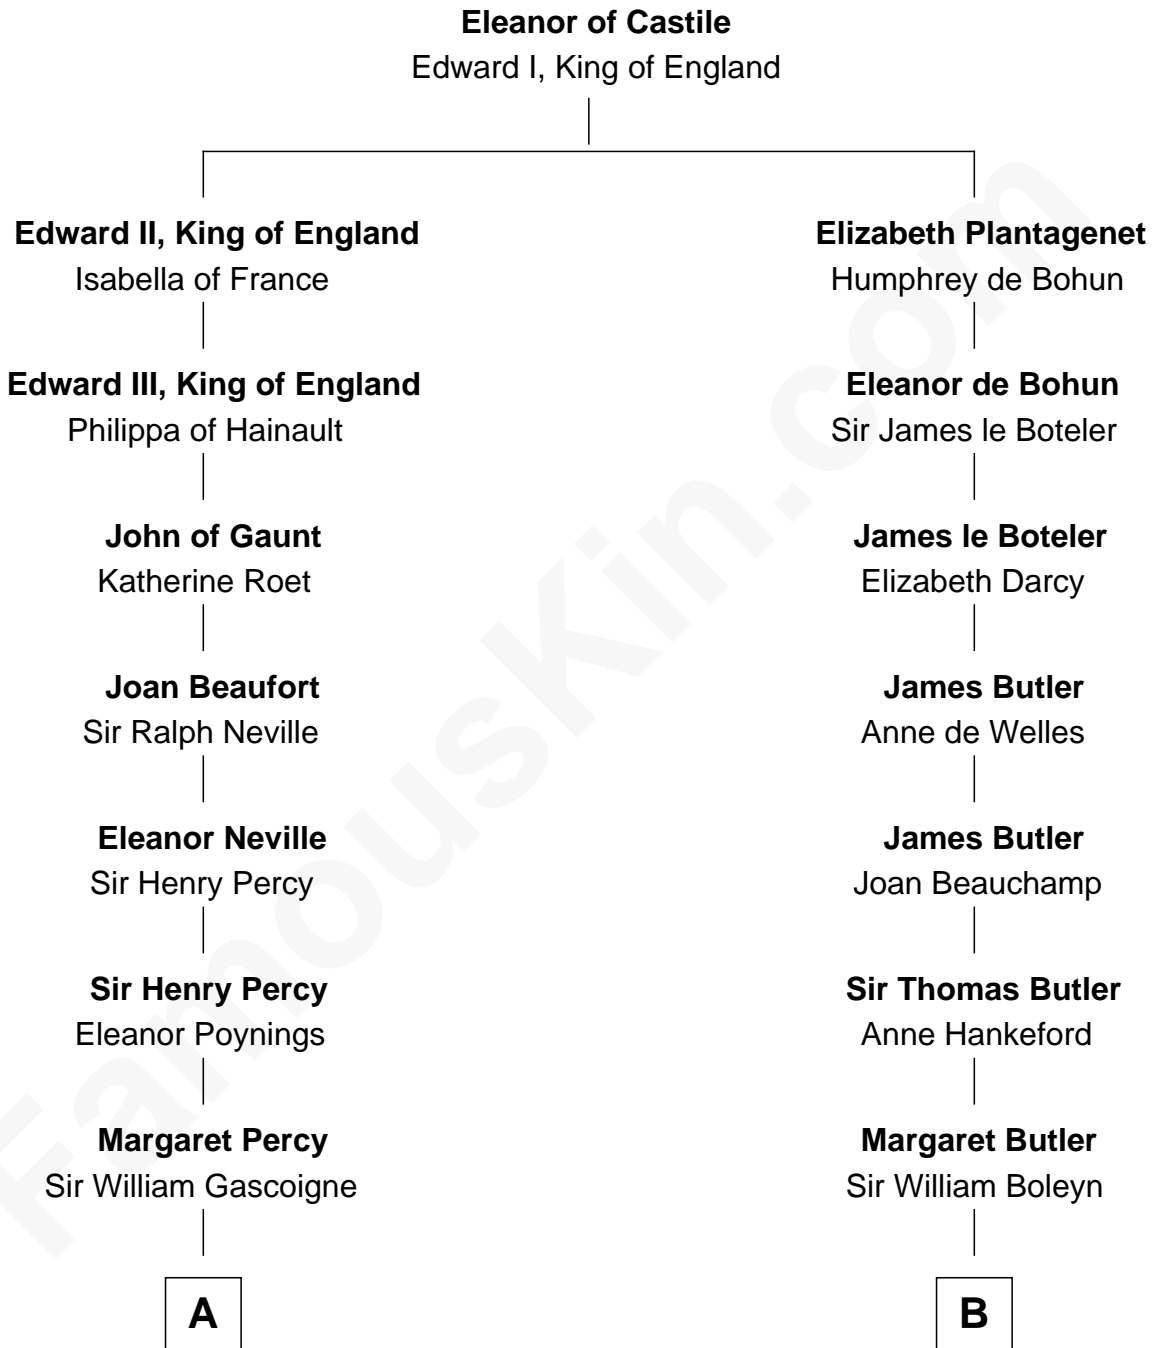

FamousKin.com
Relationship Chart of
George Washington
1st U.S. President

15th cousin 1 time removed of

William Floyd
Signer of the Declaration of Independence

A

Elizabeth Gascoigne

Sir George Talboys

Anne Talboys

Sir Edward Dymoke

Frances Dymoke

Sir Thomas Windebank

Mildred Windebank

Robert Reade

Col. George Reade

Elizabeth Martiau

Mildred Reade

Col. Augustine Warner

Mildred Warner

Lawrence Washington

Augustine Washington

Mary Ball

George Washington

1st U.S. President

B