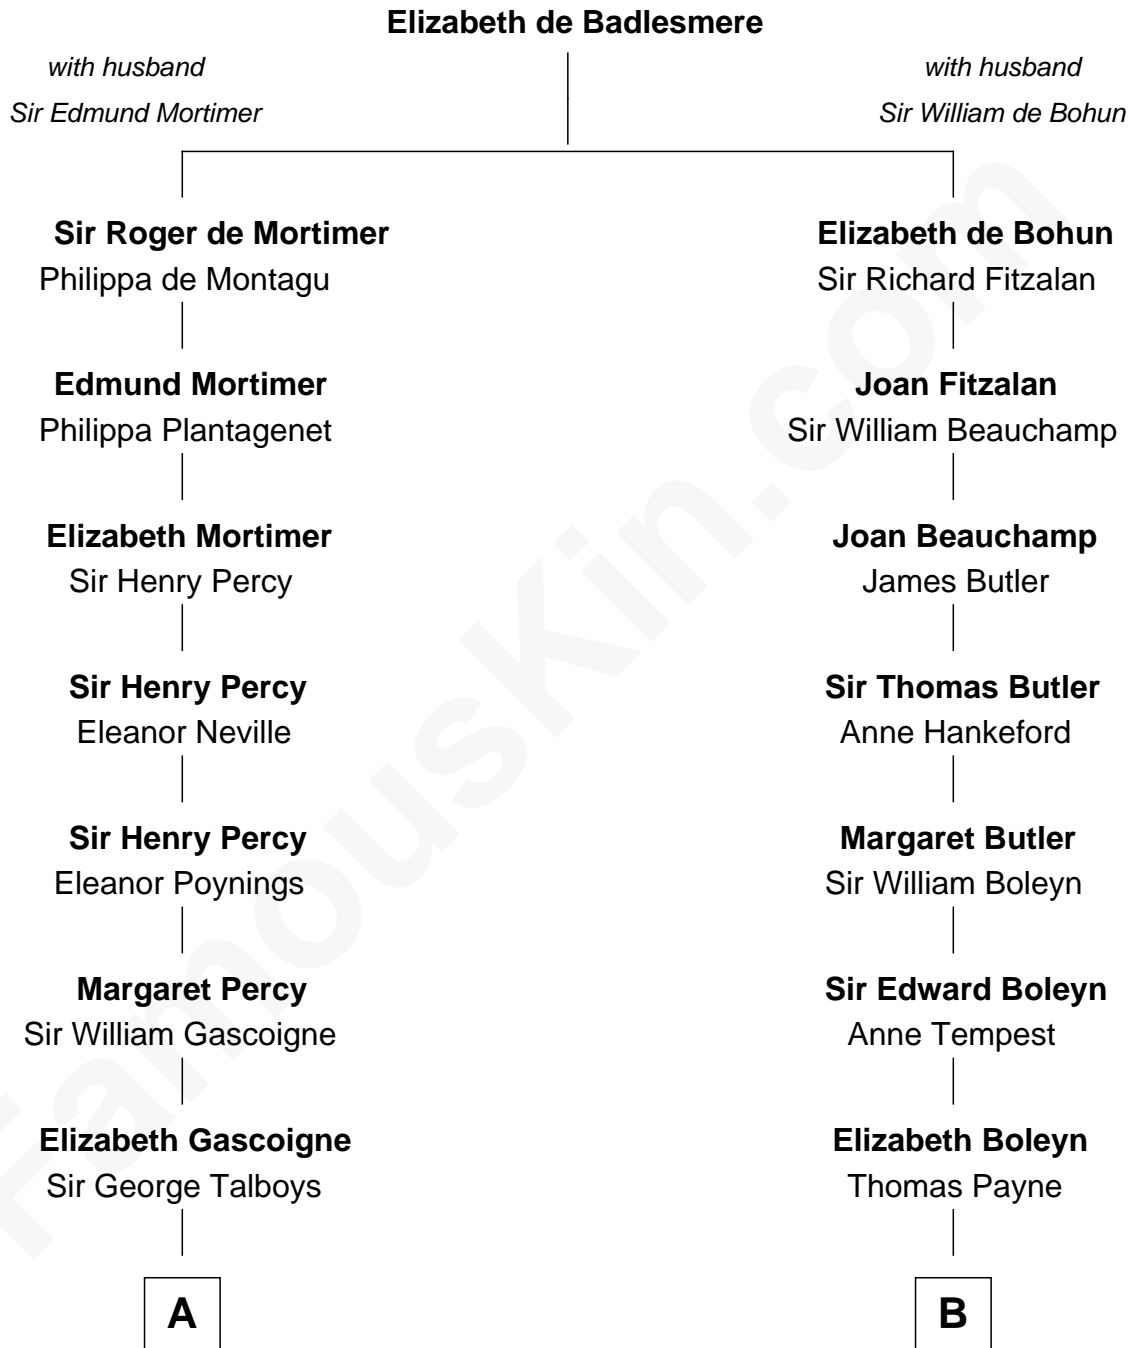

# FamousKin.com Relationship Chart of

**George Washington**

*1st U.S. President*

14th cousin of

**William Floyd**

*Signer of the Declaration of Independence*

**A**

**Anne Talboys**  
Sir Edward Dymoke

**Frances Dymoke**  
Sir Thomas Windebank

**Mildred Windebank**  
Robert Reade

**Col. George Reade**  
Elizabeth Martiau

**Mildred Reade**  
Col. Augustine Warner

**Mildred Warner**  
Lawrence Washington

**Augustine Washington**  
Mary Ball